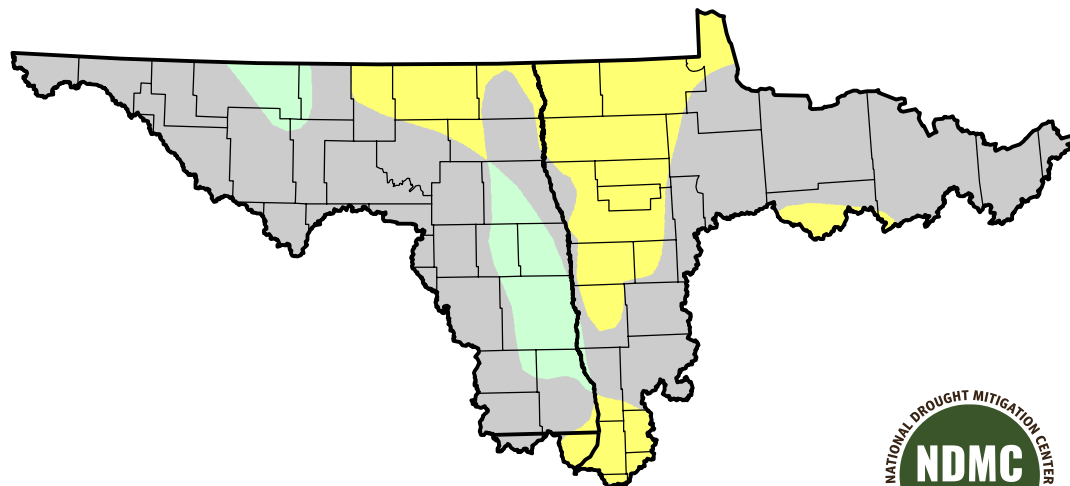

U.S. Drought Monitor Class Change - Souris-Red-Rainy Watershed

Start of Calendar Year

March 20, 2012
compared to
January 5, 2012

droughtmonitor.unl.edu