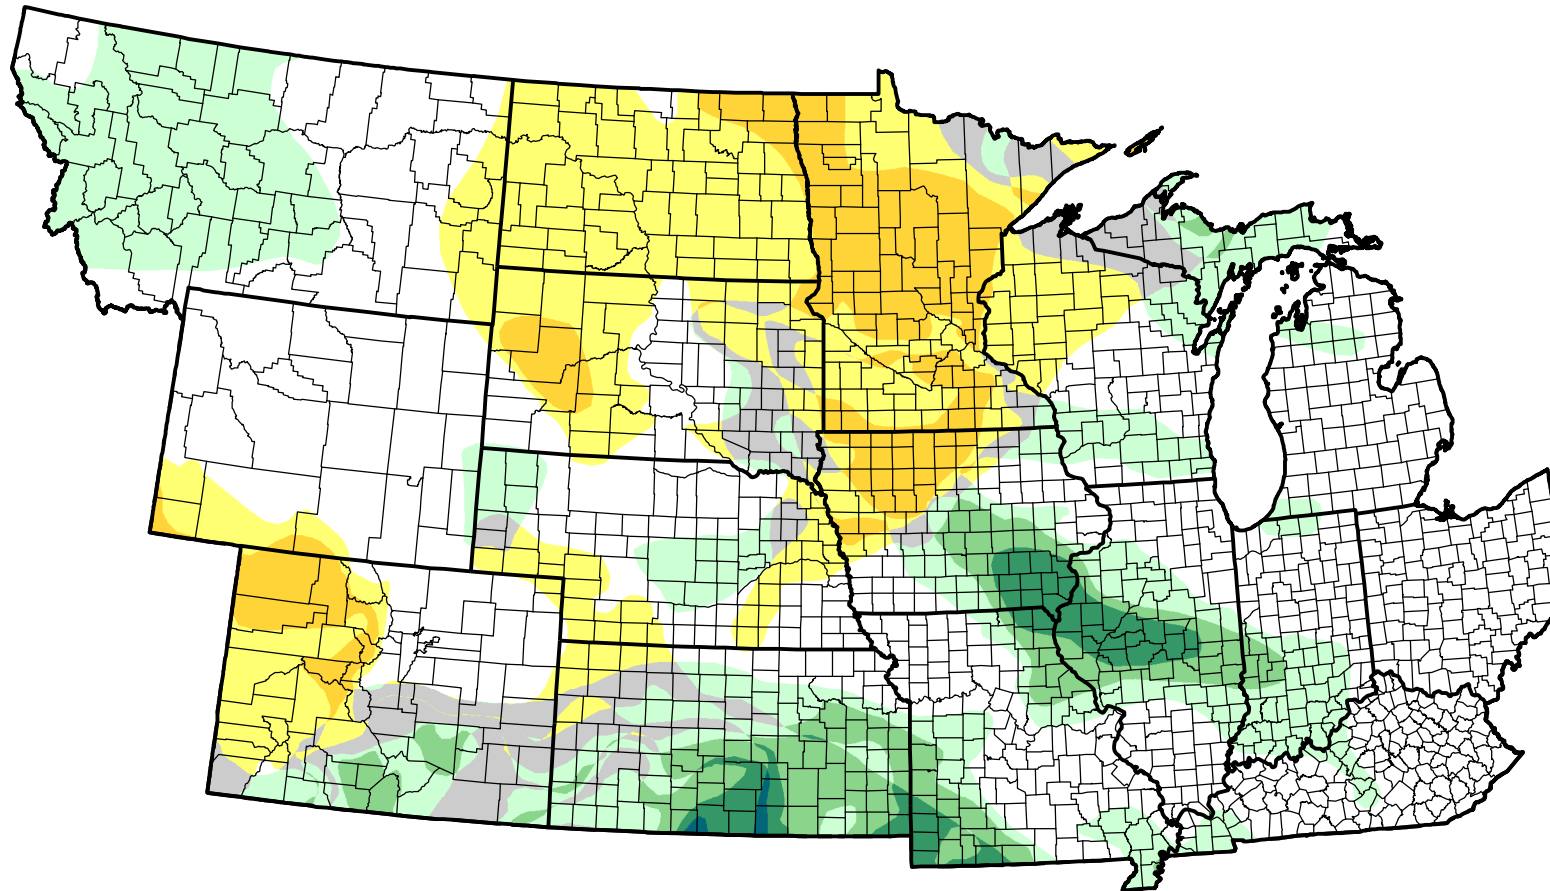

U.S. Drought Monitor Class Change - NWS Central Start of Water Year

March 20, 2012
compared to
September 29, 2011

droughtmonitor.unl.edu

-  5 Class Degradation
-  4 Class Degradation
-  3 Class Degradation
-  2 Class Degradation
-  1 Class Degradation
-  No Change
-  1 Class Improvement
-  2 Class Improvement
-  3 Class Improvement
-  4 Class Improvement
-  5 Class Improvement