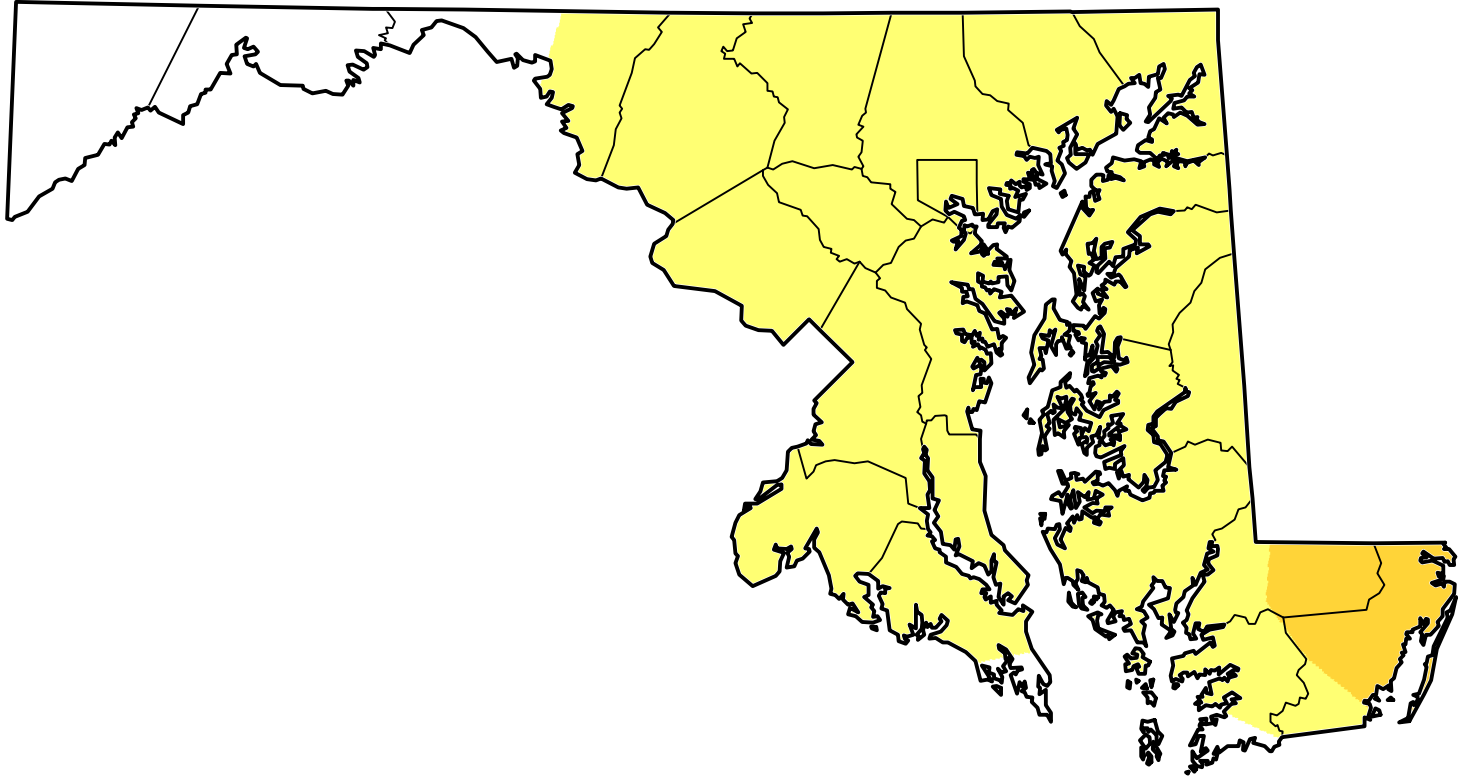

U.S. Drought Monitor Class Change - Maryland

6 Months

- 5 Class Degradation
- 4 Class Degradation
- 3 Class Degradation
- 2 Class Degradation
- 1 Class Degradation
- No Change
- 1 Class Improvement
- 2 Class Improvement
- 3 Class Improvement
- 4 Class Improvement
- 5 Class Improvement