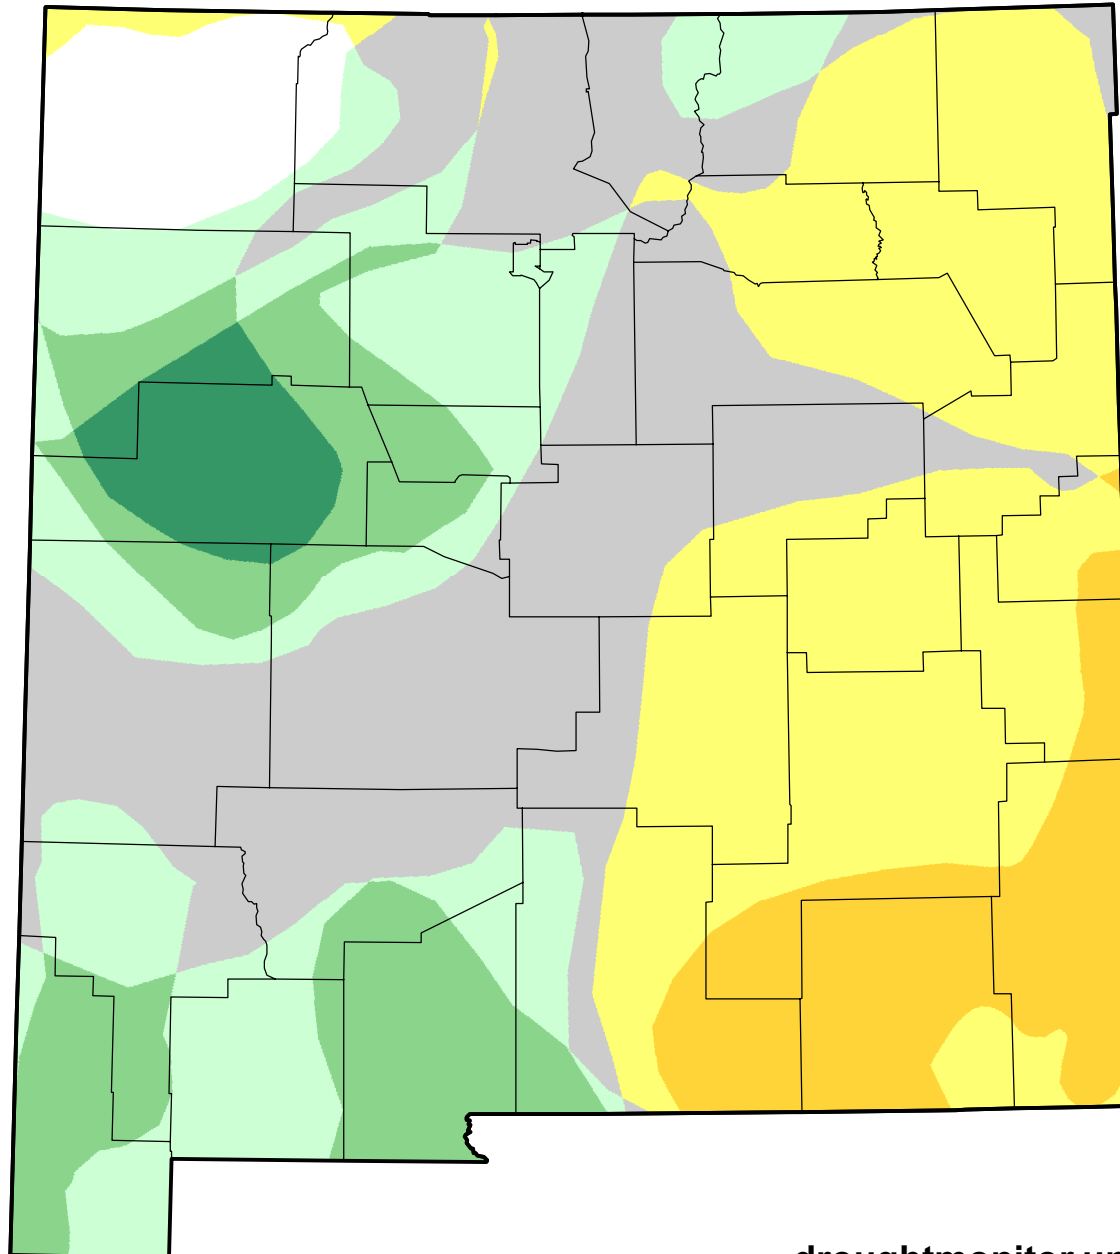

U.S. Drought Monitor Class Change - New Mexico

52 Week

March 27, 2012
compared to
March 31, 2011

droughtmonitor.unl.edu