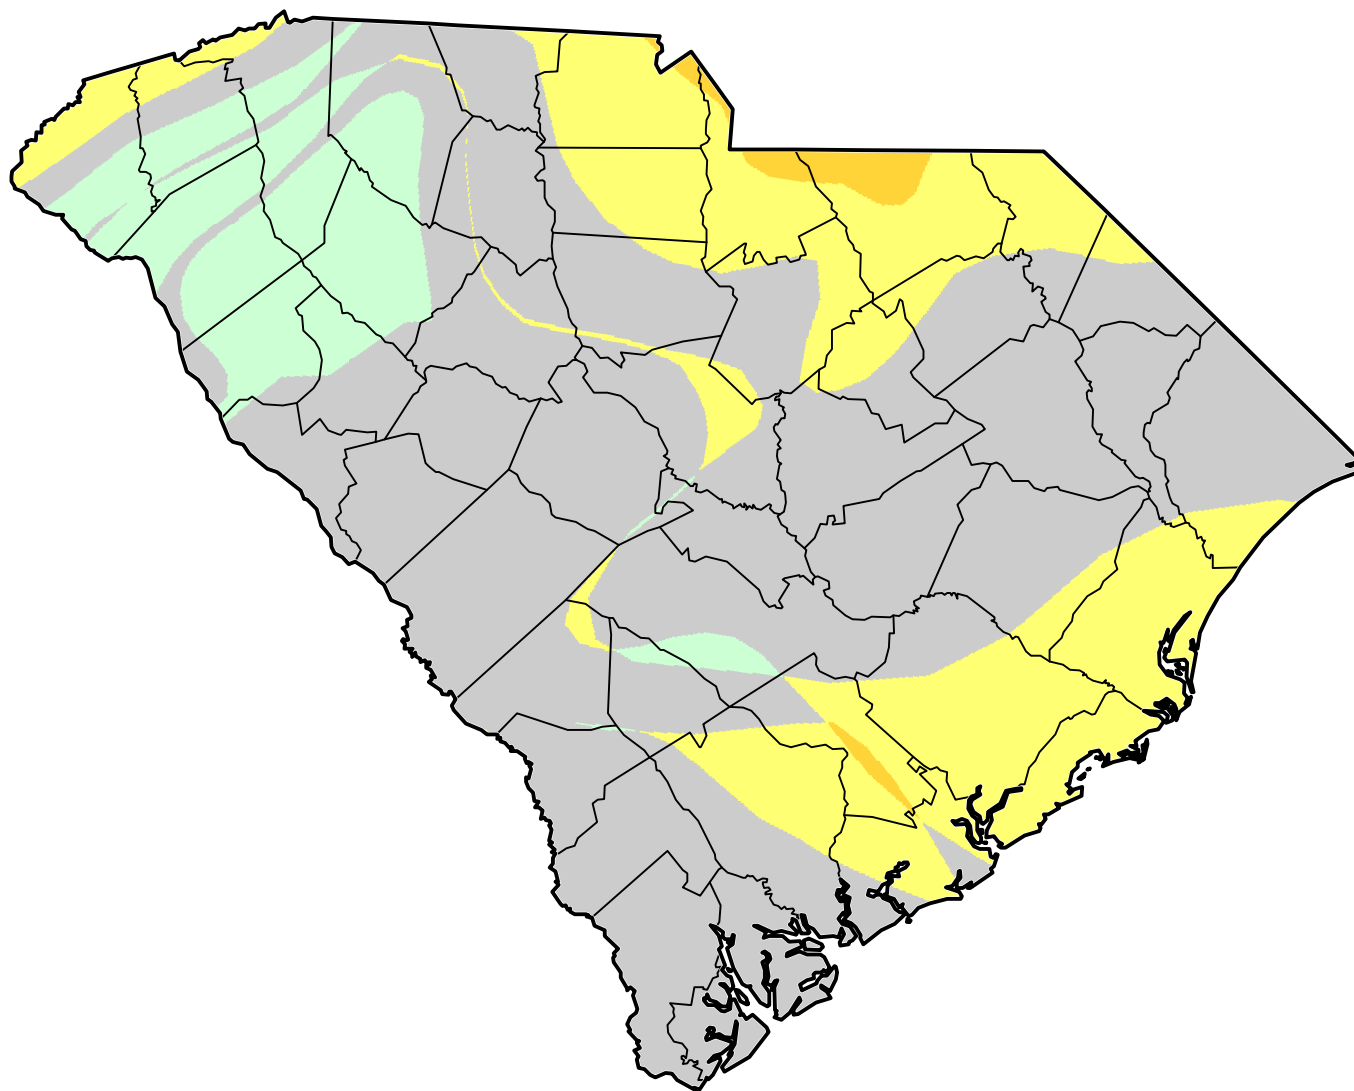

# U.S. Drought Monitor Class Change - South Carolina

## 3 Months

March 27, 2012  
compared to  
January 3, 2012

-  5 Class Degradation
-  4 Class Degradation
-  3 Class Degradation
-  2 Class Degradation
-  1 Class Degradation
-  No Change
-  1 Class Improvement
-  2 Class Improvement
-  3 Class Improvement
-  4 Class Improvement
-  5 Class Improvement