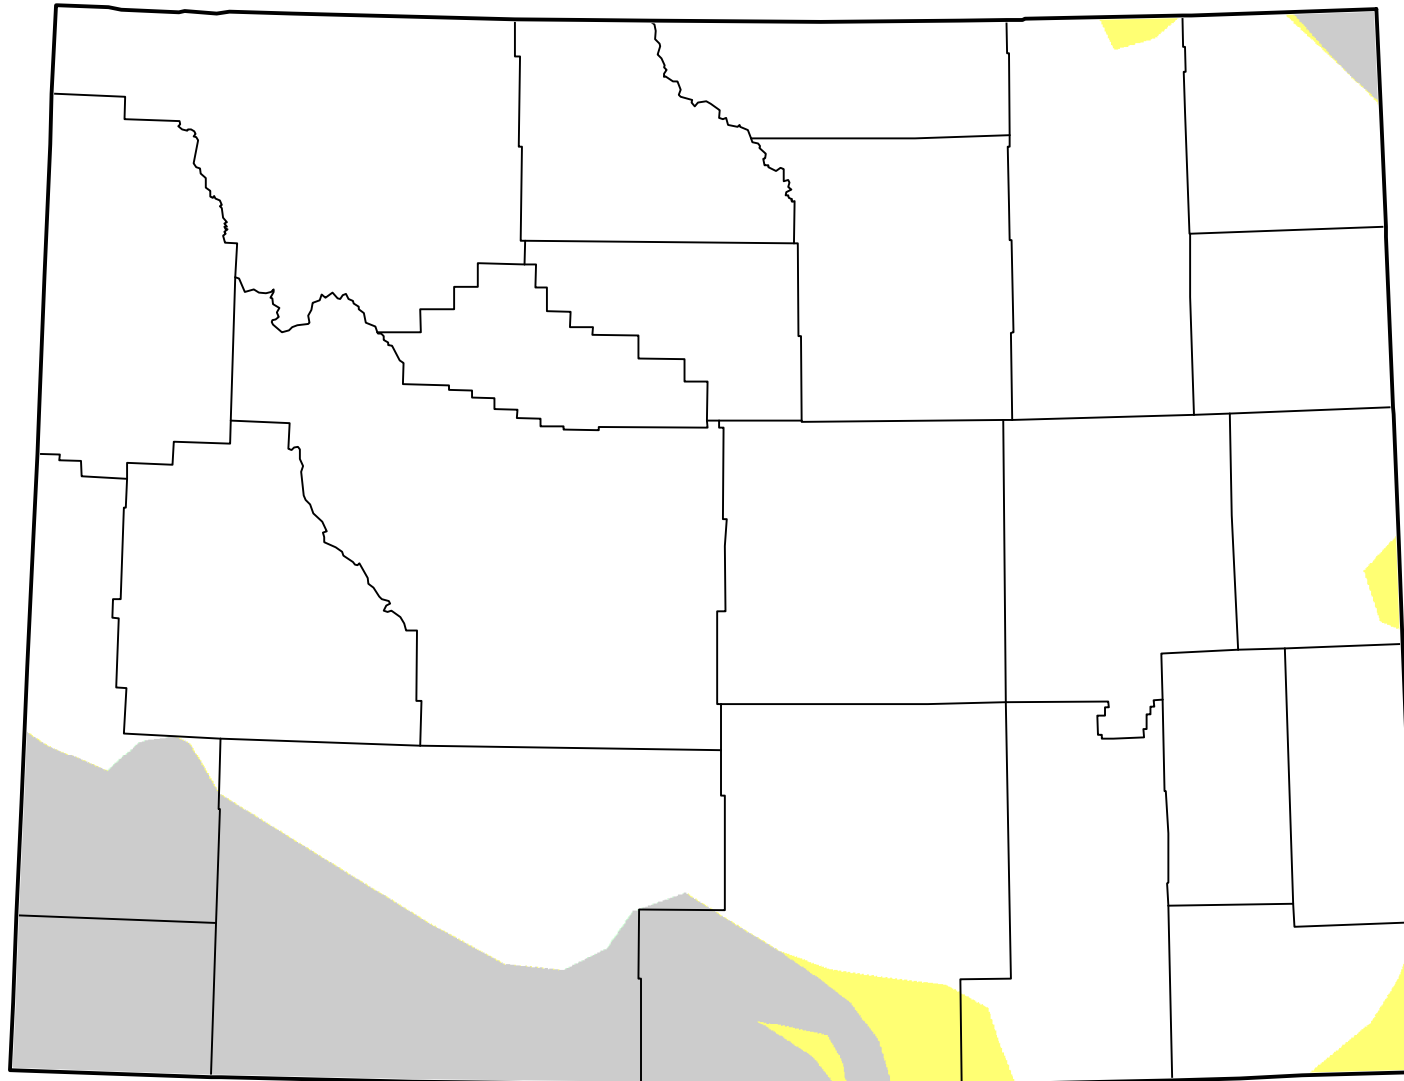

U.S. Drought Monitor Class Change - Wyoming

1 Week

March 27, 2012
compared to
March 20, 2012