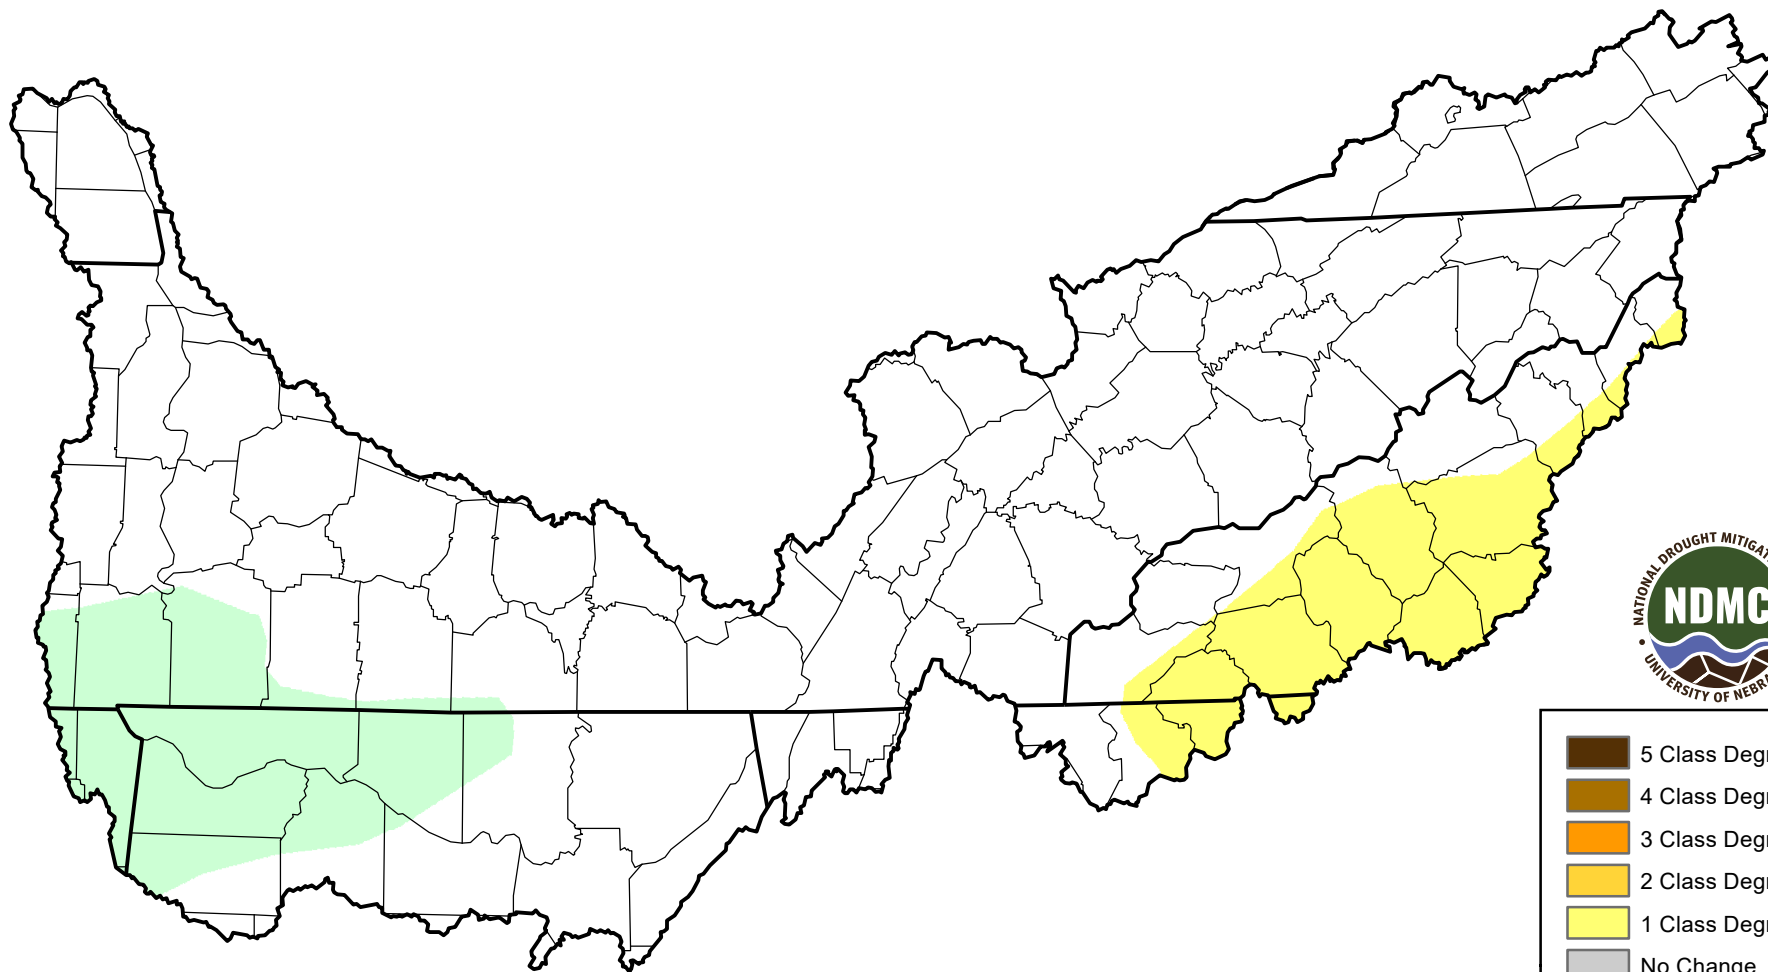

# U.S. Drought Monitor Class Change - Tennessee Watershed

## 52 Week

**March 27, 2012**  
compared to  
**March 31, 2011**

[droughtmonitor.unl.edu](http://droughtmonitor.unl.edu)

-  5 Class Degradation
-  4 Class Degradation
-  3 Class Degradation
-  2 Class Degradation
-  1 Class Degradation
-  No Change
-  1 Class Improvement
-  2 Class Improvement
-  3 Class Improvement
-  4 Class Improvement
-  5 Class Improvement