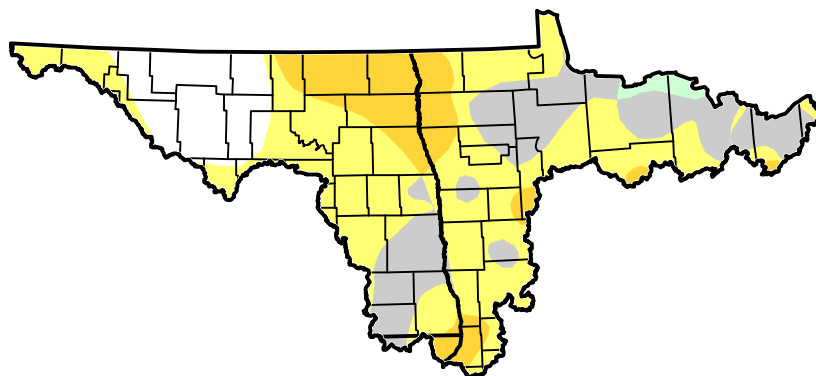

U.S. Drought Monitor Class Change - Souris-Red-Rainy Watershed 6 Months

March 27, 2012
compared to
October 11, 2011