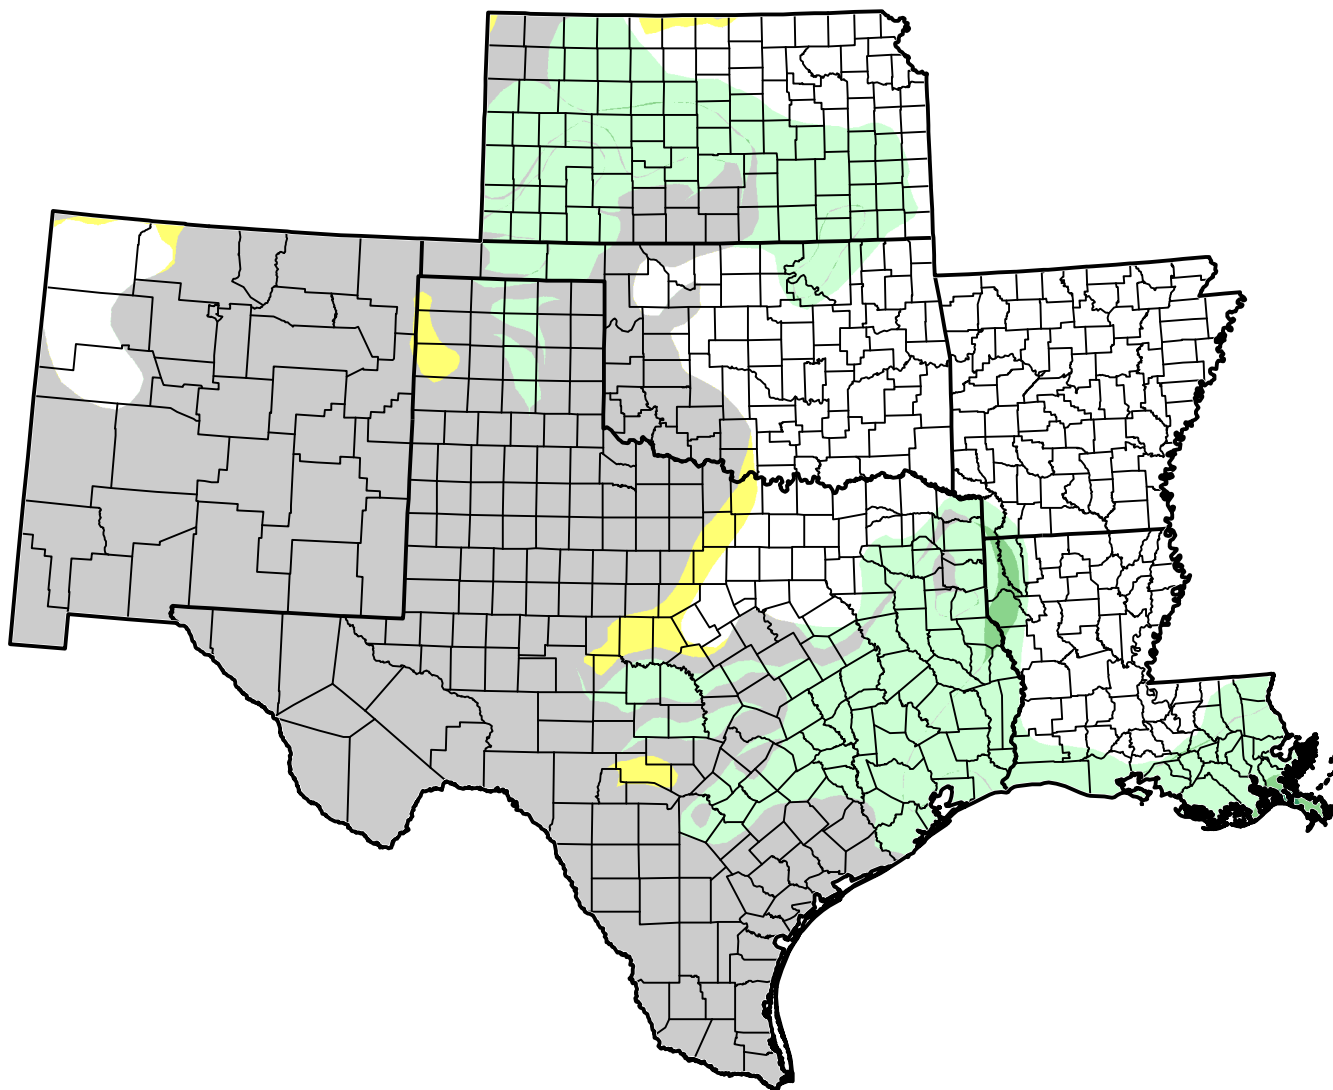

U.S. Drought Monitor Class Change - Southern Plains

1 Week

March 27, 2012
compared to
March 20, 2012

-  5 Class Degradation
-  4 Class Degradation
-  3 Class Degradation
-  2 Class Degradation
-  1 Class Degradation
-  No Change
-  1 Class Improvement
-  2 Class Improvement
-  3 Class Improvement
-  4 Class Improvement
-  5 Class Improvement