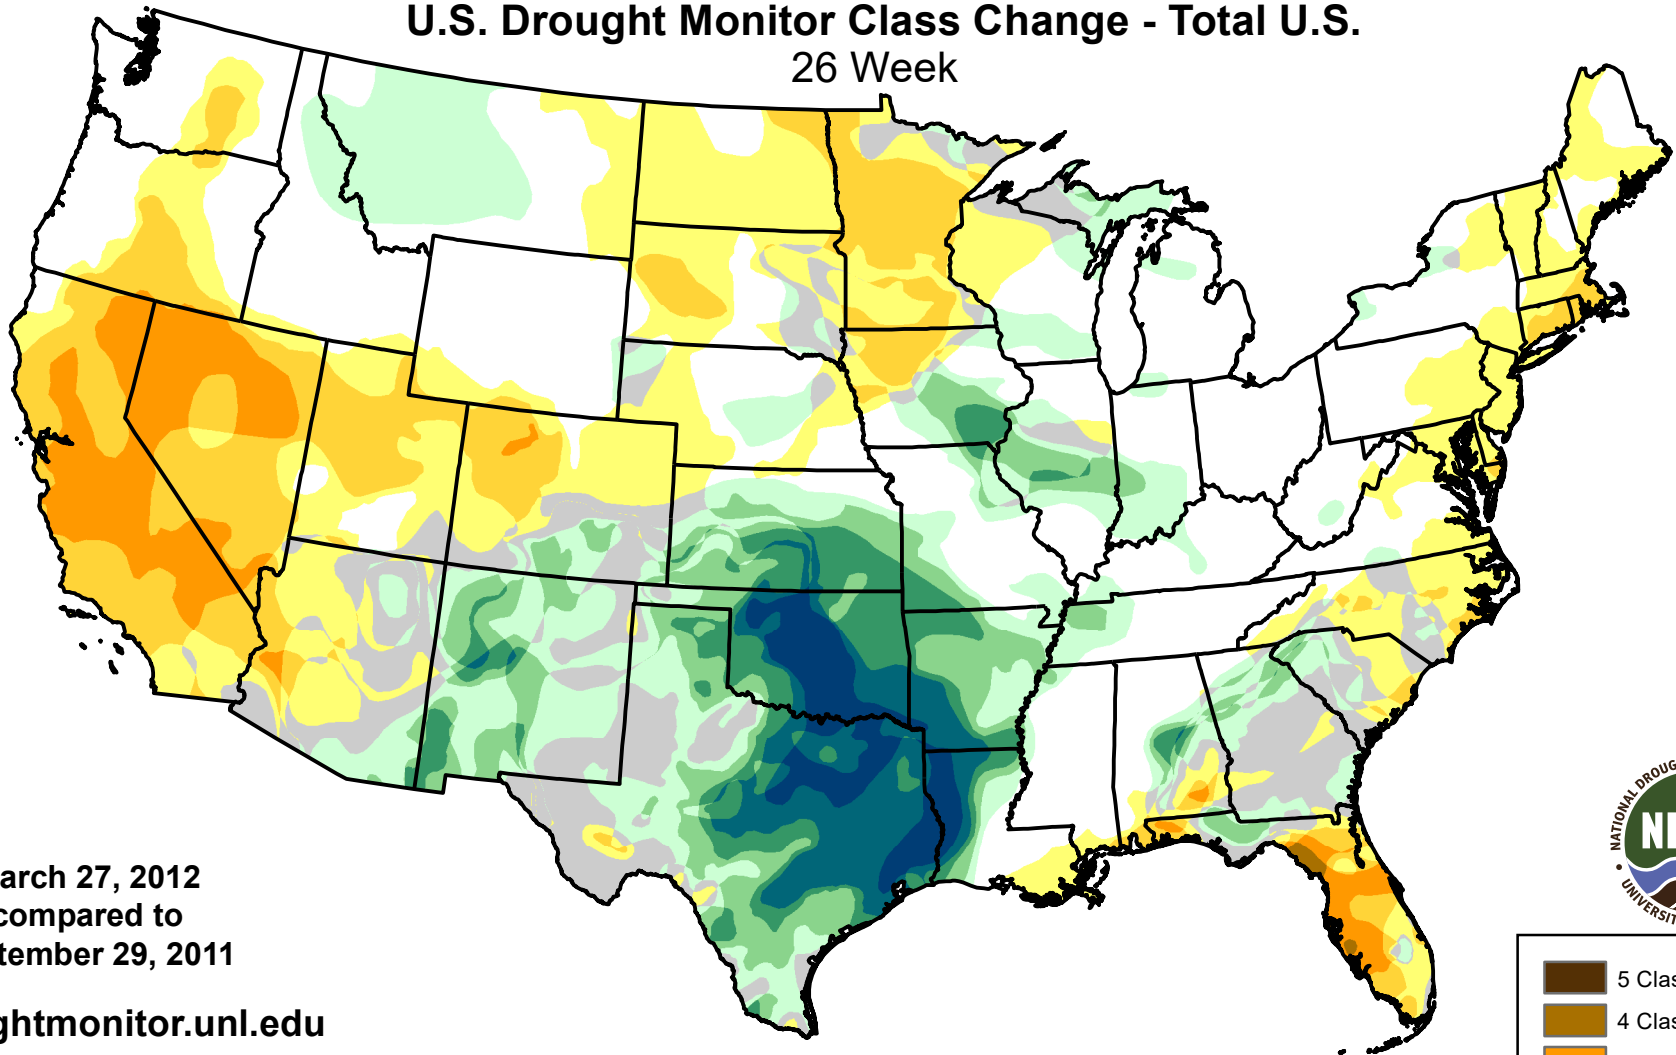

U.S. Drought Monitor Class Change - Total U.S. 26 Week

March 27, 2012
compared to
September 29, 2011

droughtmonitor.unl.edu

-  5 Class Degradation
-  4 Class Degradation
-  3 Class Degradation
-  2 Class Degradation
-  1 Class Degradation
-  No Change
-  1 Class Improvement
-  2 Class Improvement
-  3 Class Improvement
-  4 Class Improvement
-  5 Class Improvement