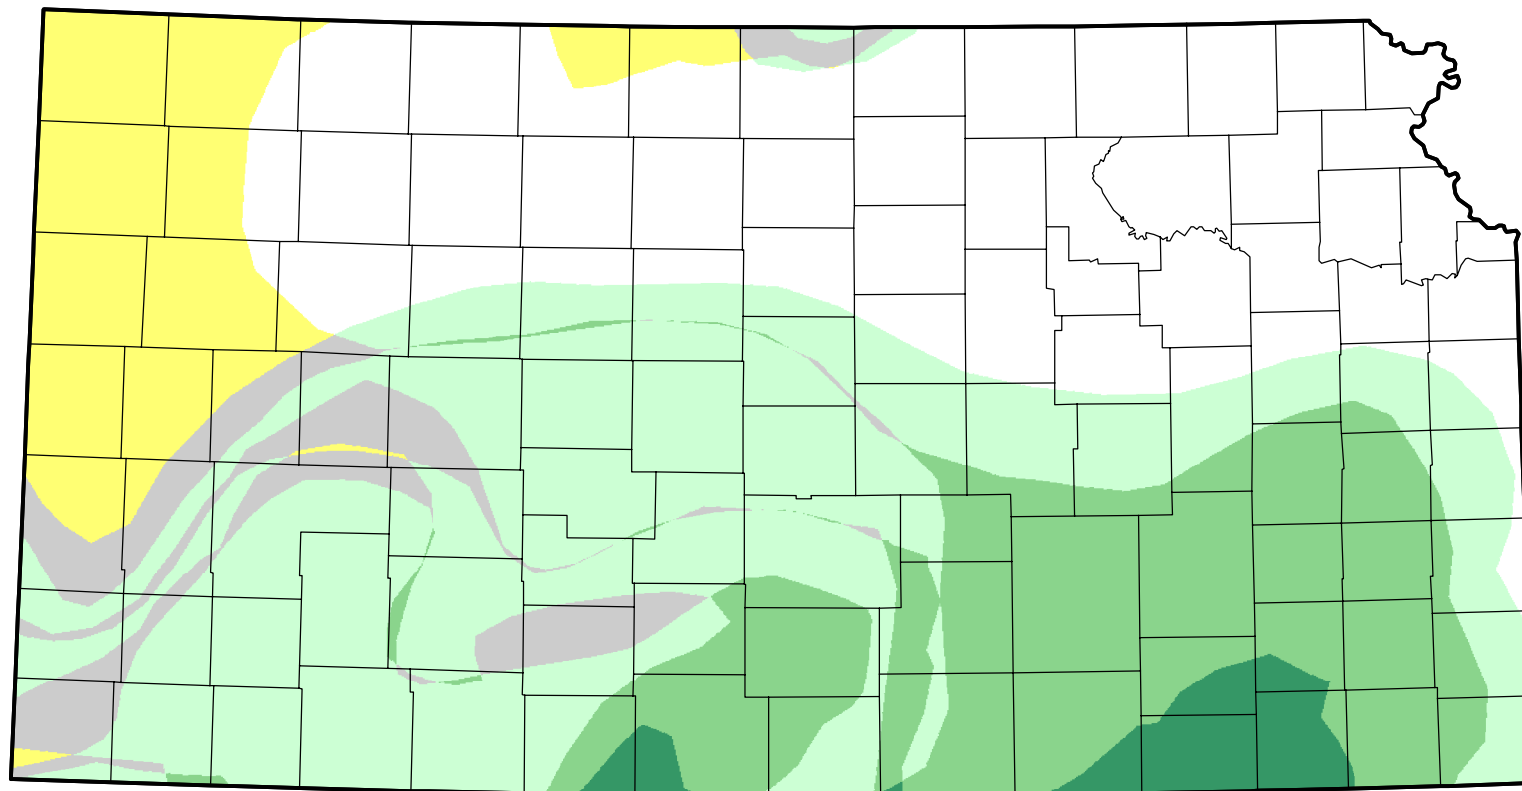

U.S. Drought Monitor Class Change - Kansas

Start of Calendar Year

**April 3, 2012
compared to
January 5, 2012**

droughtmonitor.unl.edu

-  5 Class Degradation
-  4 Class Degradation
-  3 Class Degradation
-  2 Class Degradation
-  1 Class Degradation
-  No Change
-  1 Class Improvement
-  2 Class Improvement
-  3 Class Improvement
-  4 Class Improvement
-  5 Class Improvement