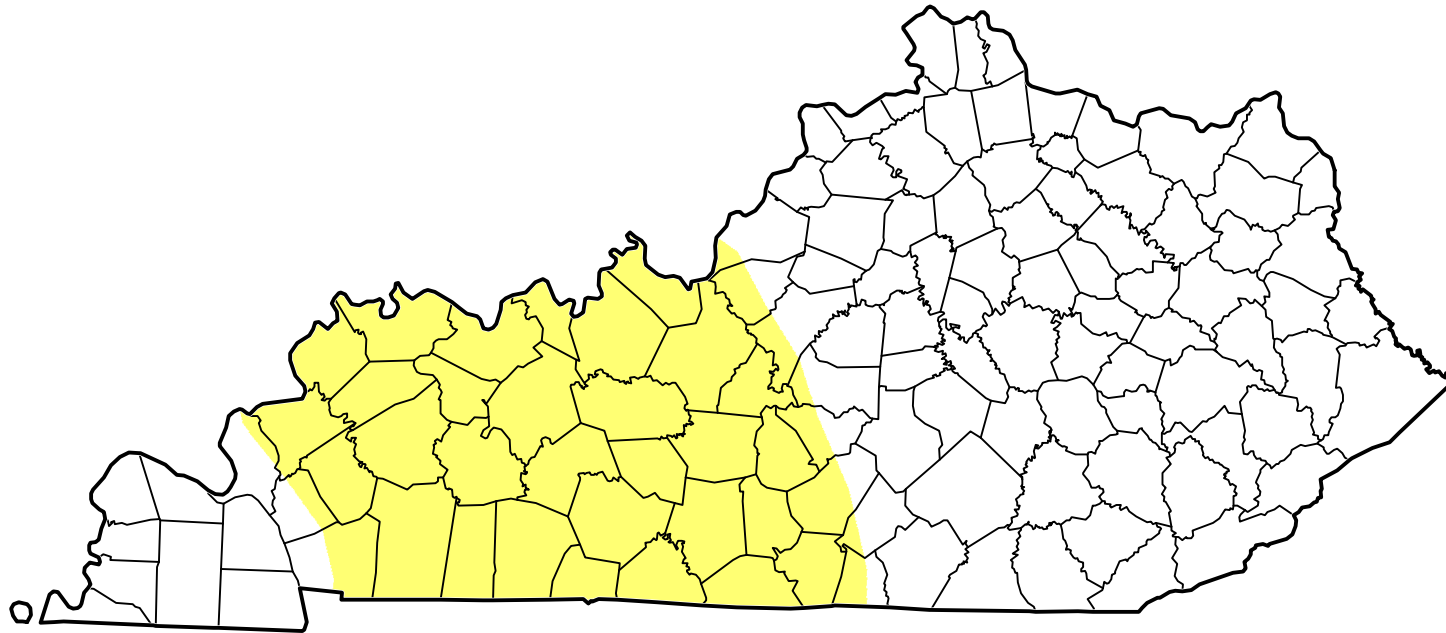

U.S. Drought Monitor Class Change - Kentucky

3 Months

April 3, 2012
compared to
January 10, 2012