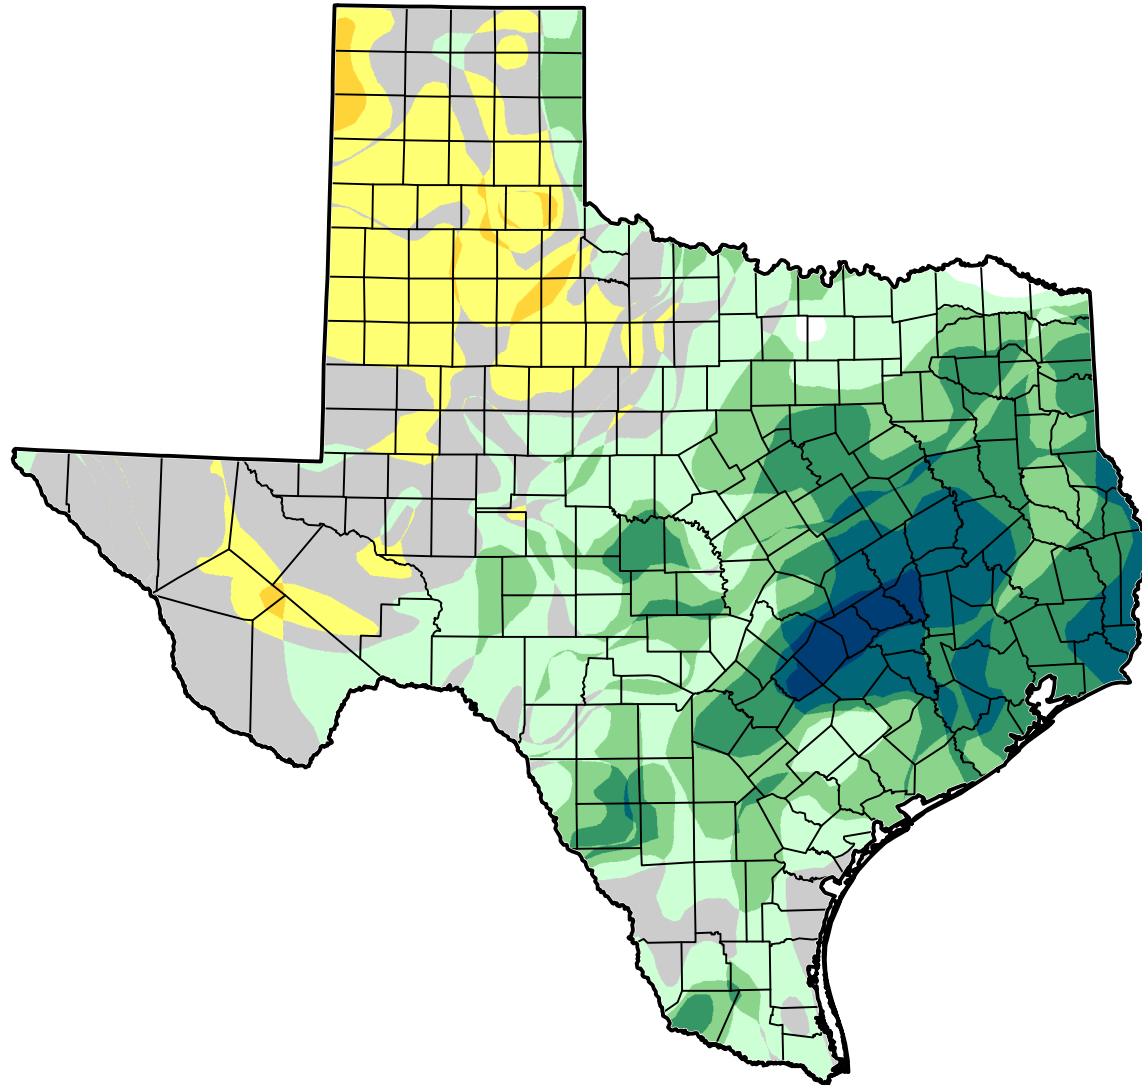

U.S. Drought Monitor Class Change - Texas 3 Months

April 3, 2012
compared to
January 10, 2012