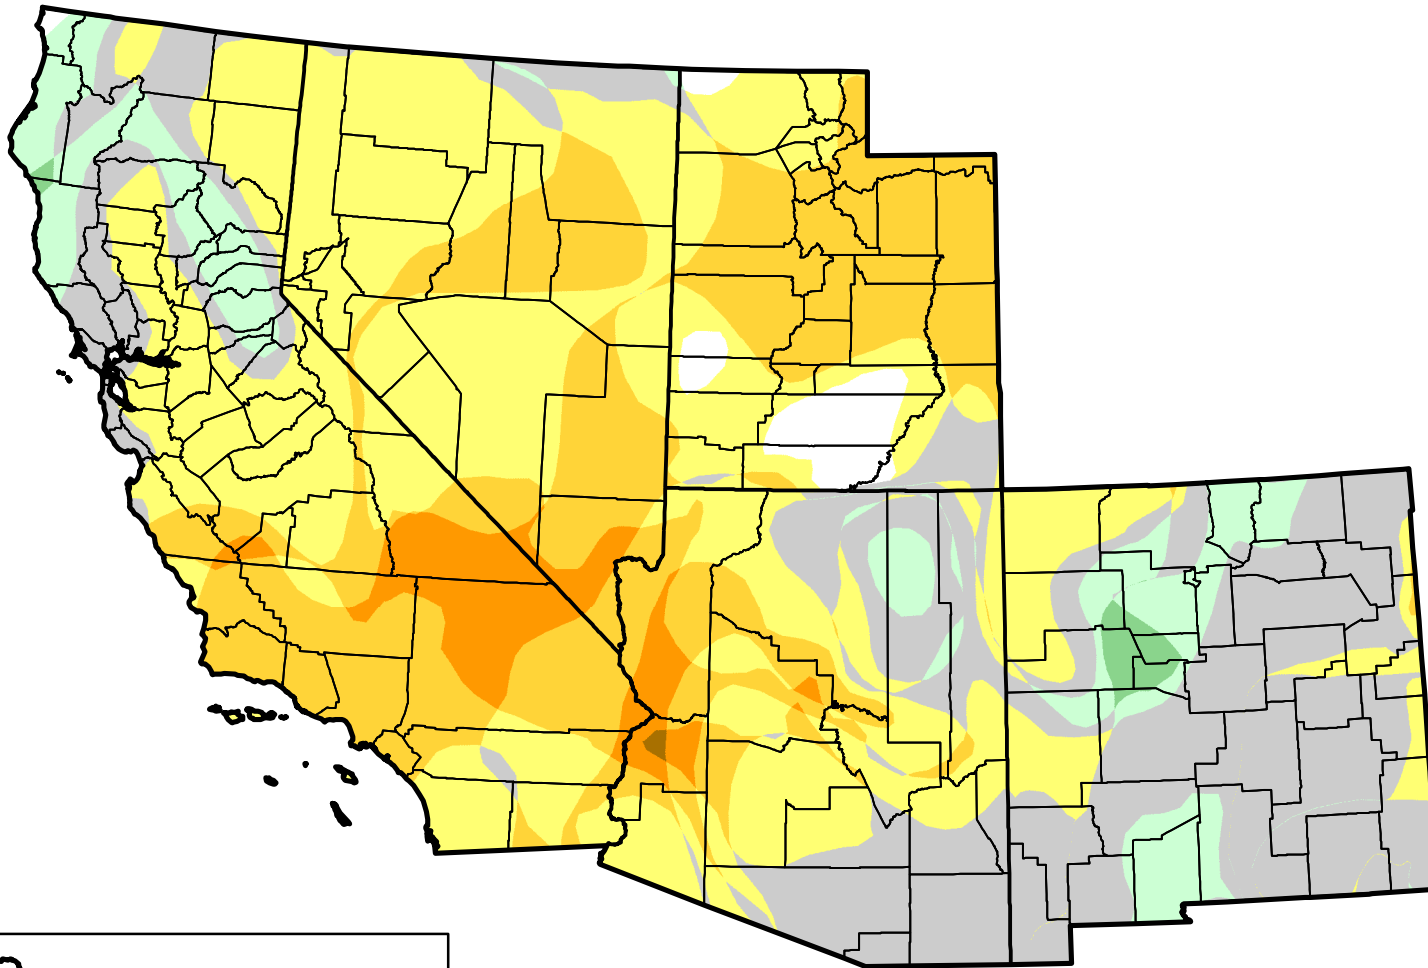

U.S. Drought Monitor Class Change - USDA Southwest Climate Hub

13 Week

-  5 Class Degradation
-  4 Class Degradation
-  3 Class Degradation
-  2 Class Degradation
-  1 Class Degradation
-  No Change
-  1 Class Improvement
-  2 Class Improvement
-  3 Class Improvement
-  4 Class Improvement
-  5 Class Improvement

**April 3, 2012
compared to
January 3, 2012**