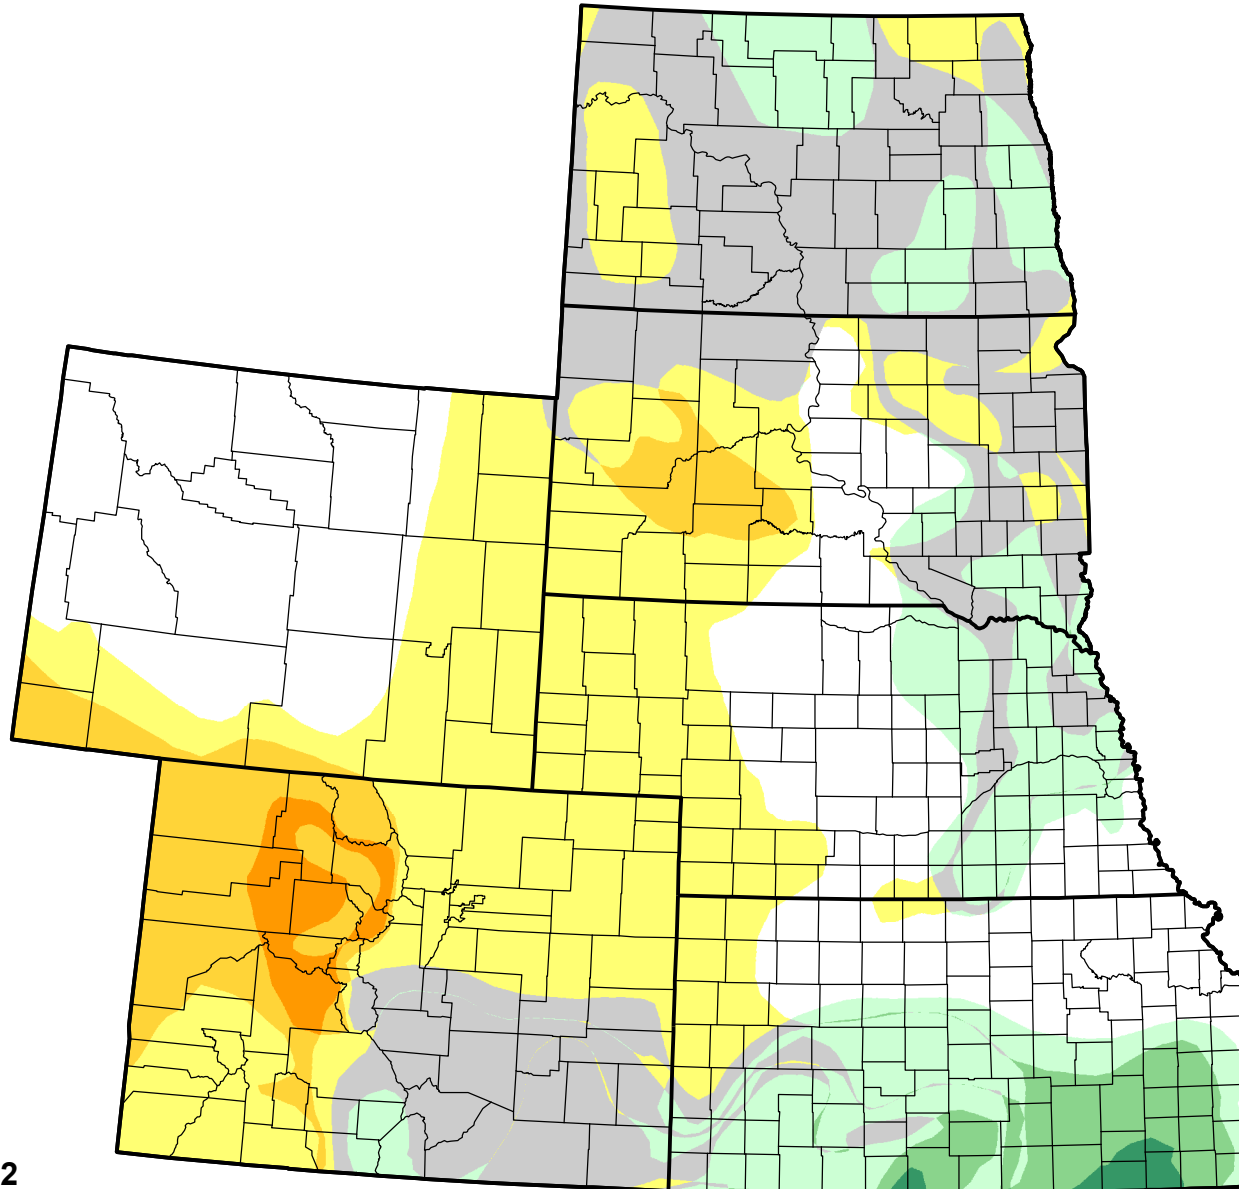

U.S. Drought Monitor Class Change - High Plains

Start of Calendar Year

April 3, 2012
compared to
January 5, 2012

droughtmonitor.unl.edu

- | | |
|---|---------------------|
|  | 5 Class Degradation |
|  | 4 Class Degradation |
|  | 3 Class Degradation |
|  | 2 Class Degradation |
|  | 1 Class Degradation |
|  | No Change |
|  | 1 Class Improvement |
|  | 2 Class Improvement |
|  | 3 Class Improvement |
|  | 4 Class Improvement |
|  | 5 Class Improvement |