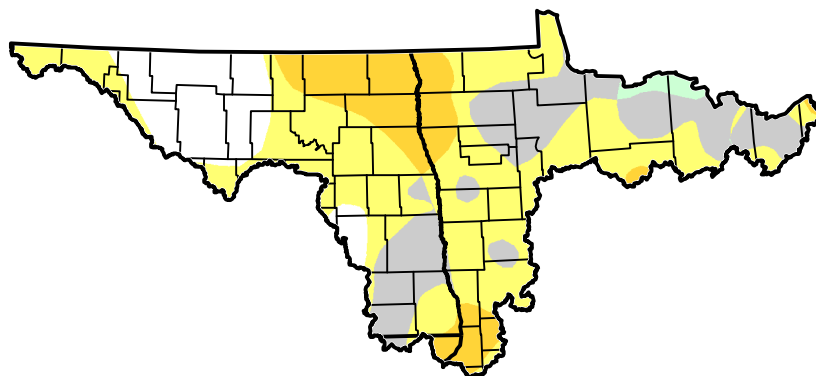

U.S. Drought Monitor Class Change - Souris-Red-Rainy Watershed 6 Months

April 3, 2012
compared to
October 18, 2011