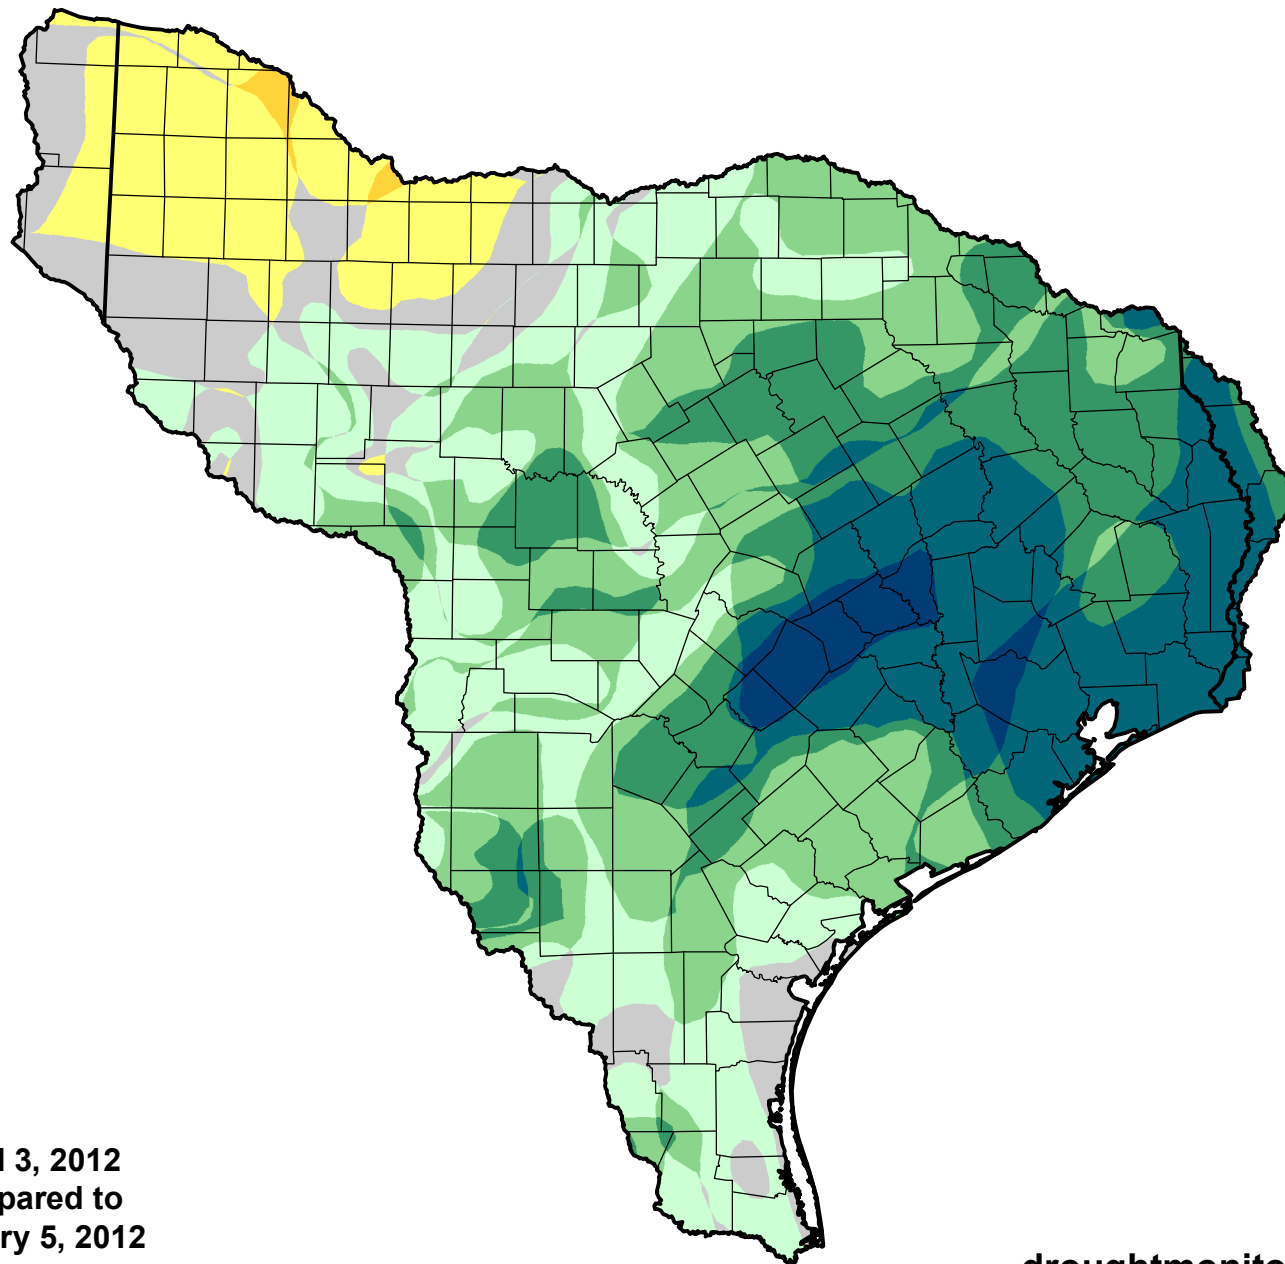

U.S. Drought Monitor Class Change - Texas-Gulf Watershed

Start of Calendar Year

April 3, 2012
compared to
January 5, 2012

droughtmonitor.unl.edu

-  5 Class Degradation
-  4 Class Degradation
-  3 Class Degradation
-  2 Class Degradation
-  1 Class Degradation
-  No Change
-  1 Class Improvement
-  2 Class Improvement
-  3 Class Improvement
-  4 Class Improvement
-  5 Class Improvement