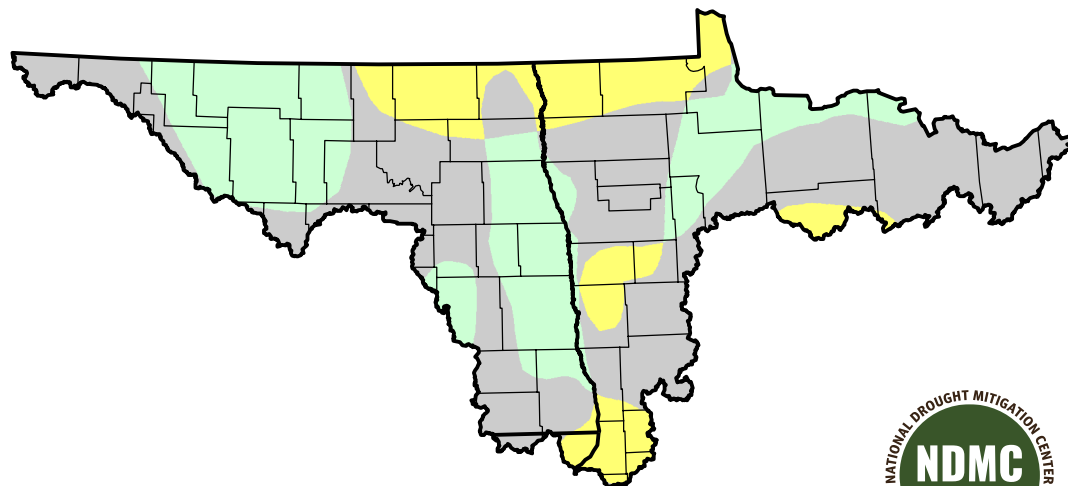

U.S. Drought Monitor Class Change - Souris-Red-Rainy Watershed

Start of Calendar Year

April 10, 2012
compared to
January 5, 2012

droughtmonitor.unl.edu