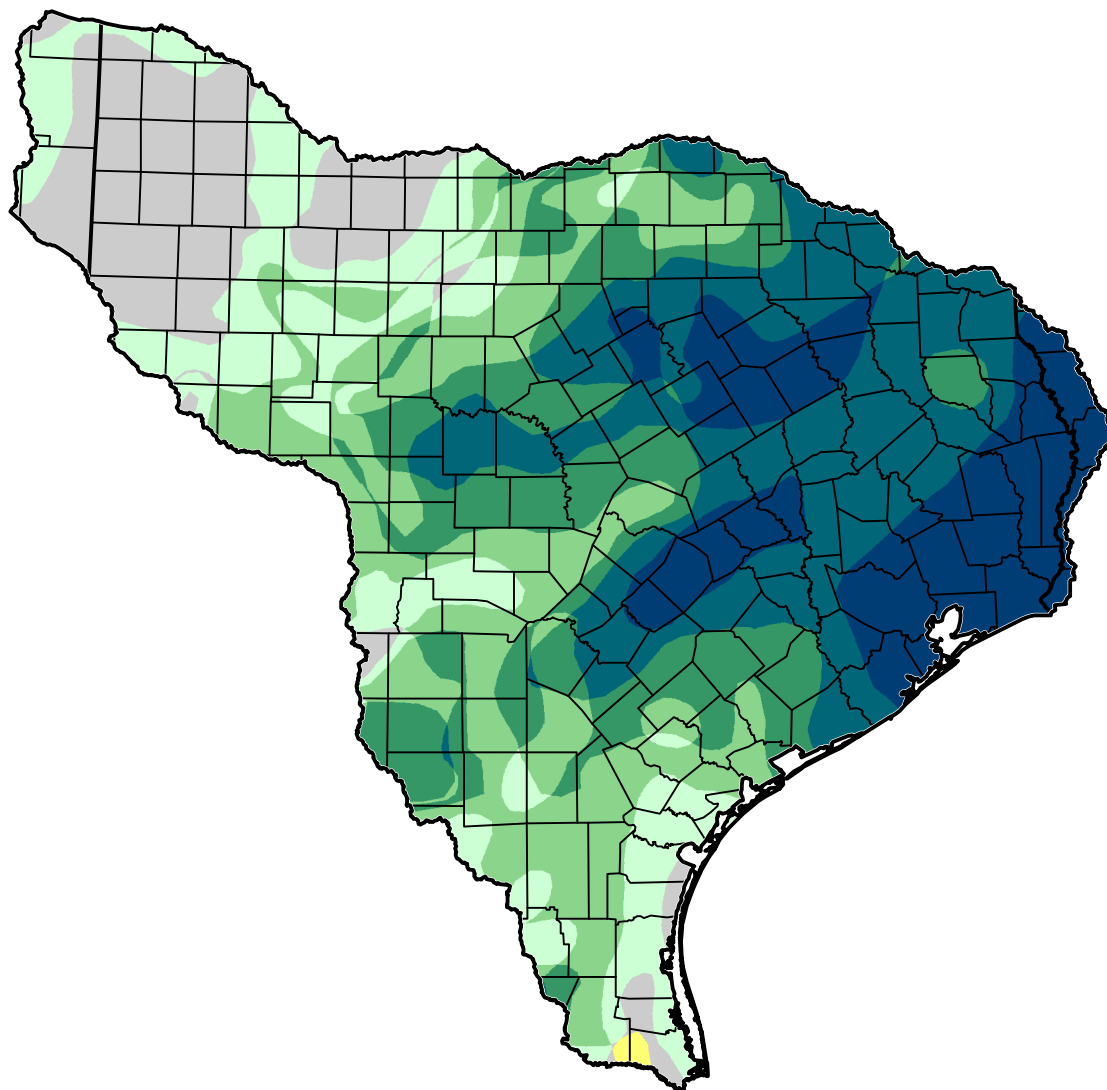

U.S. Drought Monitor Class Change - Texas-Gulf Watershed 6 Months

April 10, 2012
compared to
October 25, 2011