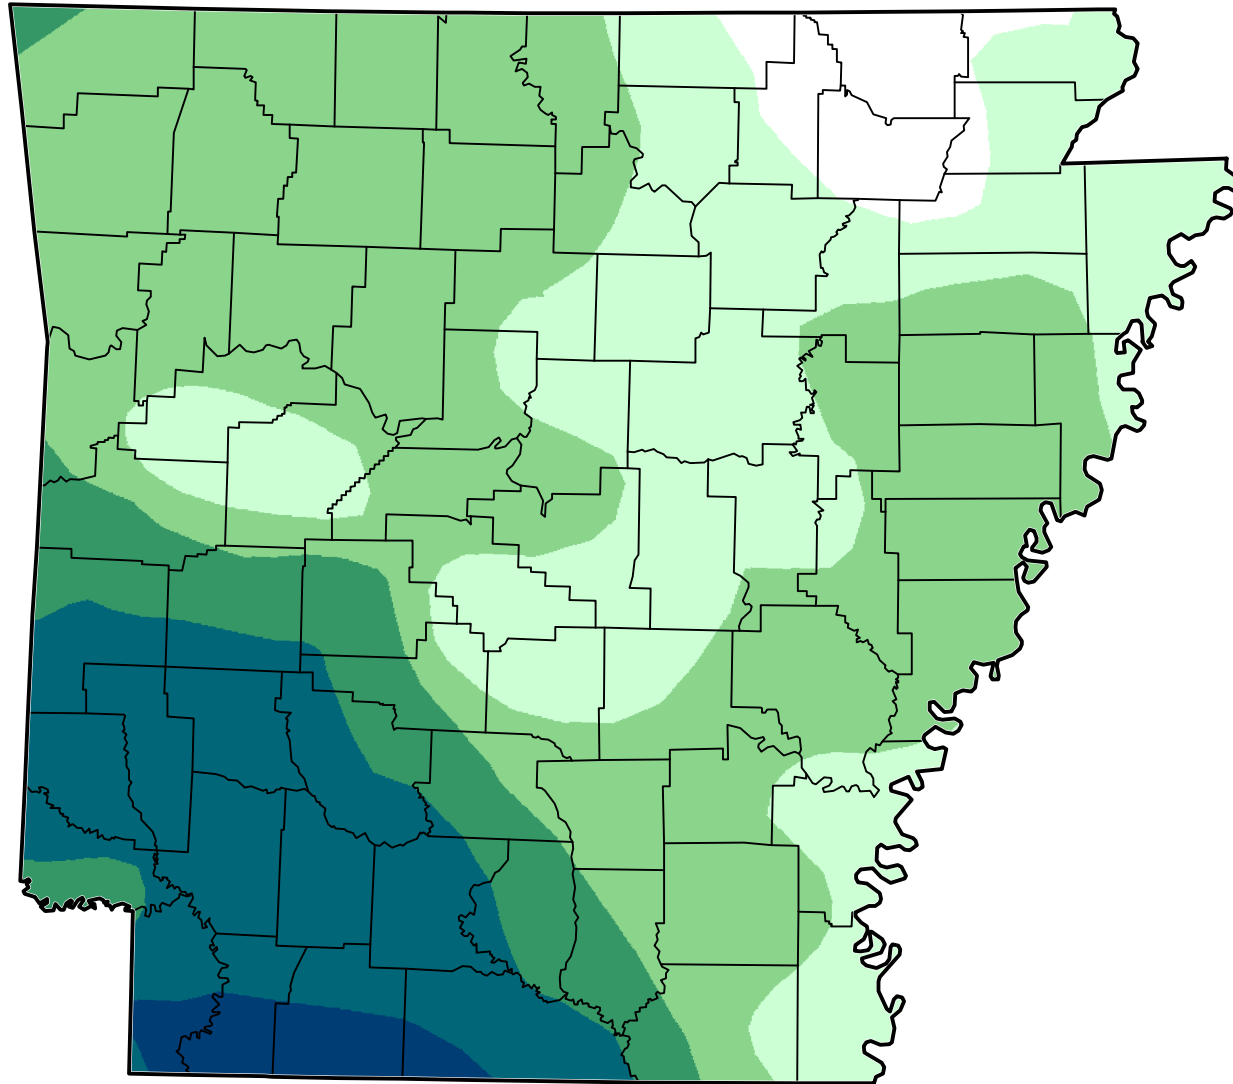

U.S. Drought Monitor Class Change - Arkansas 6 Months

April 17, 2012
compared to
November 1, 2011