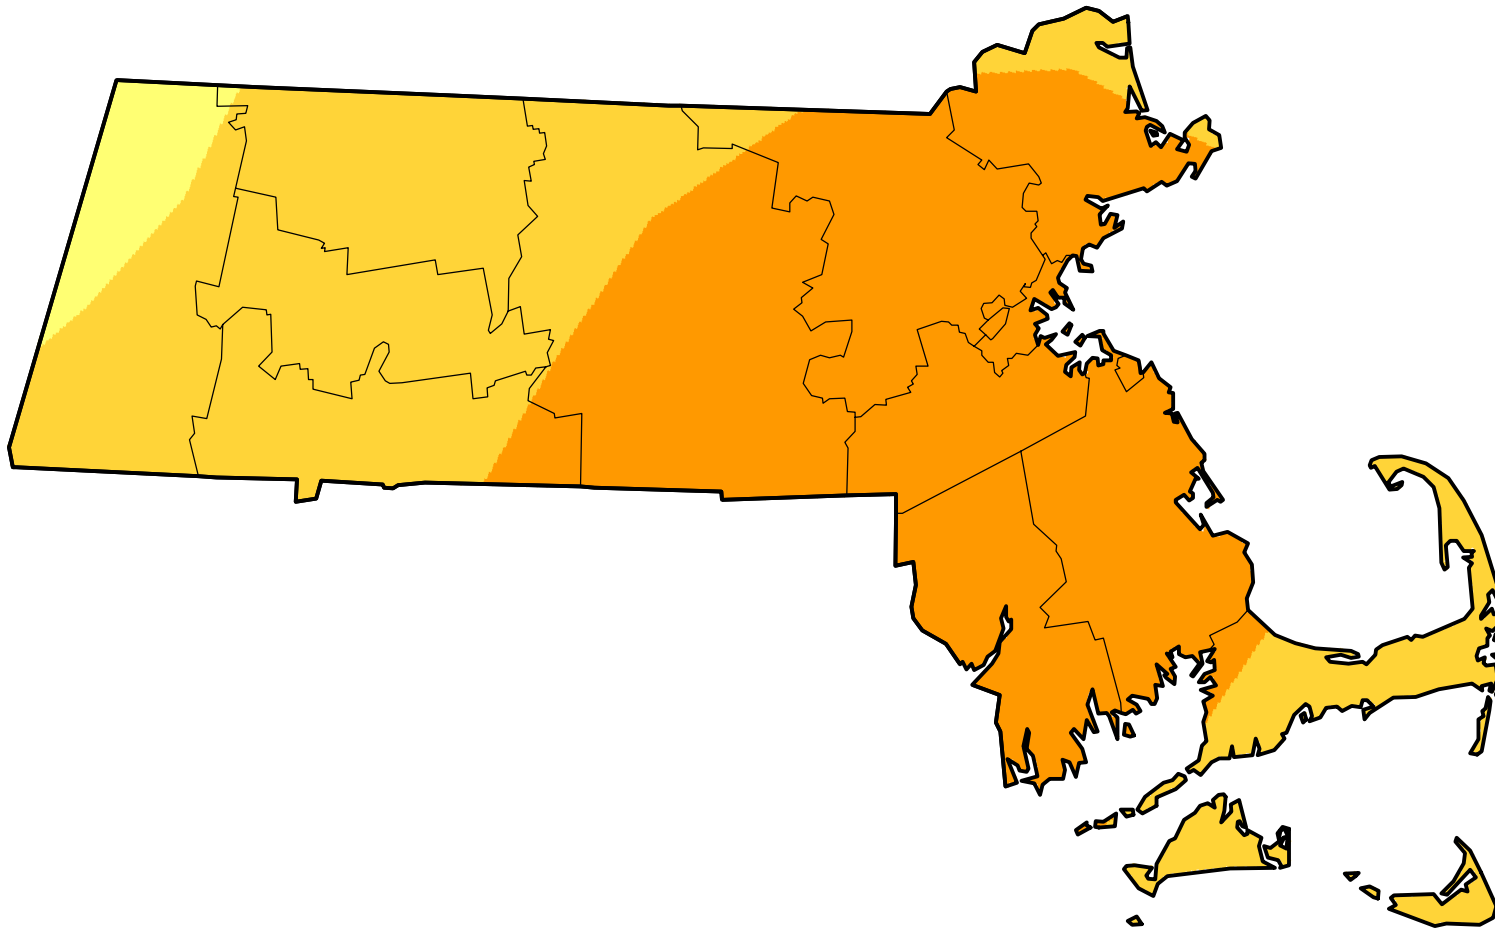

U.S. Drought Monitor Class Change - Massachusetts

Start of Water Year

April 17, 2012
compared to
September 29, 2011

droughtmonitor.unl.edu