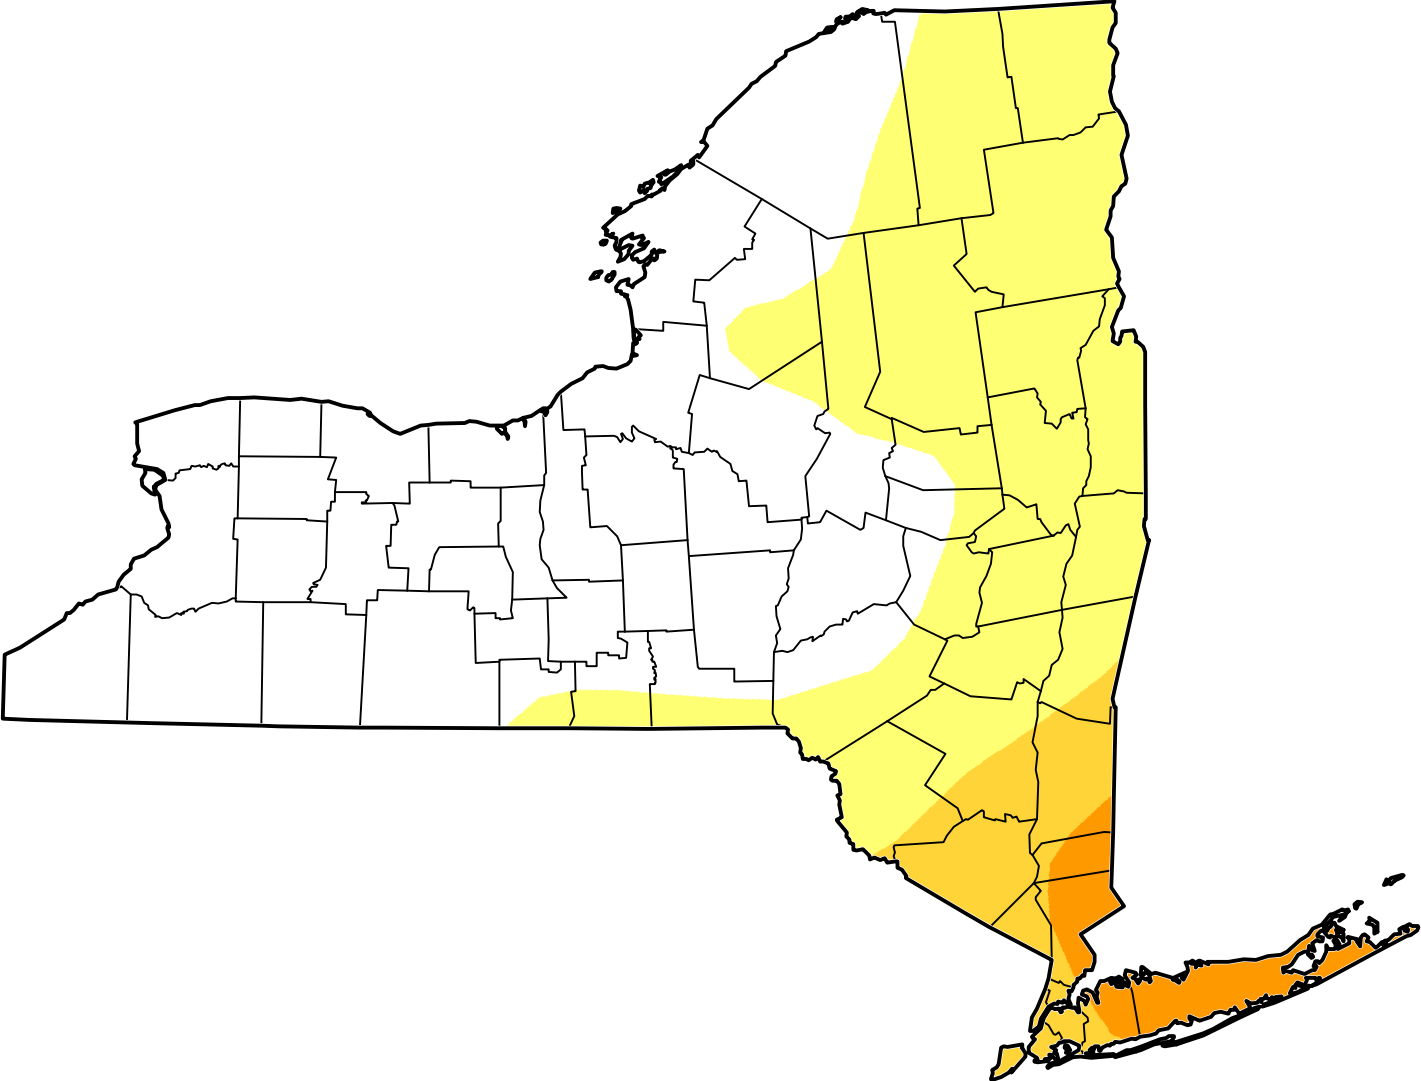

# U.S. Drought Monitor Class Change - New York 6 Months

April 17, 2012  
compared to  
November 1, 2011

-  5 Class Degradation
-  4 Class Degradation
-  3 Class Degradation
-  2 Class Degradation
-  1 Class Degradation
-  No Change
-  1 Class Improvement
-  2 Class Improvement
-  3 Class Improvement
-  4 Class Improvement
-  5 Class Improvement