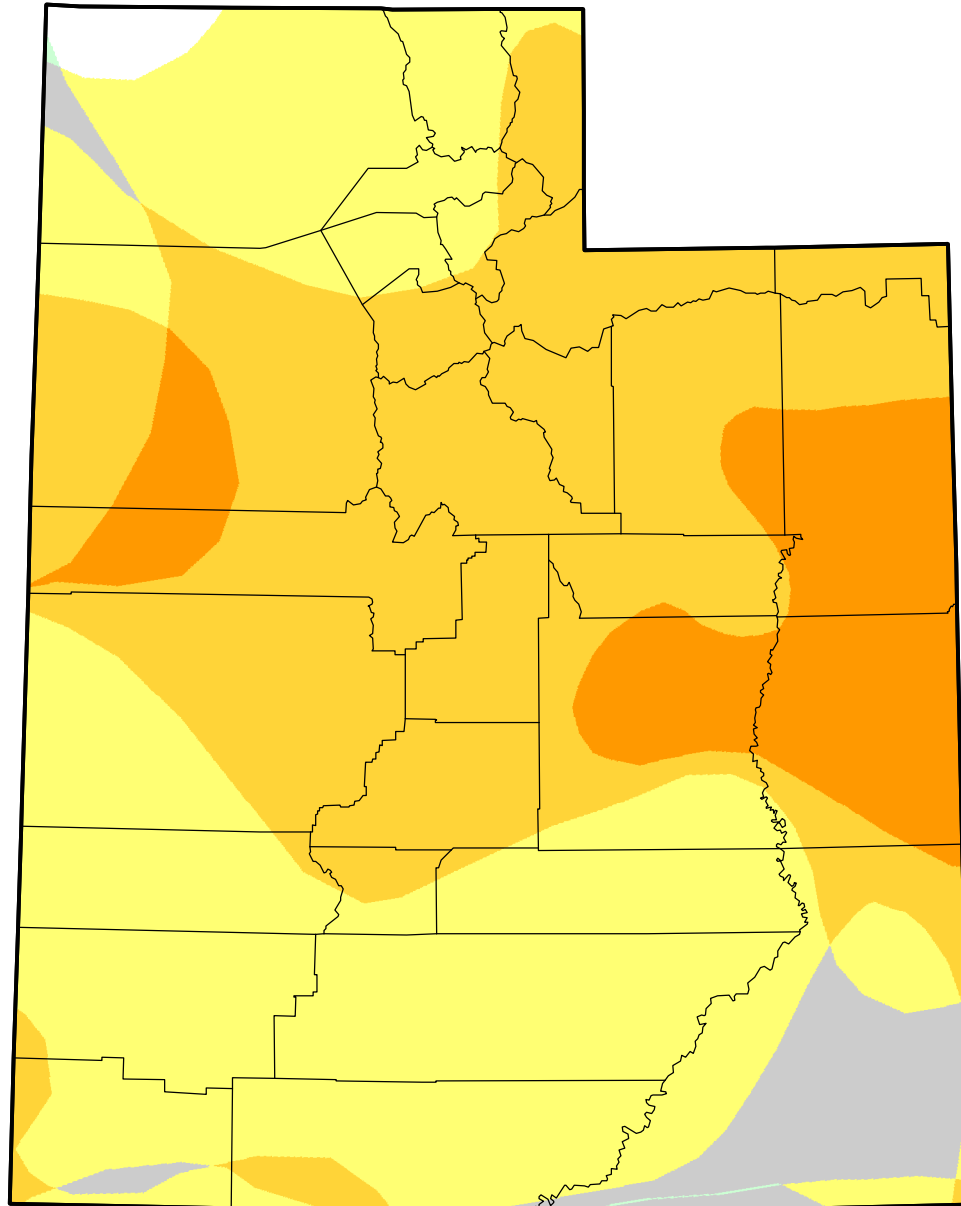

U.S. Drought Monitor Class Change - Utah

Start of Calendar Year

April 17, 2012
compared to
January 5, 2012

droughtmonitor.unl.edu

-  5 Class Degradation
-  4 Class Degradation
-  3 Class Degradation
-  2 Class Degradation
-  1 Class Degradation
-  No Change
-  1 Class Improvement
-  2 Class Improvement
-  3 Class Improvement
-  4 Class Improvement
-  5 Class Improvement