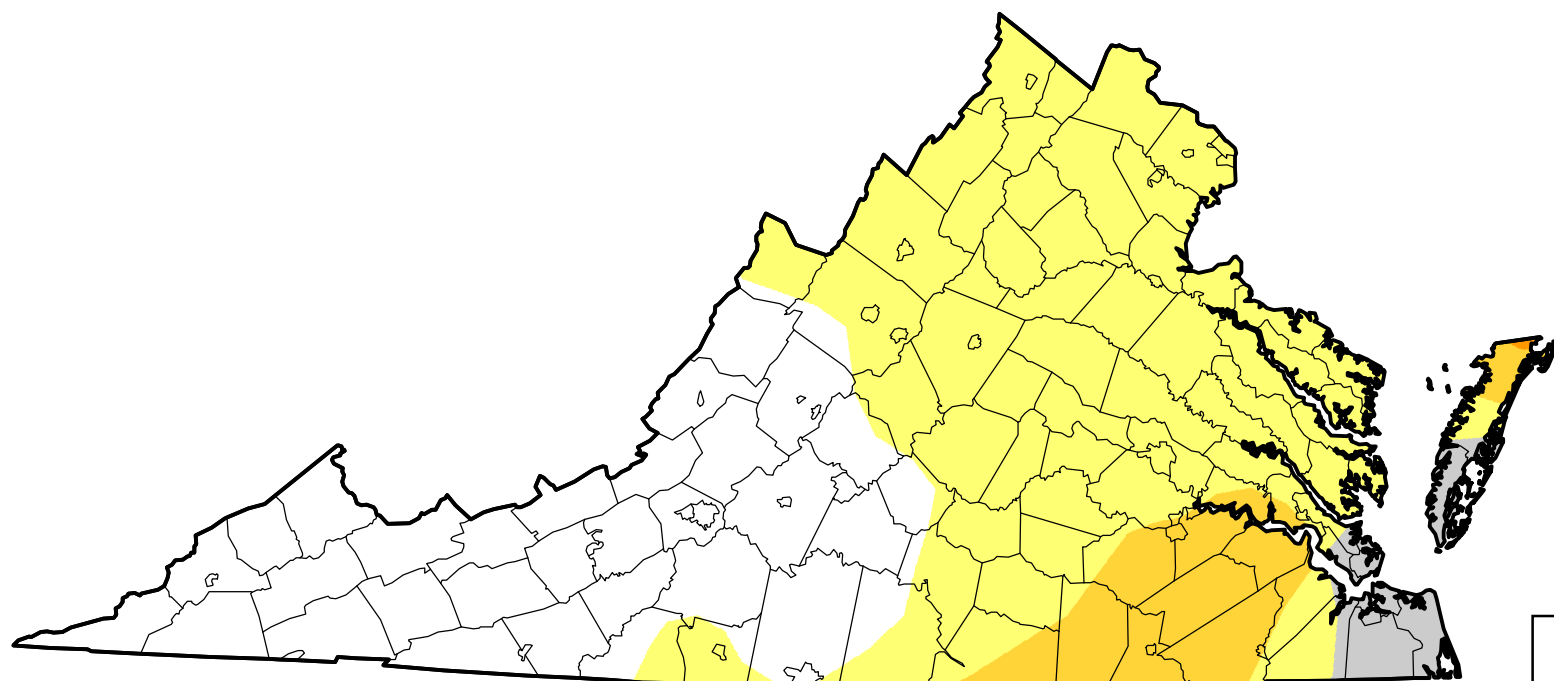

U.S. Drought Monitor Class Change - Virginia

Start of Calendar Year

April 17, 2012
compared to
January 5, 2012

droughtmonitor.unl.edu

-  5 Class Degradation
-  4 Class Degradation
-  3 Class Degradation
-  2 Class Degradation
-  1 Class Degradation
-  No Change
-  1 Class Improvement
-  2 Class Improvement
-  3 Class Improvement
-  4 Class Improvement
-  5 Class Improvement