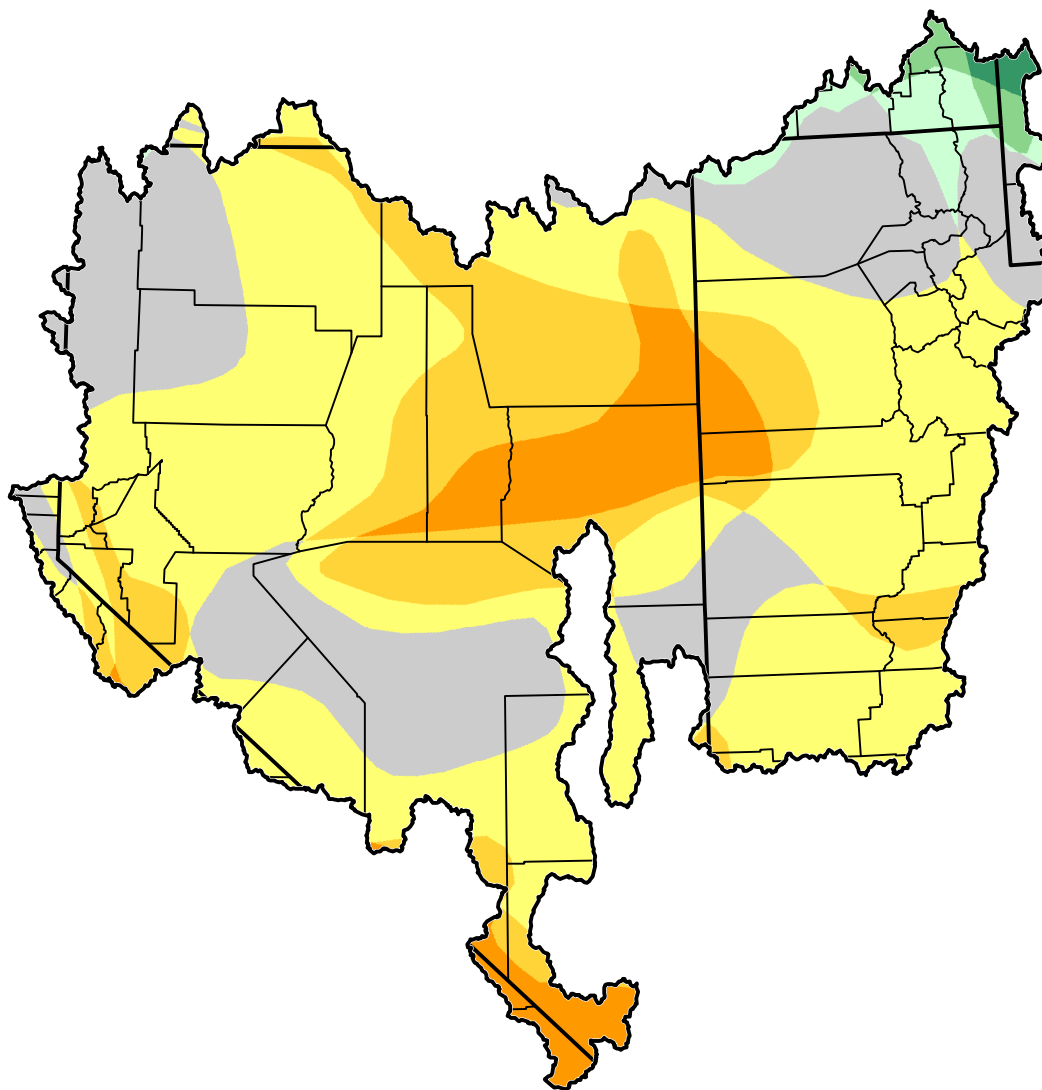

U.S. Drought Monitor Class Change - Great Basin Watershed 2 Years

April 17, 2012
compared to
April 20, 2010

-  5 Class Degradation
-  4 Class Degradation
-  3 Class Degradation
-  2 Class Degradation
-  1 Class Degradation
-  No Change
-  1 Class Improvement
-  2 Class Improvement
-  3 Class Improvement
-  4 Class Improvement
-  5 Class Improvement