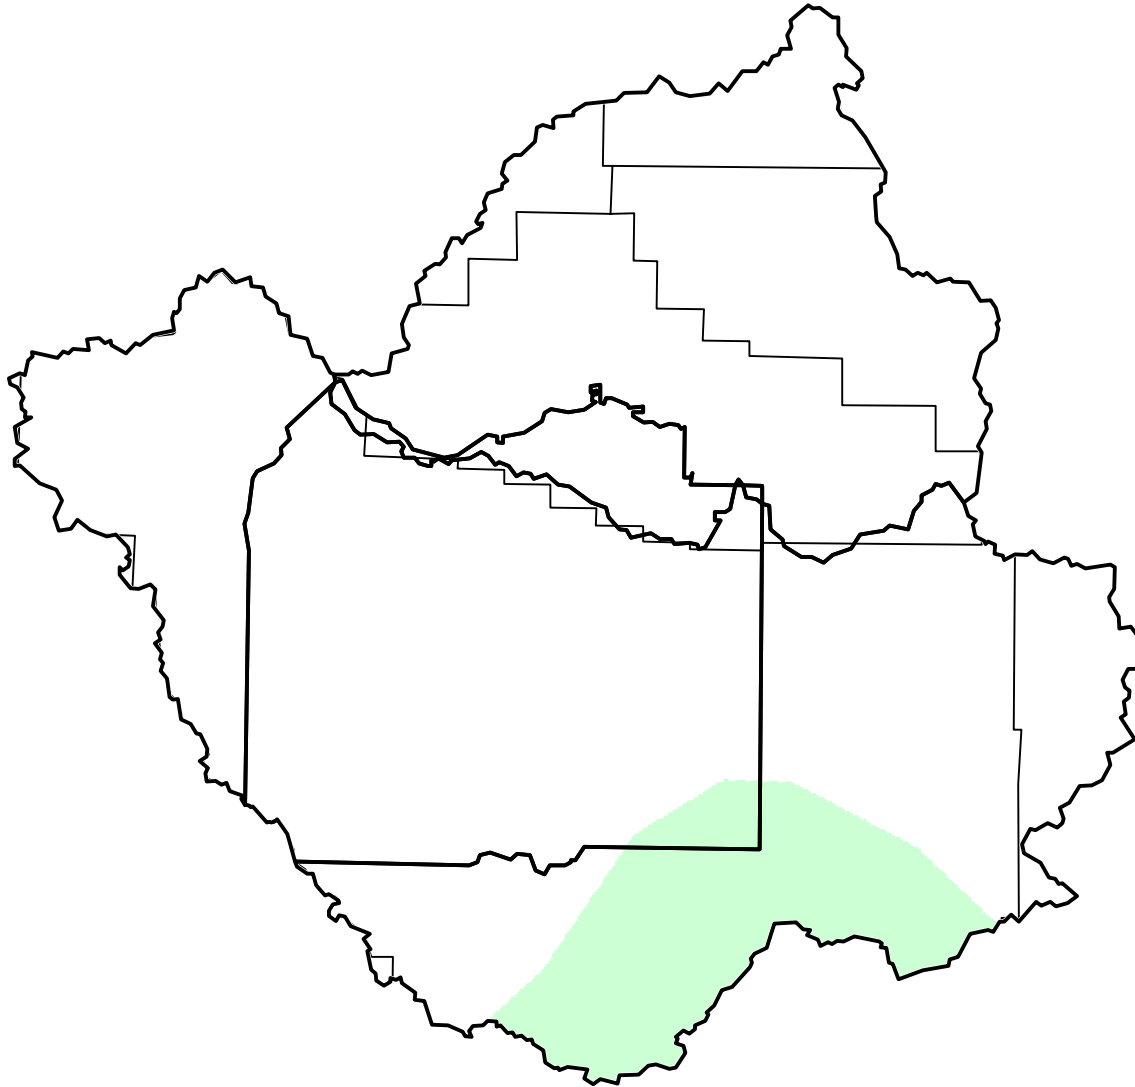

U.S. Drought Monitor Class Change - Wind River and Surrounding Area

1 Year

April 17, 2012
compared to
April 19, 2011