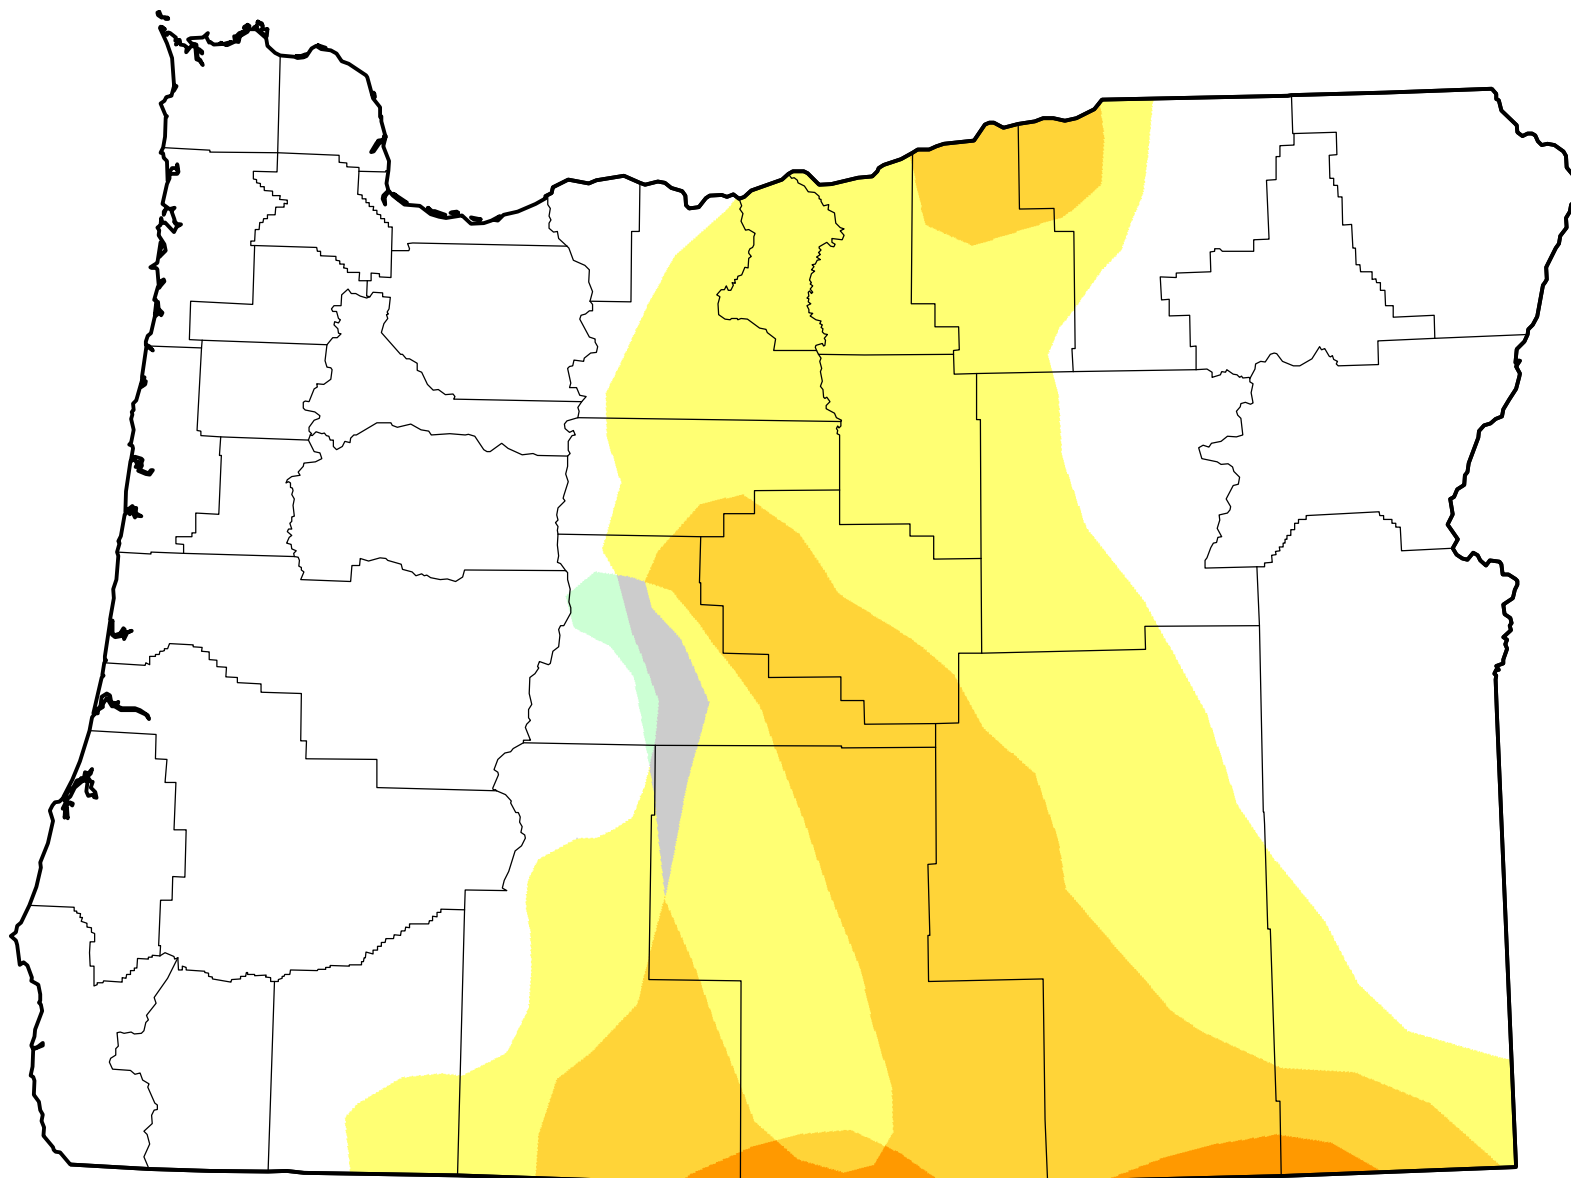

# U.S. Drought Monitor Class Change - Oregon

26 Week

April 24, 2012  
compared to  
October 27, 2011

[droughtmonitor.unl.edu](http://droughtmonitor.unl.edu)

-  5 Class Degradation
-  4 Class Degradation
-  3 Class Degradation
-  2 Class Degradation
-  1 Class Degradation
-  No Change
-  1 Class Improvement
-  2 Class Improvement
-  3 Class Improvement
-  4 Class Improvement
-  5 Class Improvement