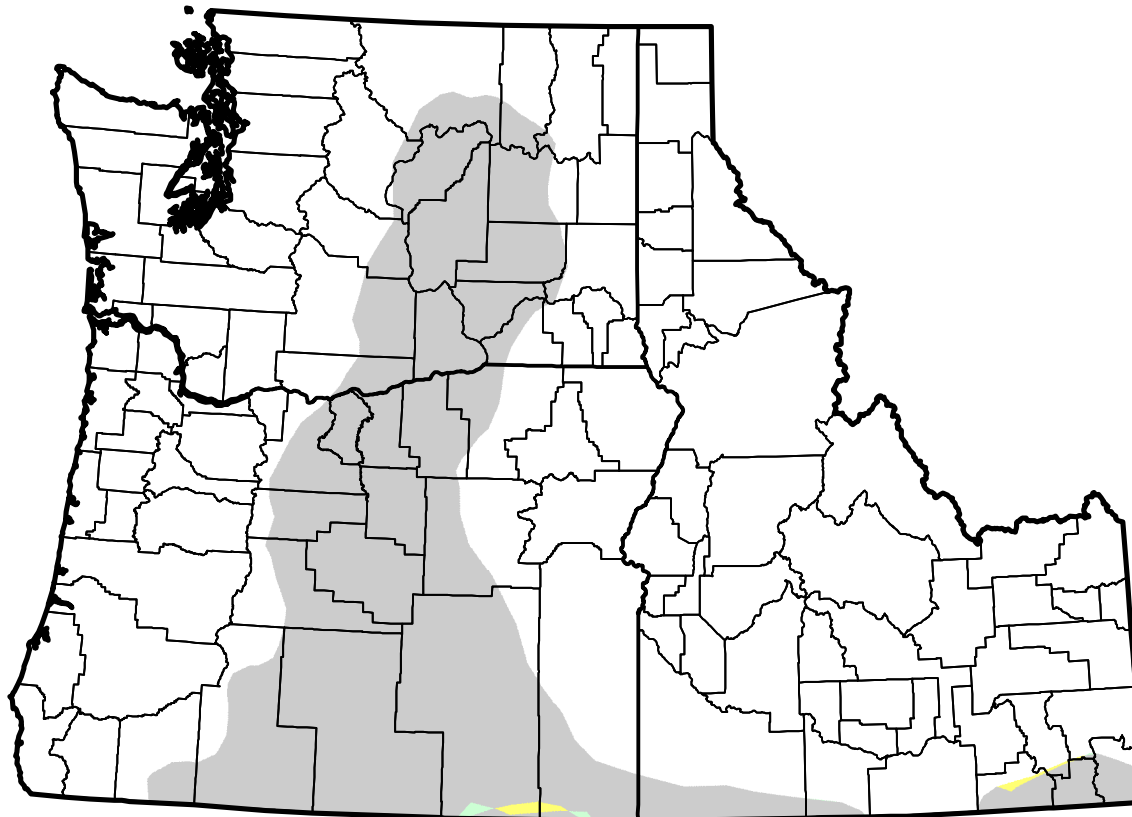

# U.S. Drought Monitor Class Change - USDA Northwest Climate Hub

1 Week

April 24, 2012  
compared to  
April 17, 2012