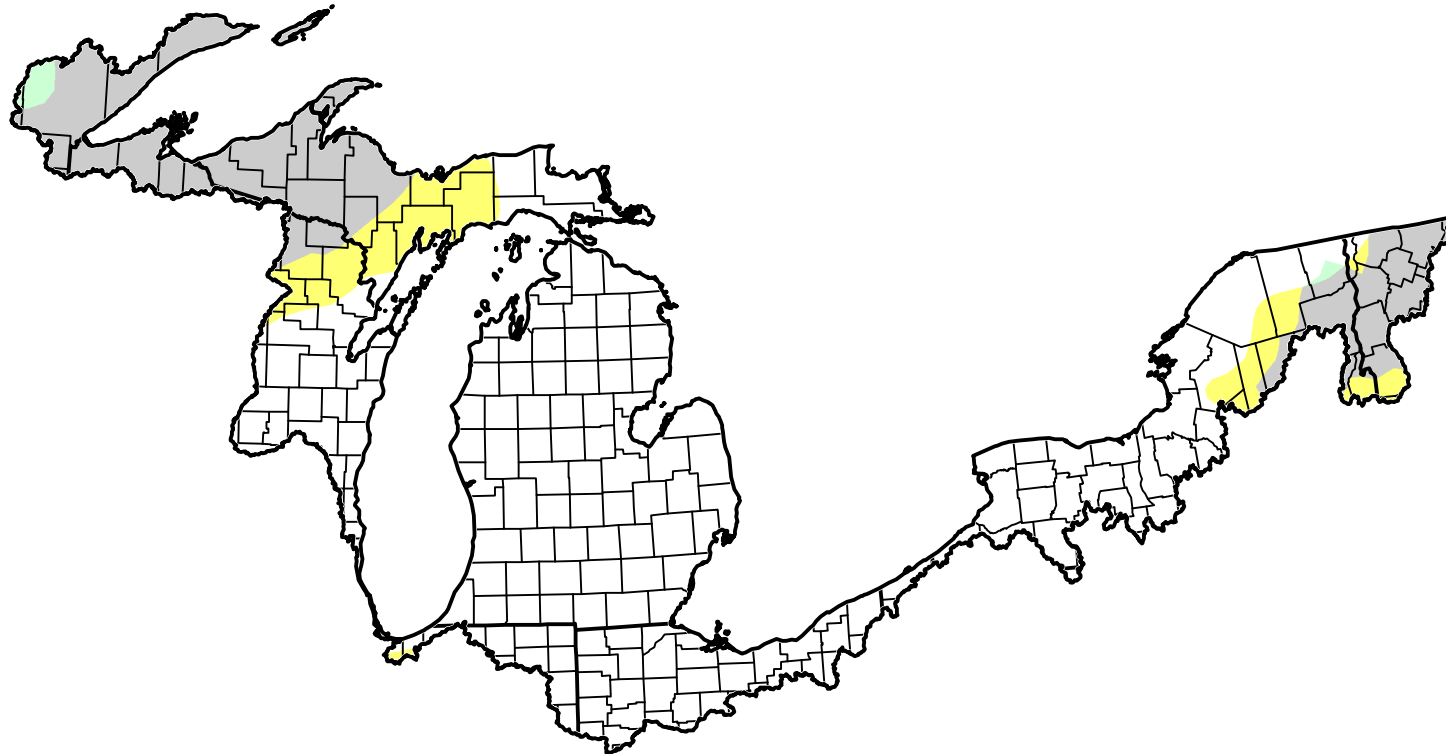

U.S. Drought Monitor Class Change - Great Lakes Watershed 3 Months

April 24, 2012
compared to
January 31, 2012