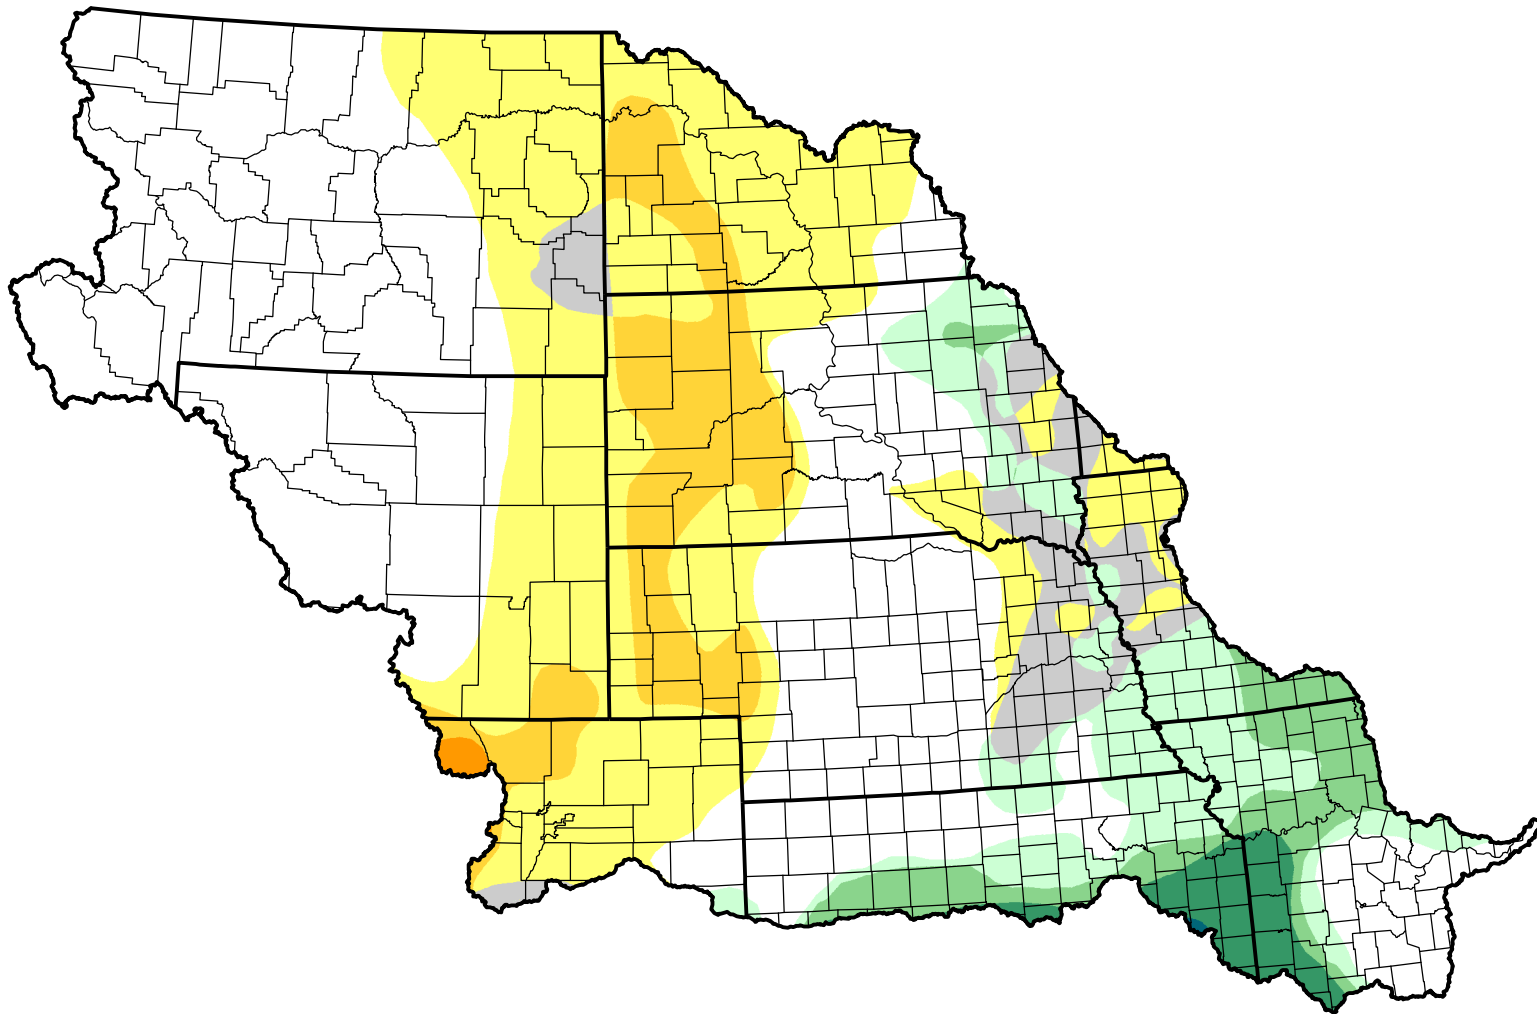

U.S. Drought Monitor Class Change - Missouri Watershed

26 Week

April 24, 2012
compared to
October 27, 2011

droughtmonitor.unl.edu

- 5 Class Degradation
- 4 Class Degradation
- 3 Class Degradation
- 2 Class Degradation
- 1 Class Degradation
- No Change
- 1 Class Improvement
- 2 Class Improvement
- 3 Class Improvement
- 4 Class Improvement
- 5 Class Improvement