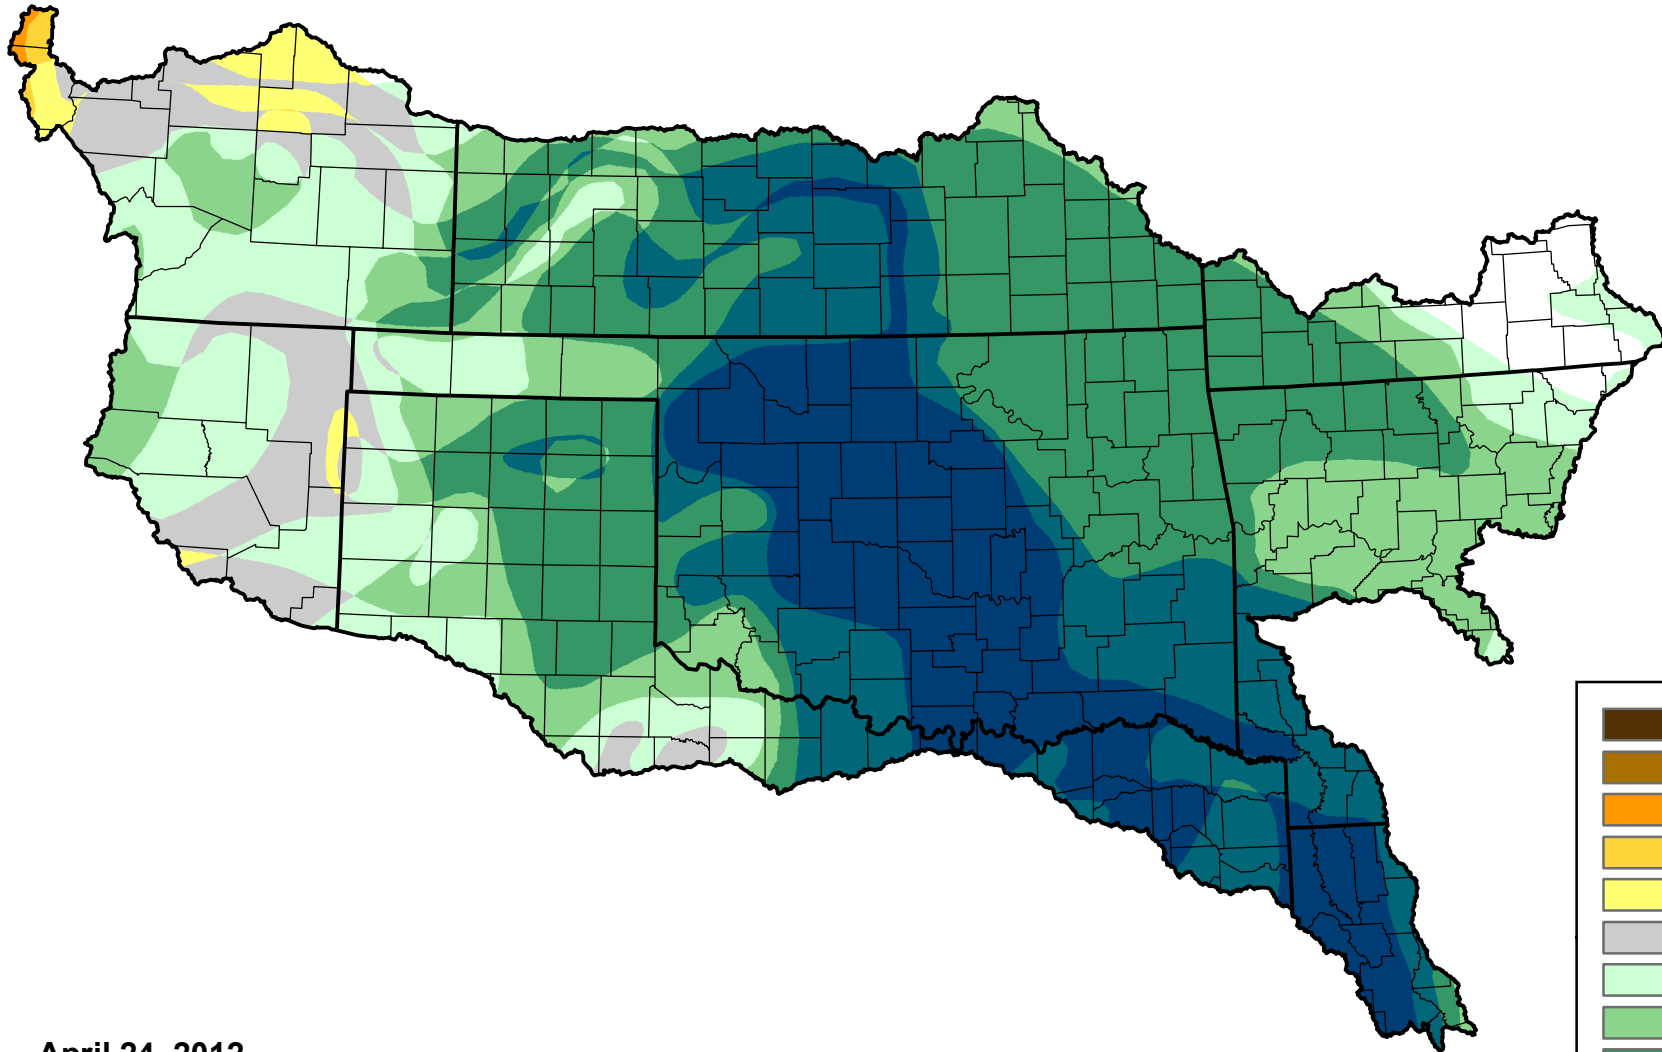

U.S. Drought Monitor Class Change - Arkansas-White-Red Watershed

Start of Water Year

April 24, 2012
compared to
September 29, 2011

droughtmonitor.unl.edu

- | | |
|---|---------------------|
|  | 5 Class Degradation |
|  | 4 Class Degradation |
|  | 3 Class Degradation |
|  | 2 Class Degradation |
|  | 1 Class Degradation |
|  | No Change |
|  | 1 Class Improvement |
|  | 2 Class Improvement |
|  | 3 Class Improvement |
|  | 4 Class Improvement |
|  | 5 Class Improvement |