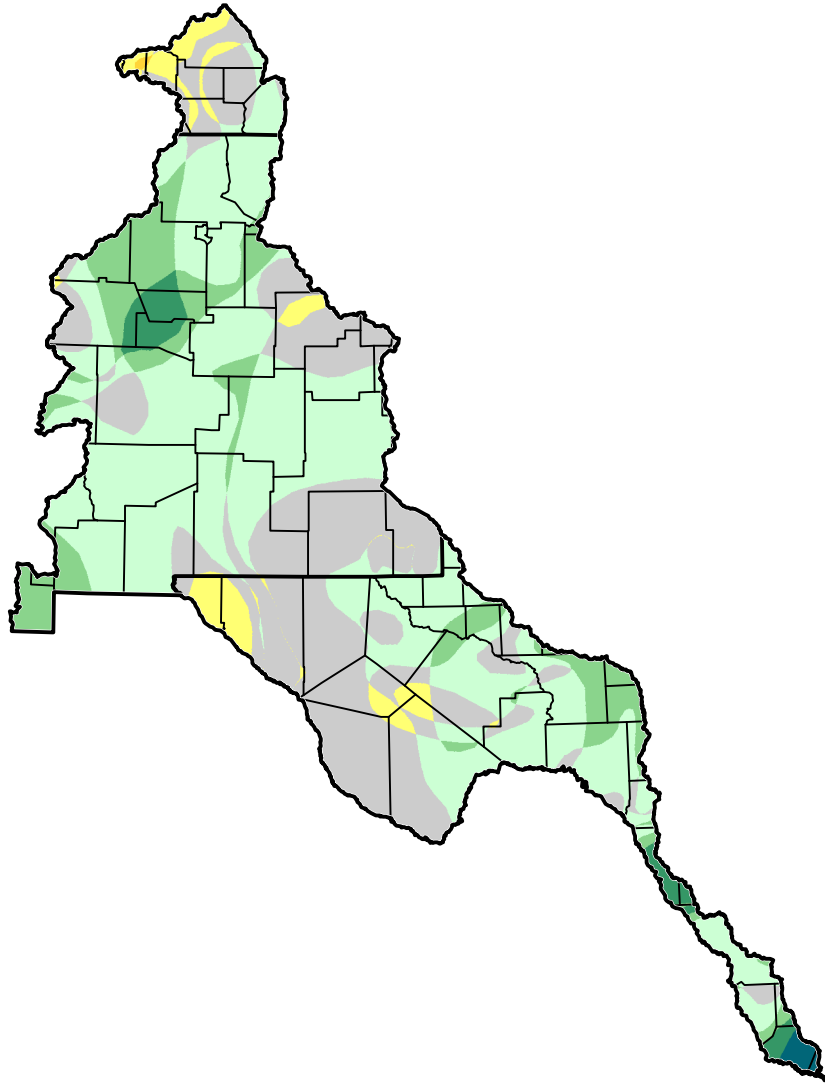

U.S. Drought Monitor Class Change - Rio Grande Watershed 6 Months

April 24, 2012
compared to
November 8, 2011