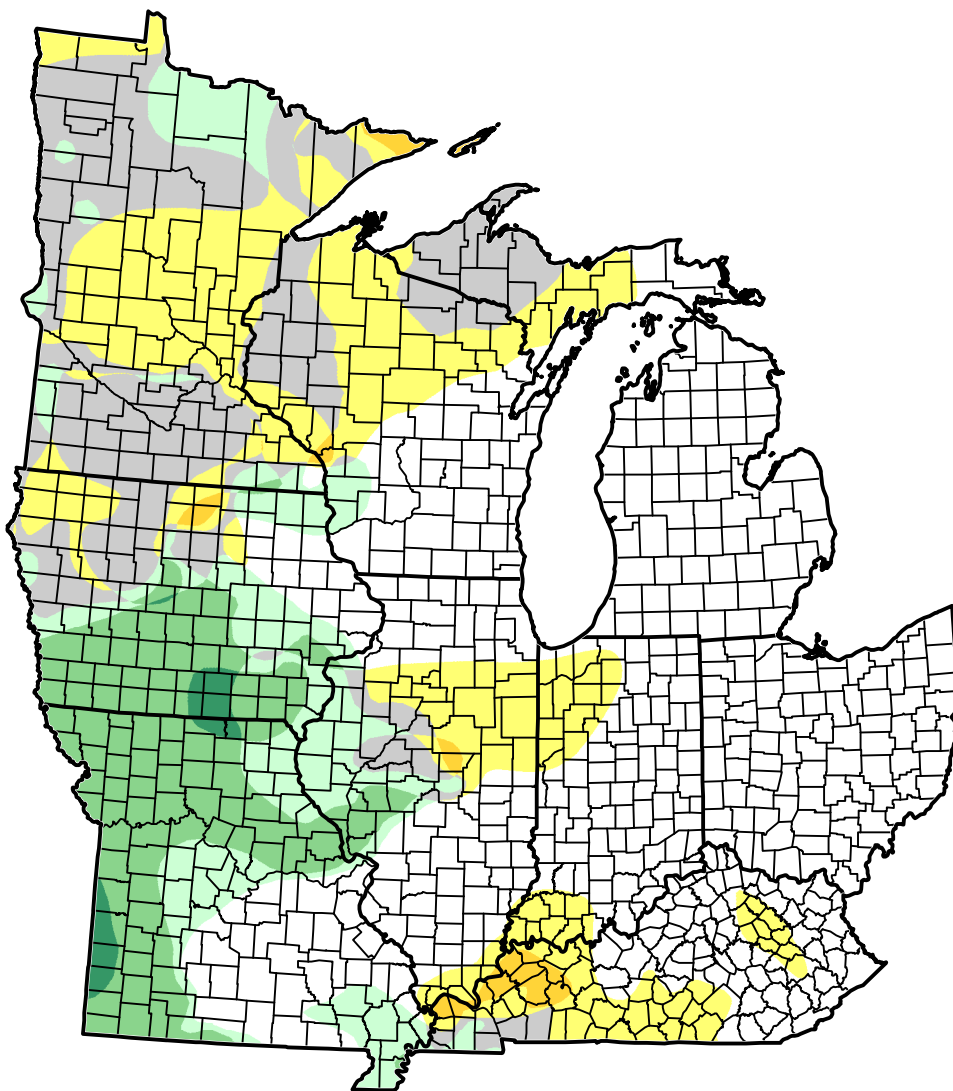

# U.S. Drought Monitor Class Change - Midwest 6 Months

April 24, 2012  
compared to  
November 8, 2011