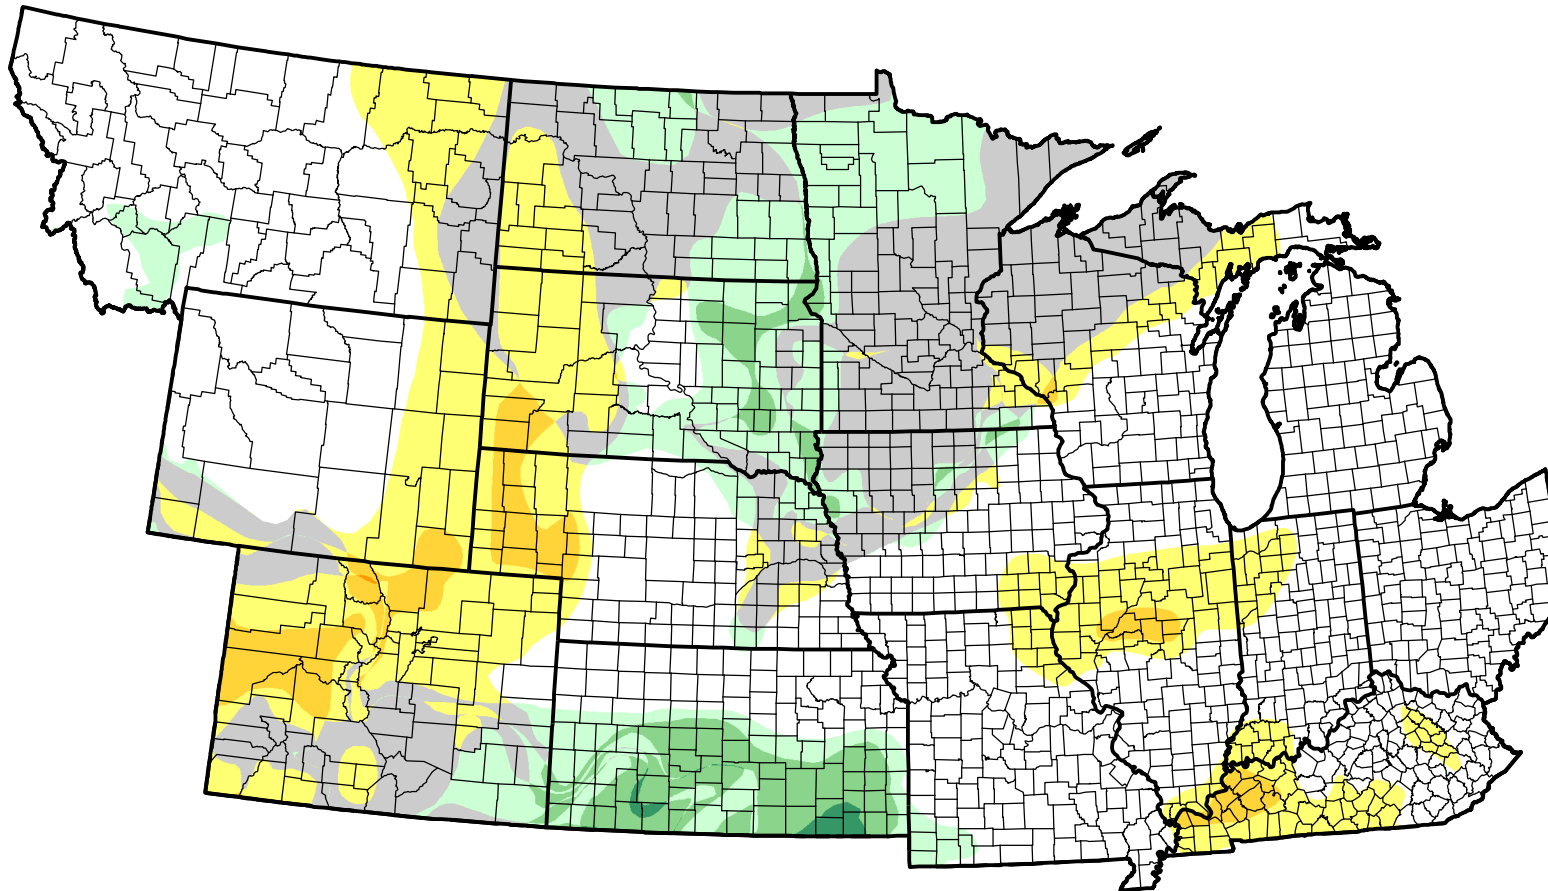

U.S. Drought Monitor Class Change - NWS Central 8 Week

April 24, 2012
compared to
March 1, 2012

droughtmonitor.unl.edu