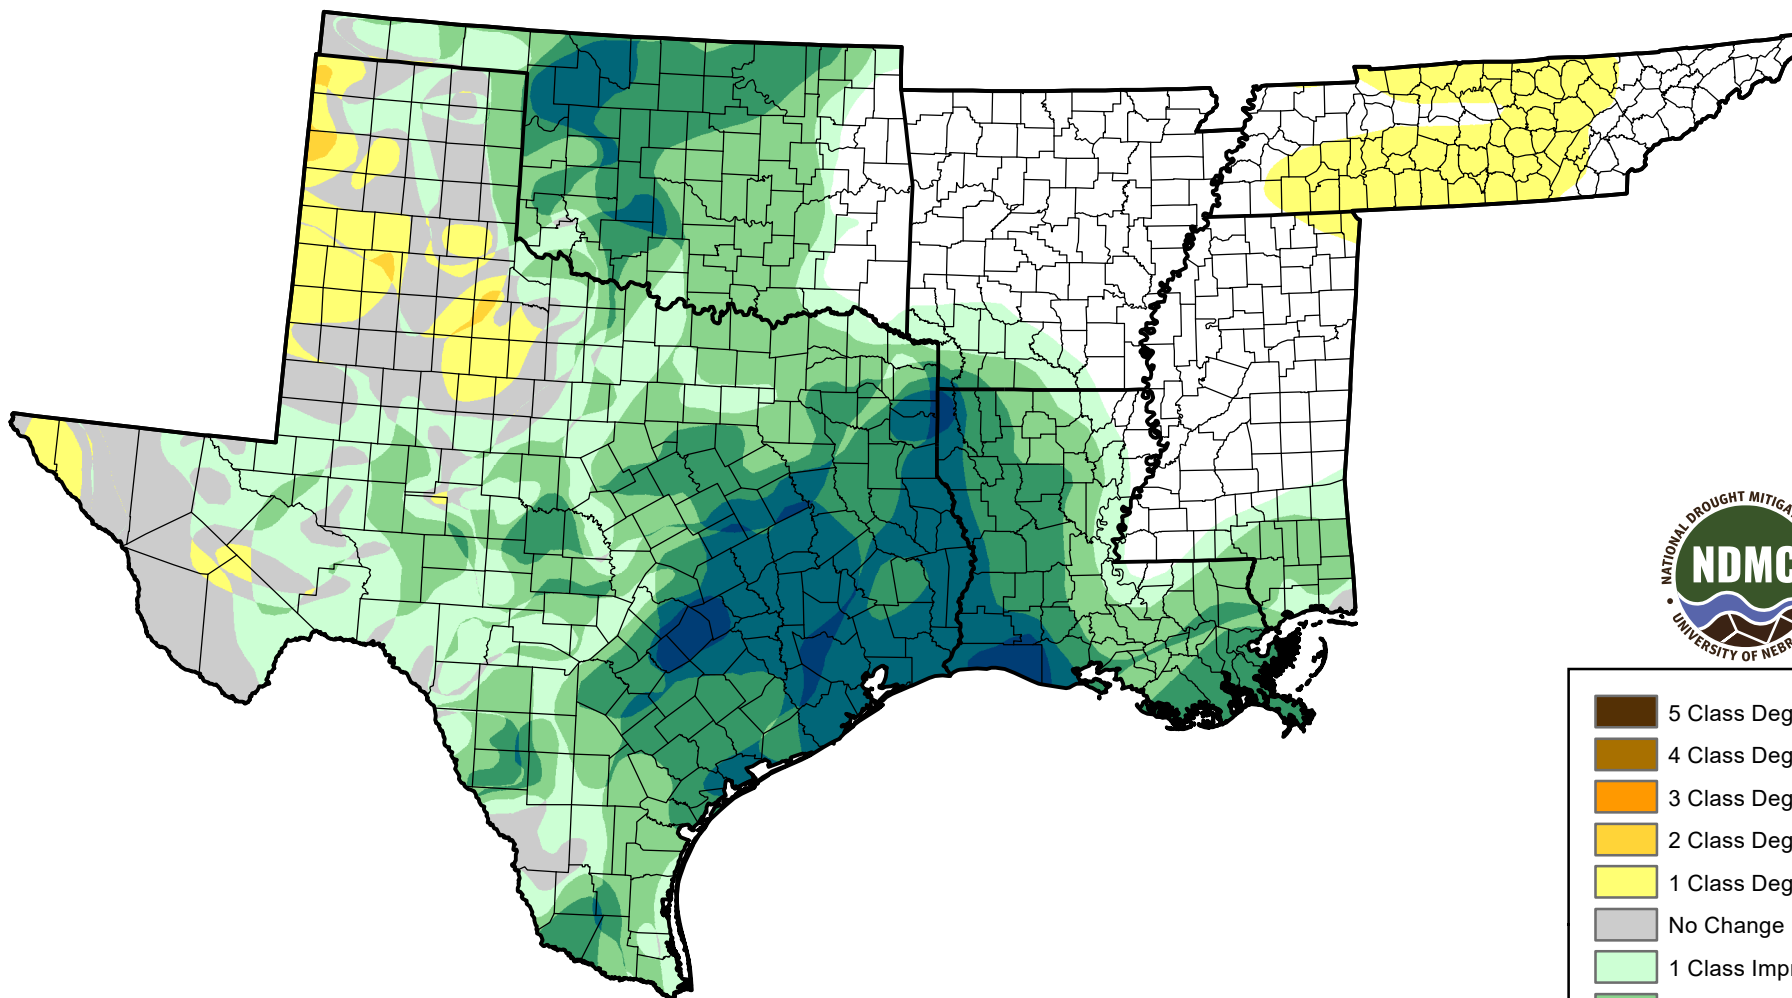

U.S. Drought Monitor Class Change - South

Start of Calendar Year

April 24, 2012
compared to
January 5, 2012

droughtmonitor.unl.edu

-  5 Class Degradation
-  4 Class Degradation
-  3 Class Degradation
-  2 Class Degradation
-  1 Class Degradation
-  No Change
-  1 Class Improvement
-  2 Class Improvement
-  3 Class Improvement
-  4 Class Improvement
-  5 Class Improvement