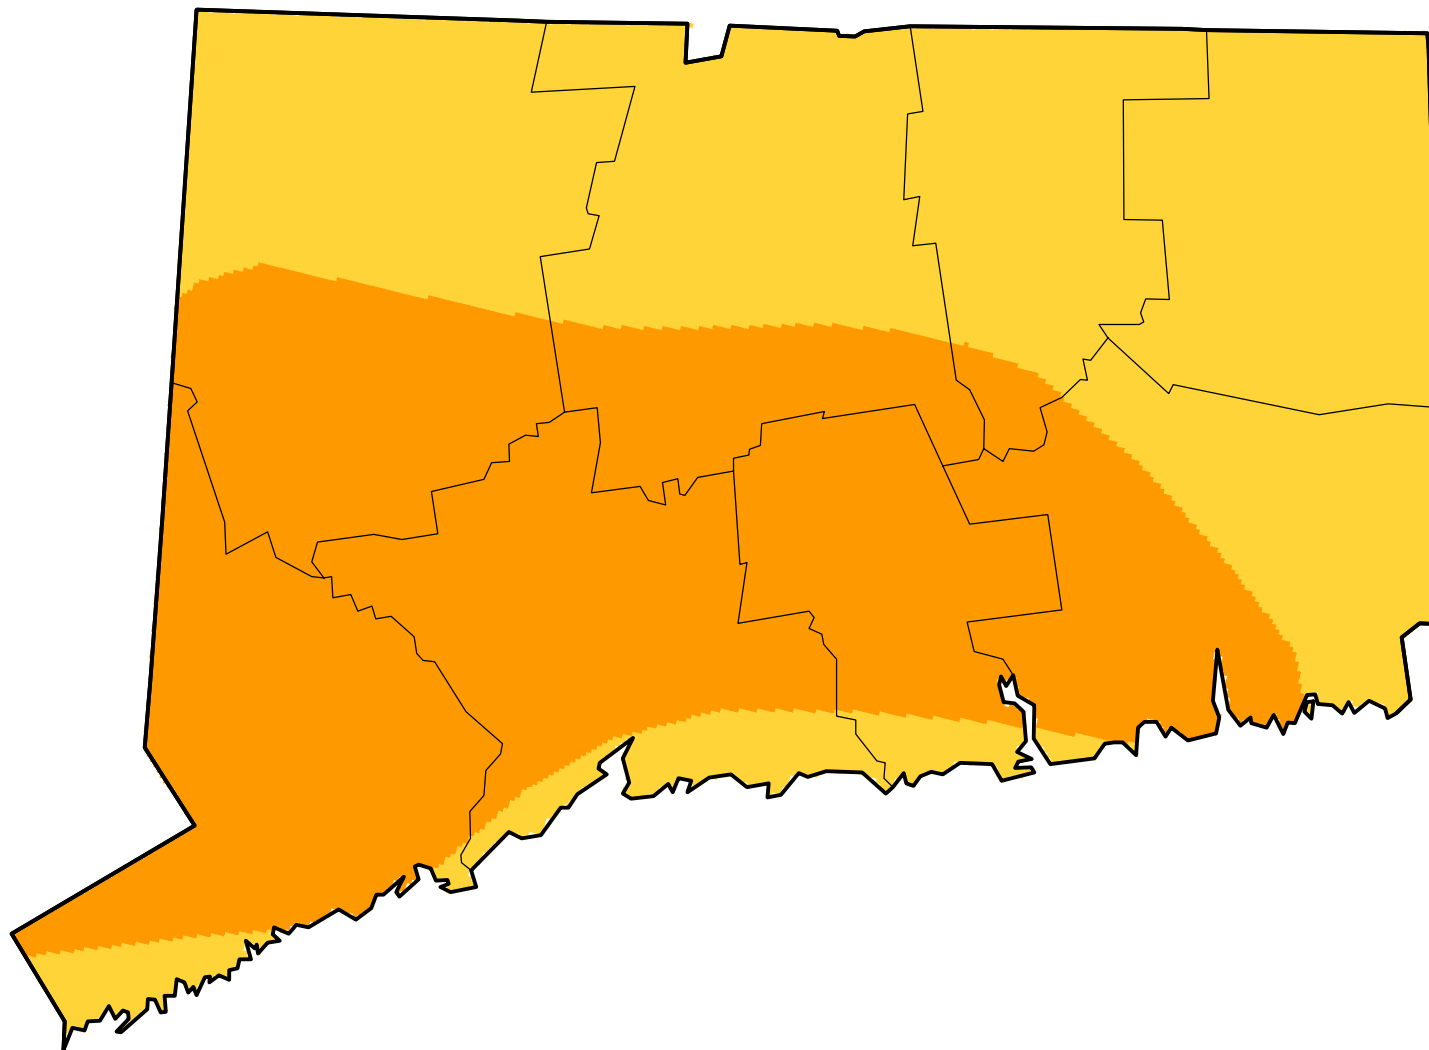

U.S. Drought Monitor Class Change - Connecticut

26 Week

May 1, 2012
compared to
November 3, 2011

droughtmonitor.unl.edu

-  5 Class Degradation
-  4 Class Degradation
-  3 Class Degradation
-  2 Class Degradation
-  1 Class Degradation
-  No Change
-  1 Class Improvement
-  2 Class Improvement
-  3 Class Improvement
-  4 Class Improvement
-  5 Class Improvement