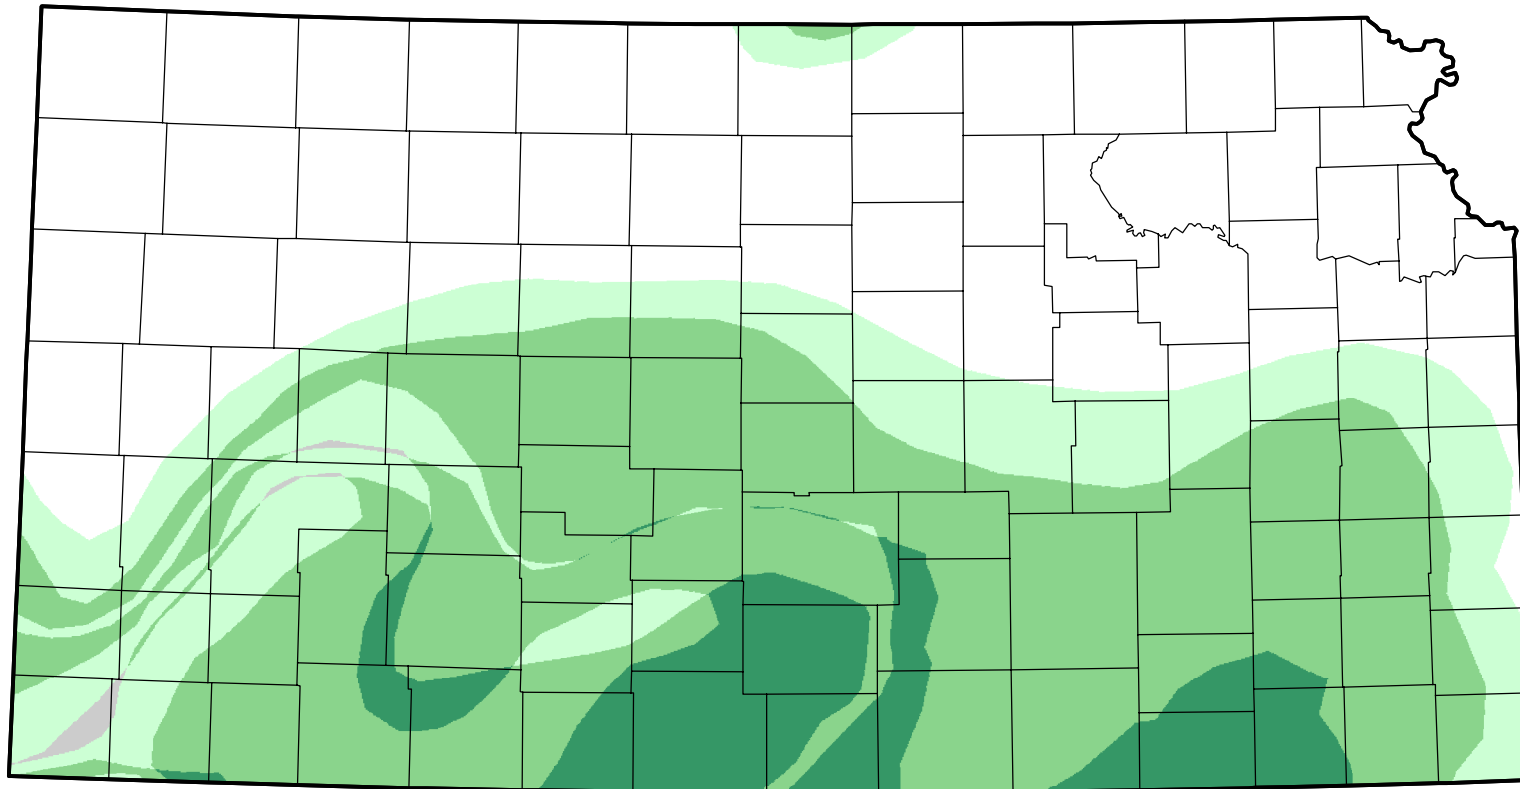

U.S. Drought Monitor Class Change - Kansas

Start of Calendar Year

May 1, 2012
compared to
January 5, 2012

droughtmonitor.unl.edu