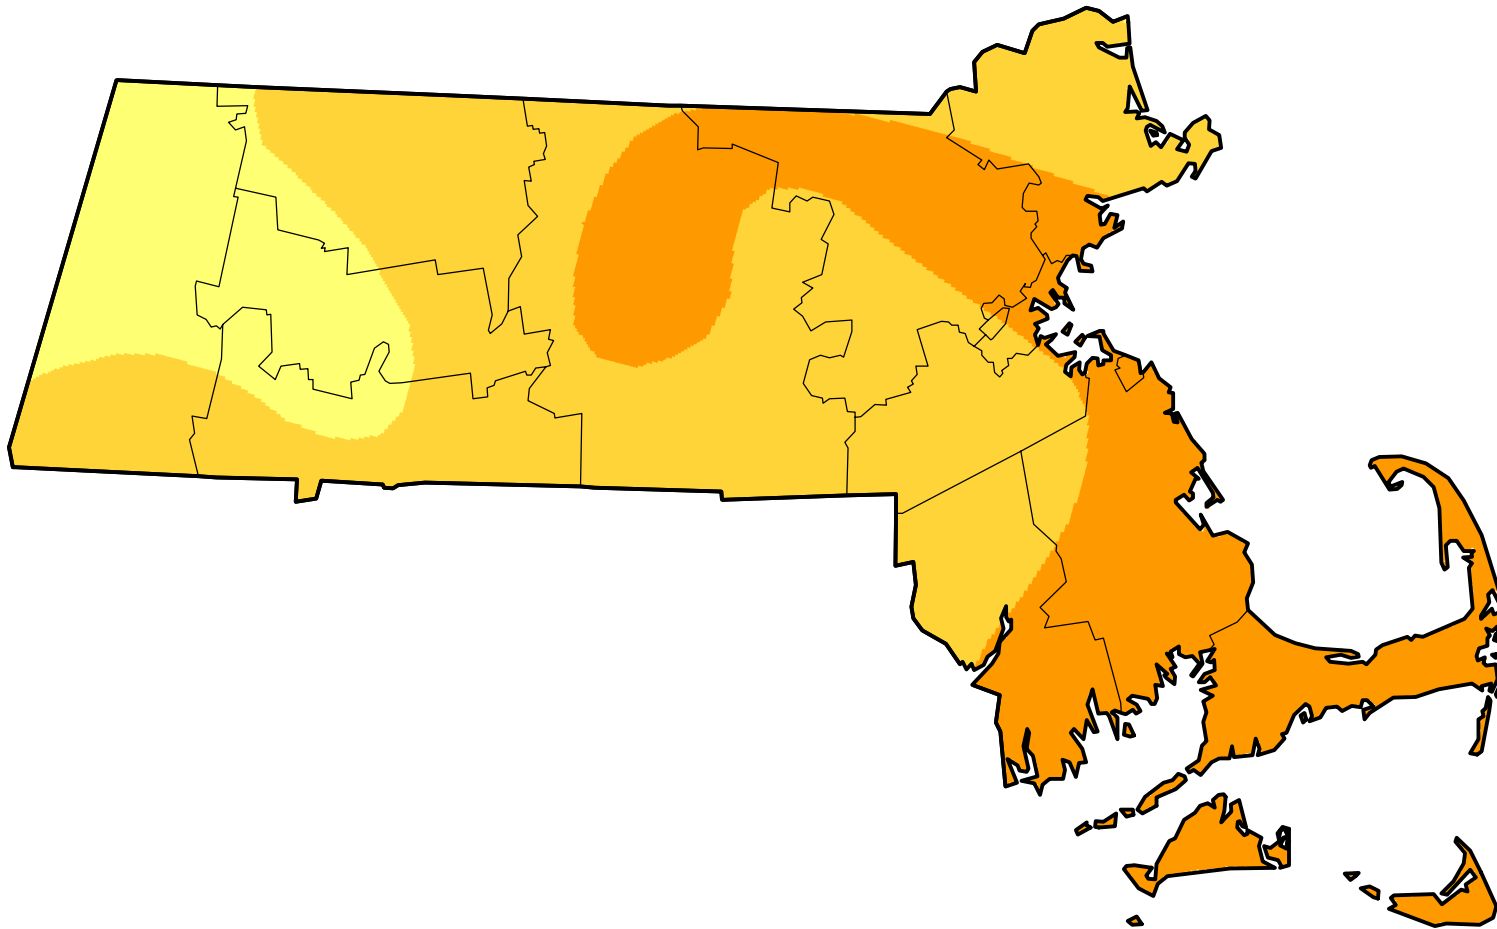

U.S. Drought Monitor Class Change - Massachusetts

Start of Water Year

May 1, 2012
compared to
September 29, 2011

droughtmonitor.unl.edu