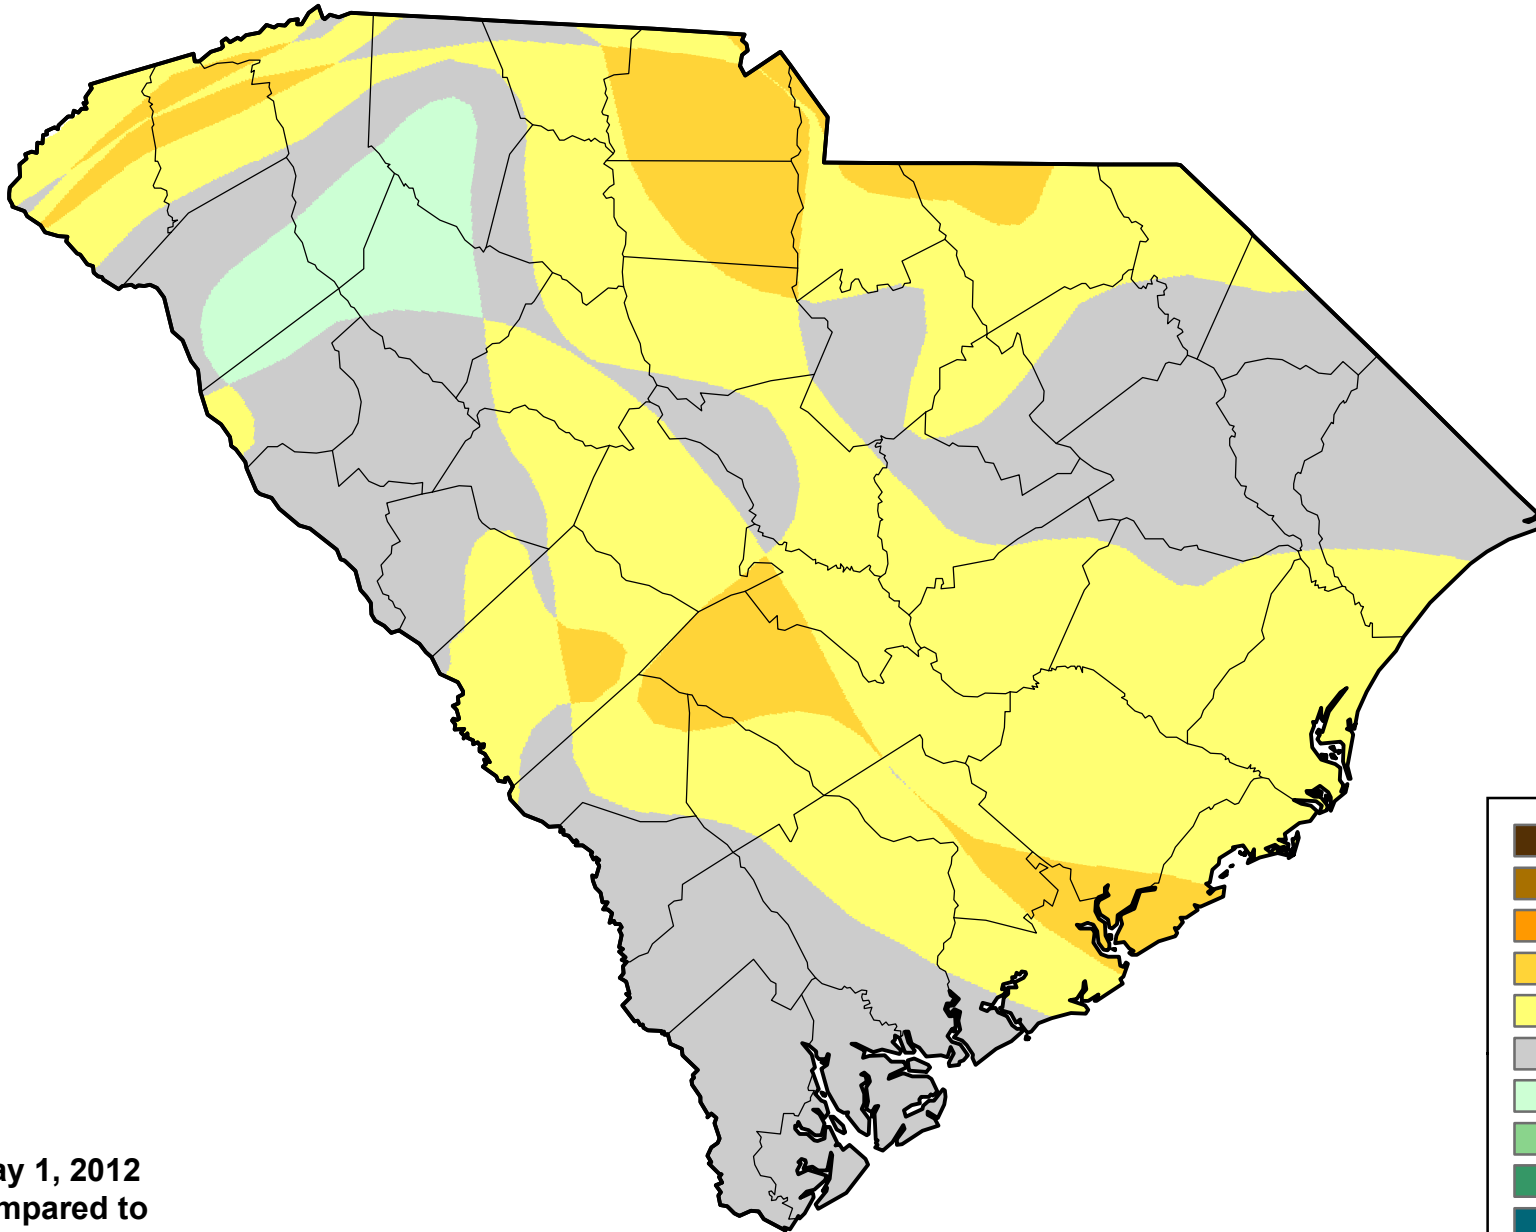

U.S. Drought Monitor Class Change - South Carolina

Start of Calendar Year

May 1, 2012
compared to
January 5, 2012

droughtmonitor.unl.edu

-  5 Class Degradation
-  4 Class Degradation
-  3 Class Degradation
-  2 Class Degradation
-  1 Class Degradation
-  No Change
-  1 Class Improvement
-  2 Class Improvement
-  3 Class Improvement
-  4 Class Improvement
-  5 Class Improvement