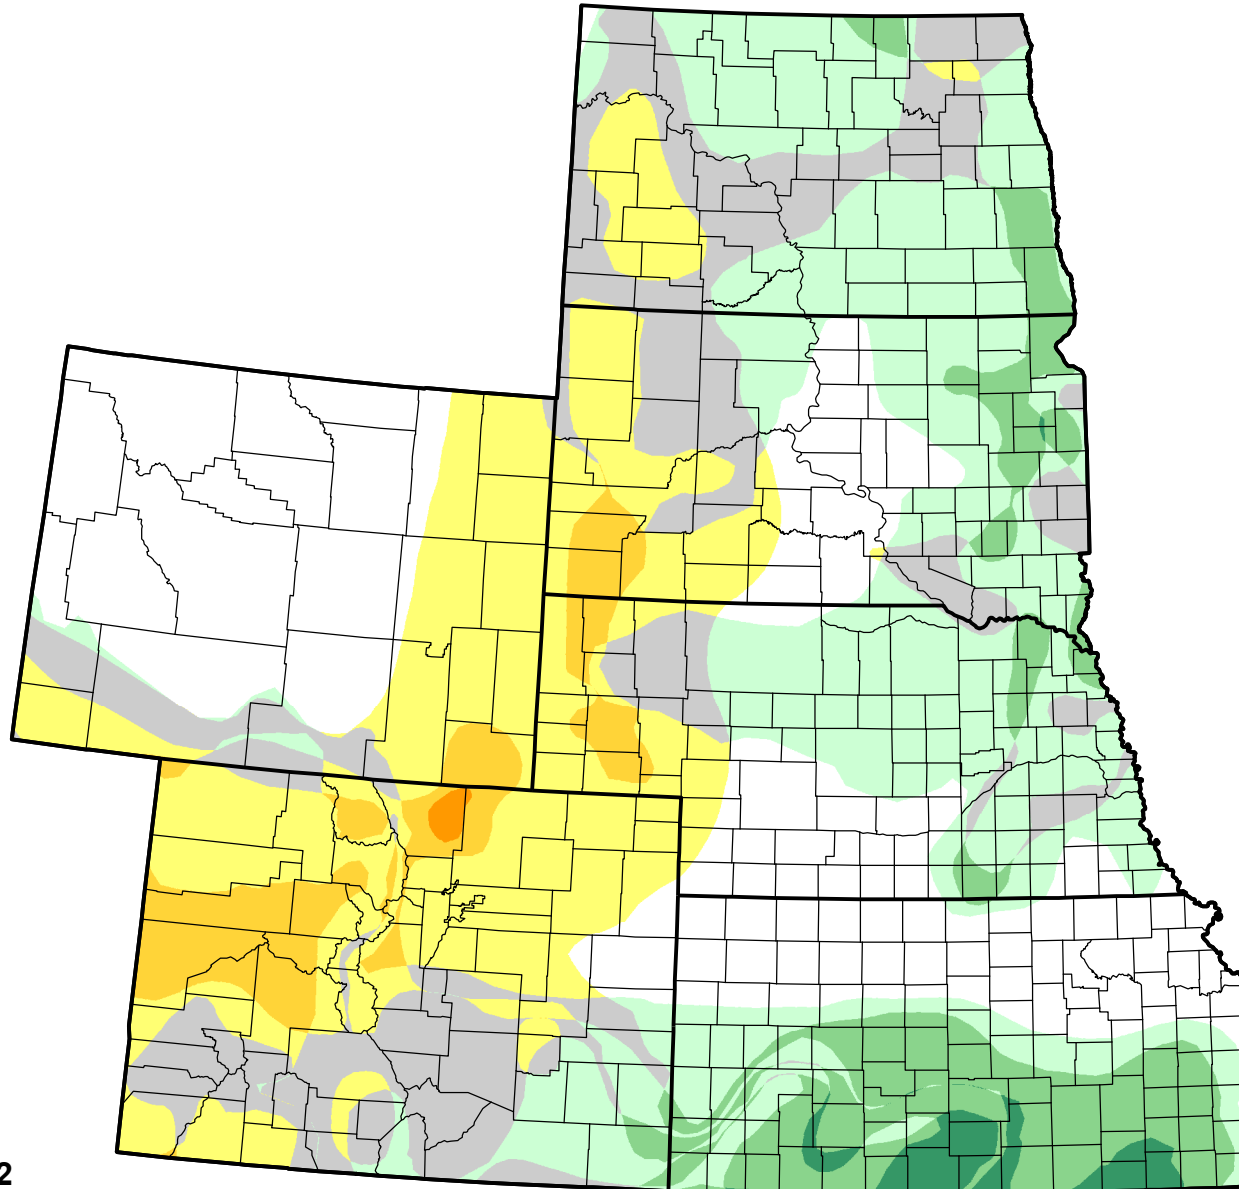

U.S. Drought Monitor Class Change - High Plains

13 Week

May 1, 2012
compared to
February 2, 2012

droughtmonitor.unl.edu

-  5 Class Degradation
-  4 Class Degradation
-  3 Class Degradation
-  2 Class Degradation
-  1 Class Degradation
-  No Change
-  1 Class Improvement
-  2 Class Improvement
-  3 Class Improvement
-  4 Class Improvement
-  5 Class Improvement