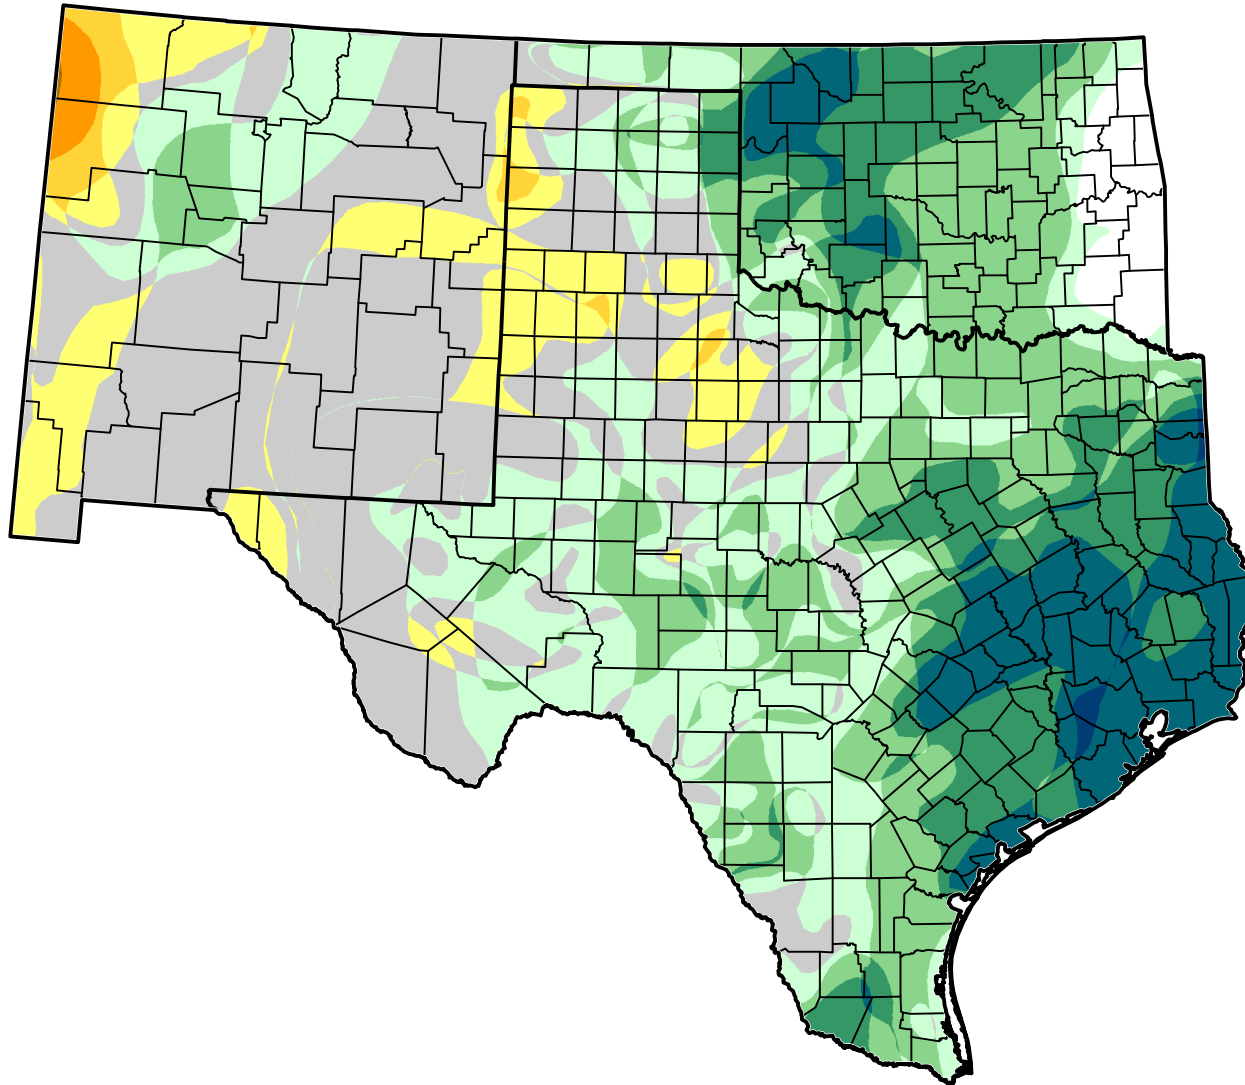

U.S. Drought Monitor Class Change - Southern Plains Area

Start of Calendar Year

May 1, 2012
compared to
January 3, 2012

-  5 Class Degradation
-  4 Class Degradation
-  3 Class Degradation
-  2 Class Degradation
-  1 Class Degradation
-  No Change
-  1 Class Improvement
-  2 Class Improvement
-  3 Class Improvement
-  4 Class Improvement
-  5 Class Improvement