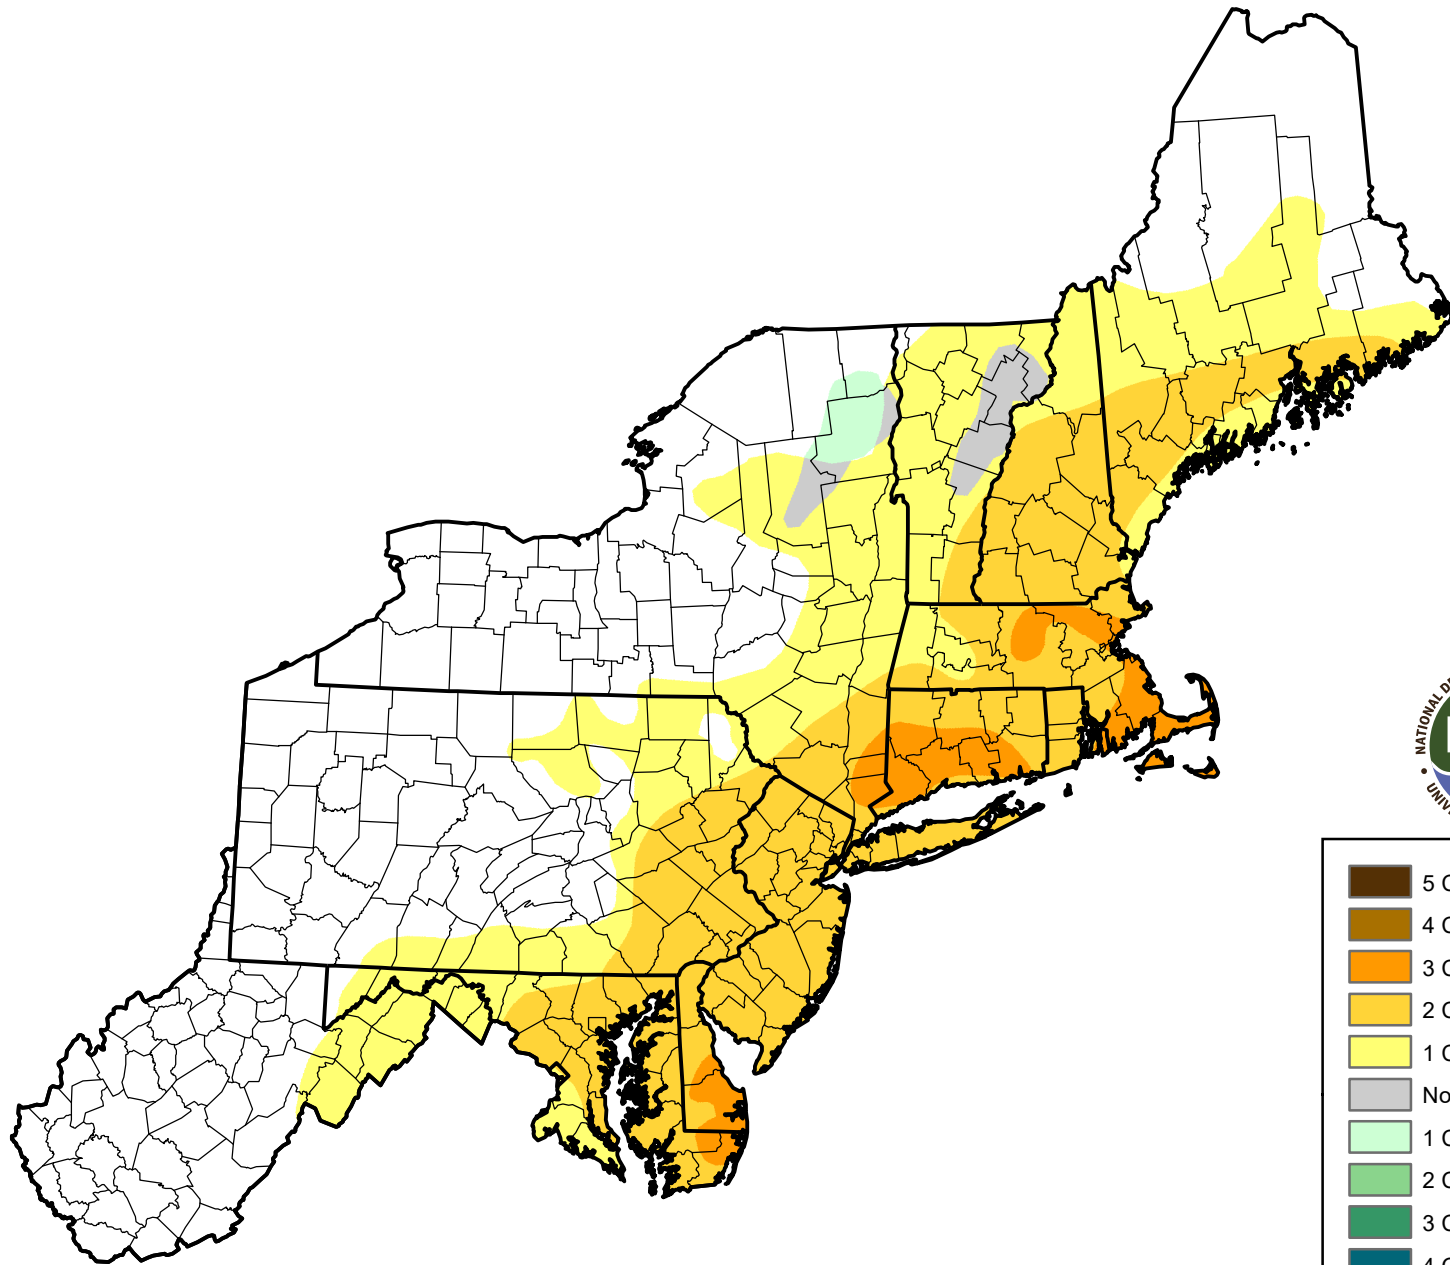

U.S. Drought Monitor Class Change - USDA Northeast Climate Hub

Start of Calendar Year

-  5 Class Degradation
-  4 Class Degradation
-  3 Class Degradation
-  2 Class Degradation
-  1 Class Degradation
-  No Change
-  1 Class Improvement
-  2 Class Improvement
-  3 Class Improvement
-  4 Class Improvement
-  5 Class Improvement

May 8, 2012
compared to
January 5, 2012

droughtmonitor.unl.edu