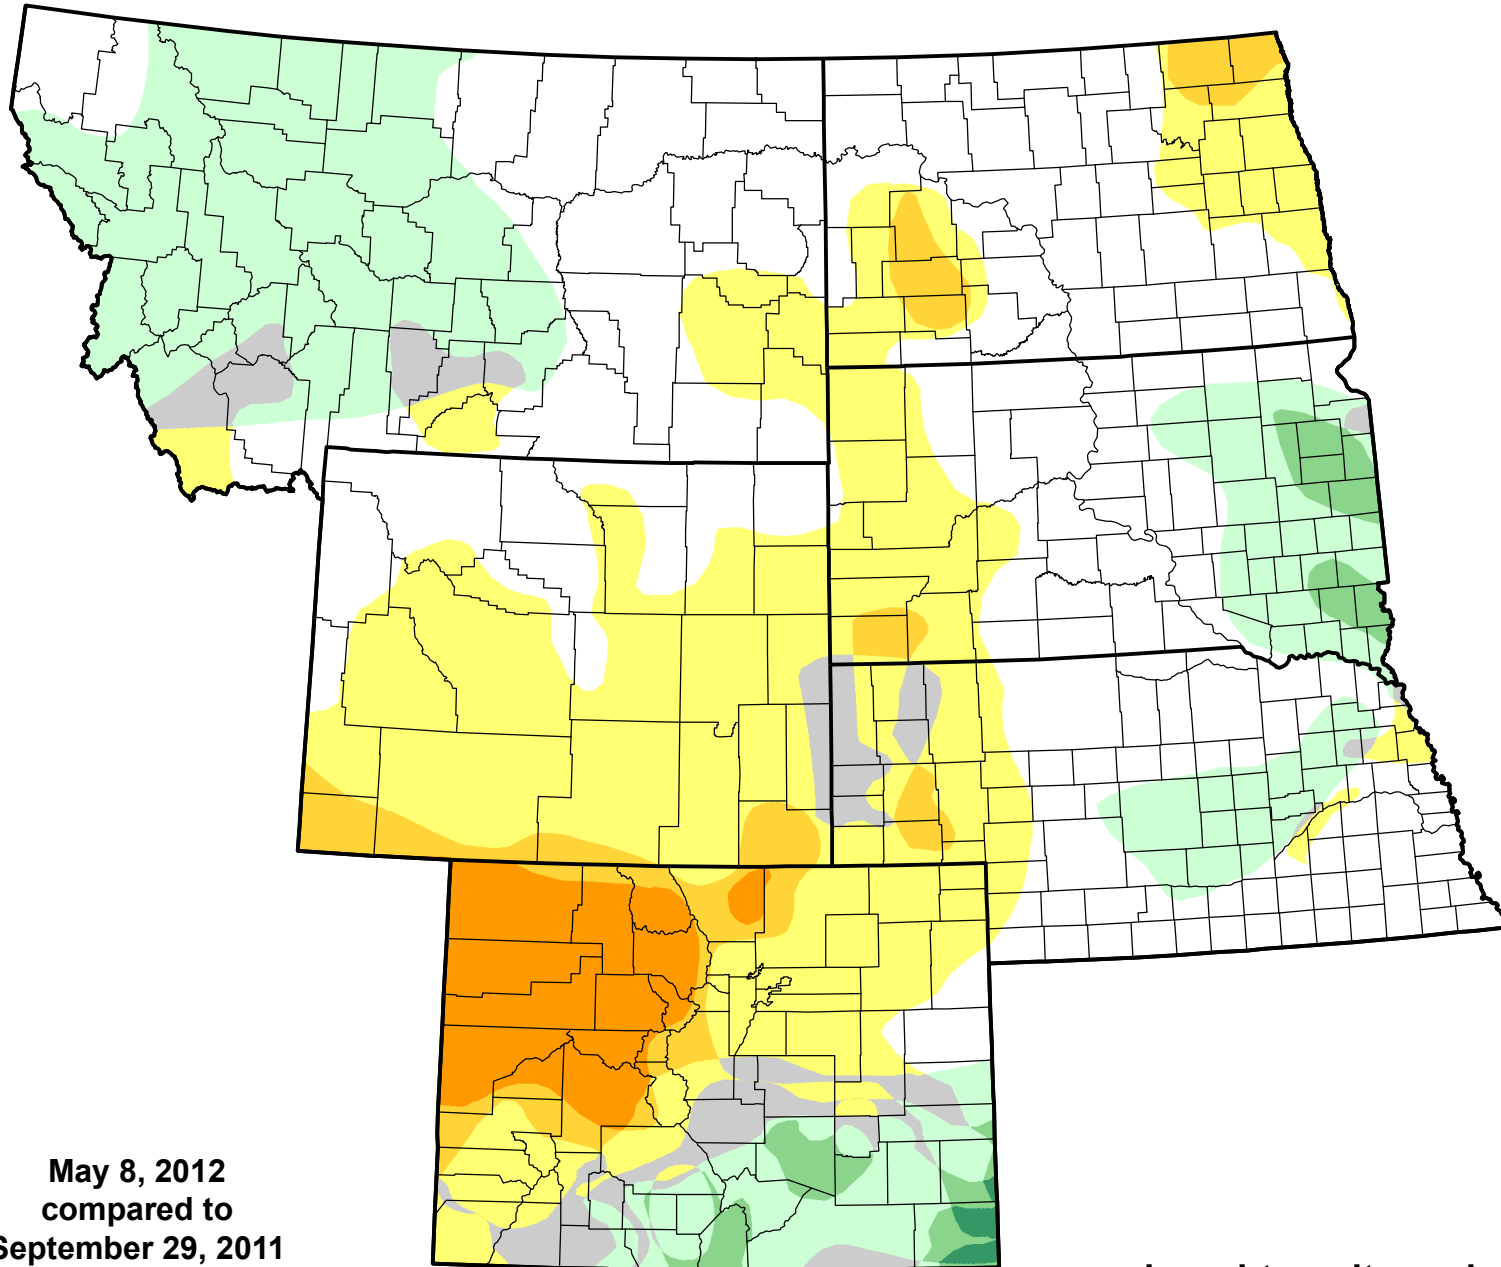

U.S. Drought Monitor Class Change - USDA Northern Plains Climate Hub Start of Water Year

May 8, 2012
compared to
September 29, 2011

droughtmonitor.unl.edu

- 5 Class Degradation
- 4 Class Degradation
- 3 Class Degradation
- 2 Class Degradation
- 1 Class Degradation
- No Change
- 1 Class Improvement
- 2 Class Improvement
- 3 Class Improvement
- 4 Class Improvement
- 5 Class Improvement