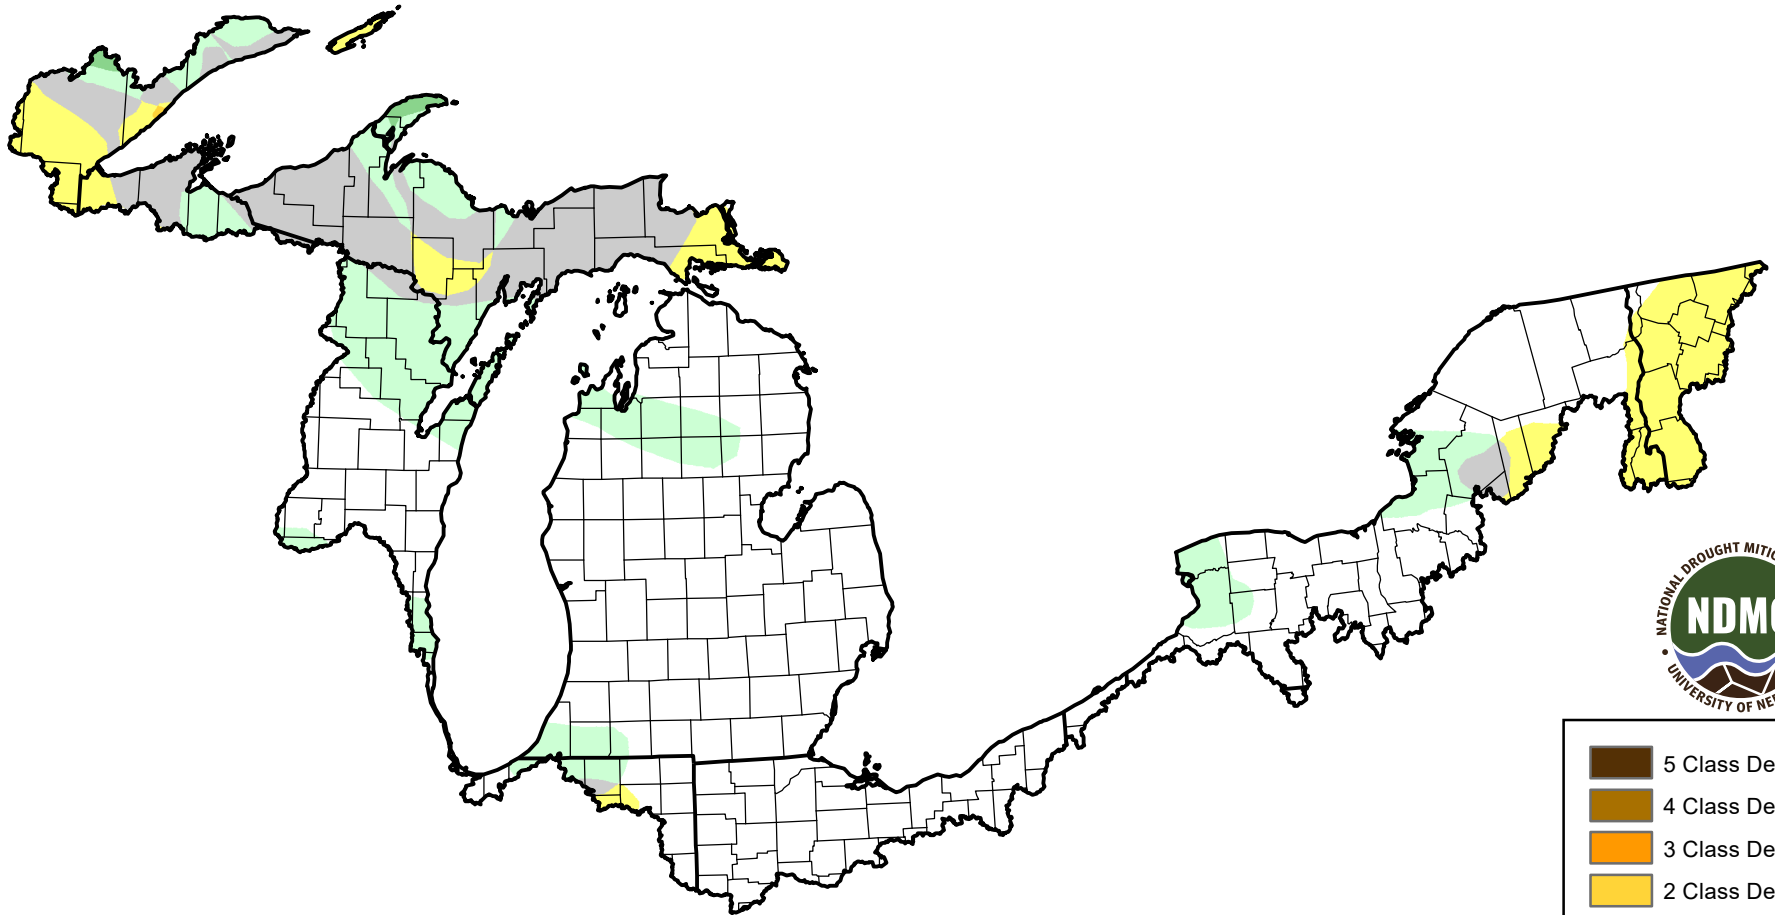

# U.S. Drought Monitor Class Change - Great Lakes Watershed

## Start of Water Year

May 8, 2012  
compared to  
September 29, 2011

[droughtmonitor.unl.edu](http://droughtmonitor.unl.edu)

- |   |                     |
|---|---------------------|
|  | 5 Class Degradation |
|  | 4 Class Degradation |
|  | 3 Class Degradation |
|  | 2 Class Degradation |
|  | 1 Class Degradation |
|  | No Change           |
|  | 1 Class Improvement |
|  | 2 Class Improvement |
|  | 3 Class Improvement |
|  | 4 Class Improvement |
|  | 5 Class Improvement |