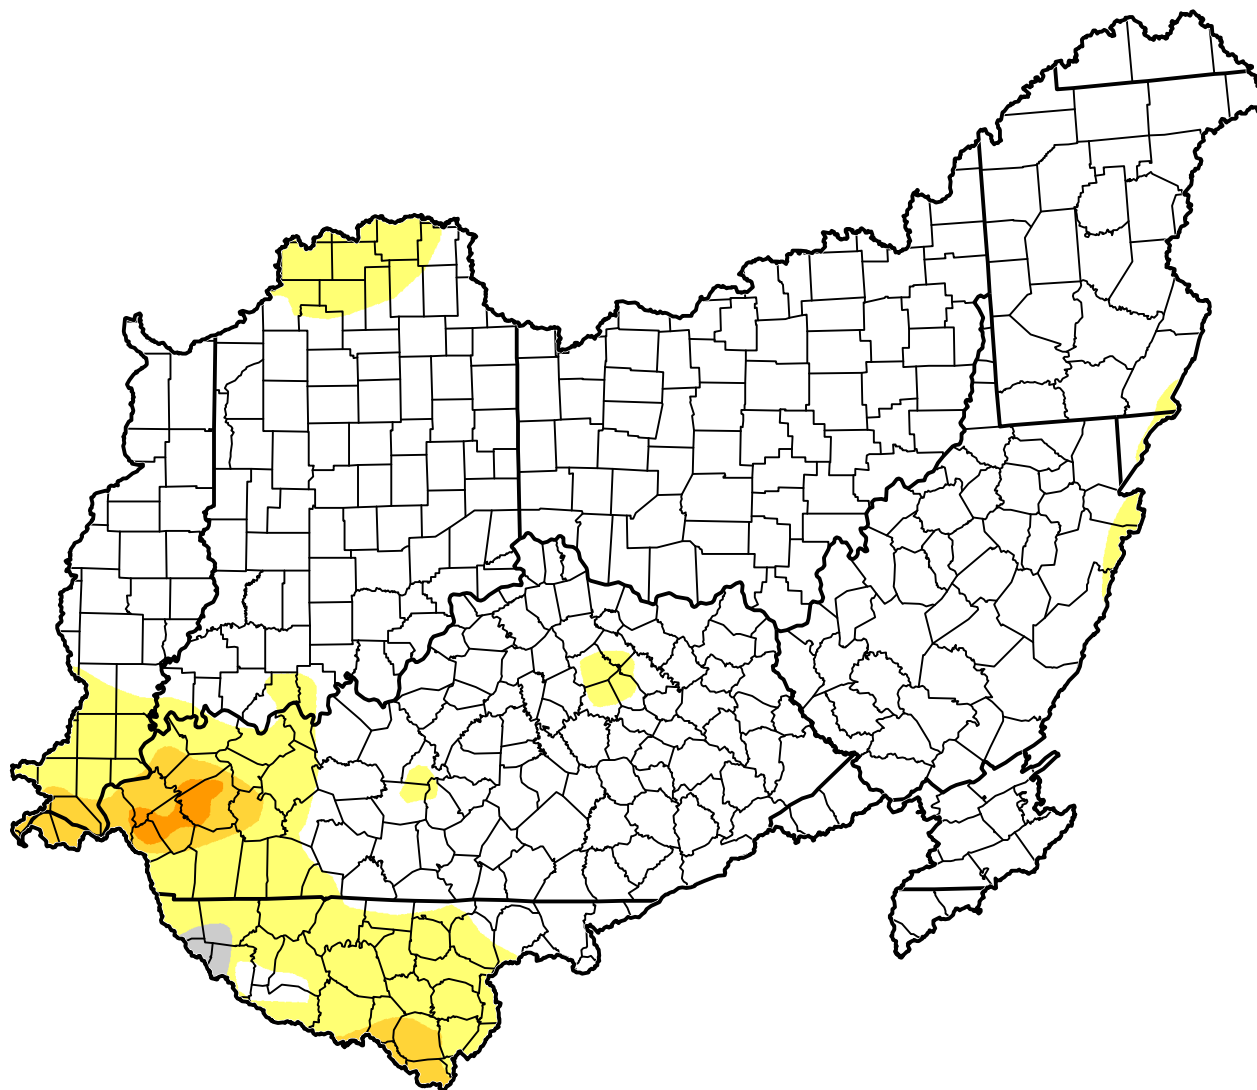

U.S. Drought Monitor Class Change - Ohio Watershed

6 Months

May 8, 2012
compared to
November 22, 2011