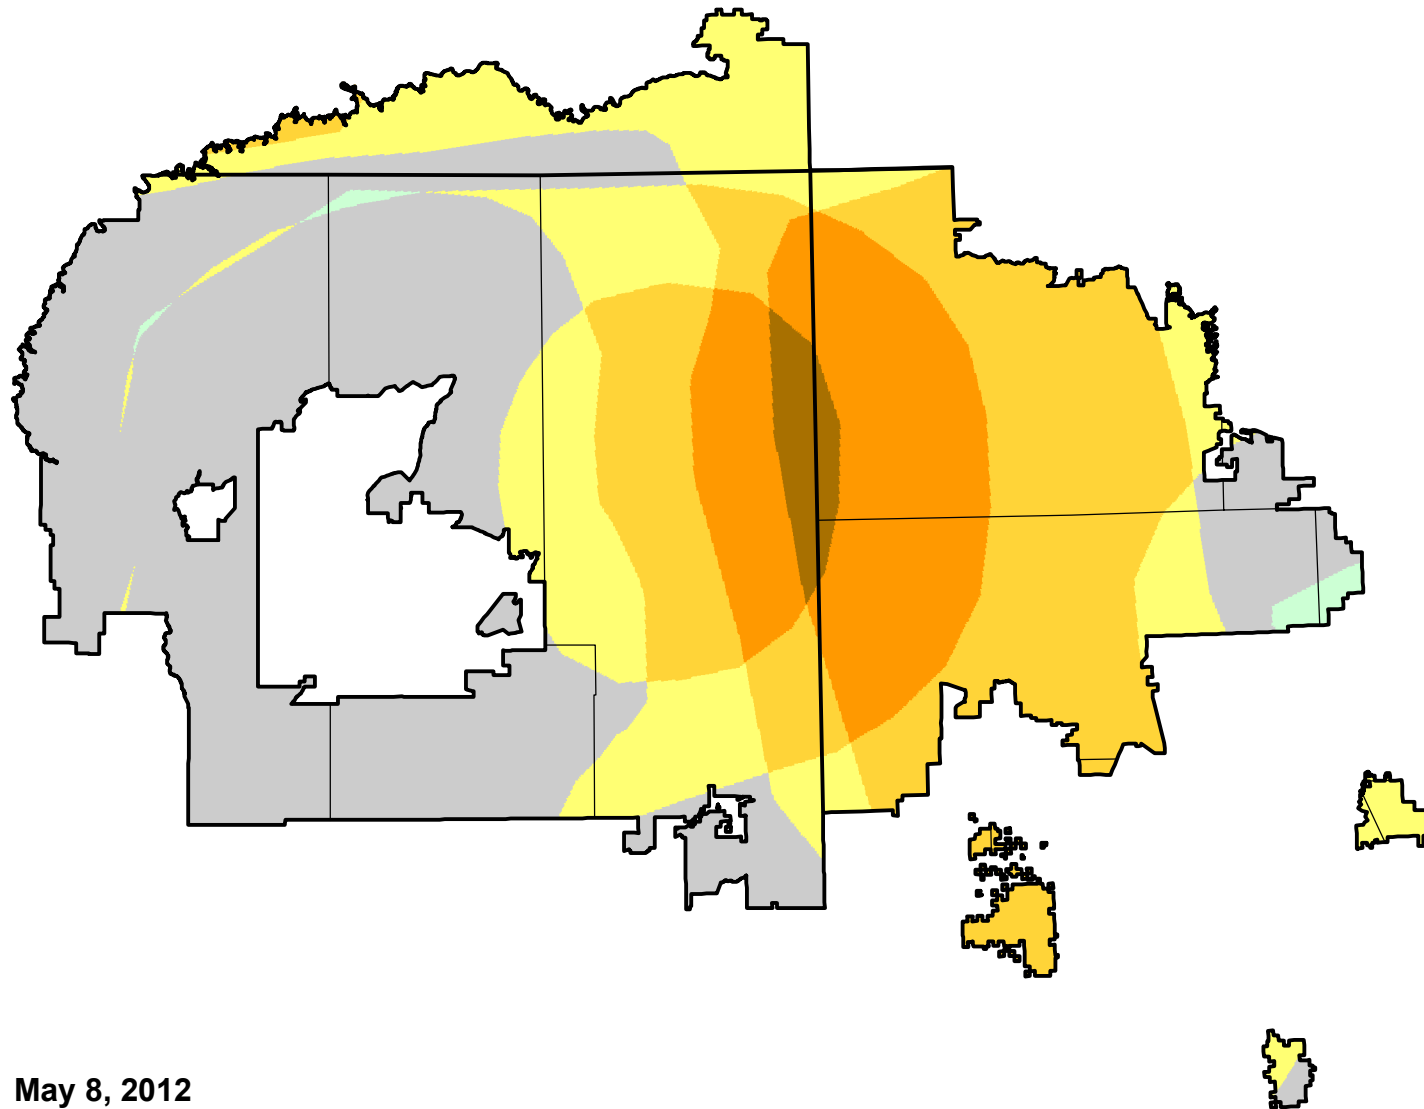

U.S. Drought Monitor Class Change - Navajo

8 Week

May 8, 2012
compared to
March 15, 2012

droughtmonitor.unl.edu

- | | |
|---------------|---------------------|
| Dark Brown | 5 Class Degradation |
| Brown | 4 Class Degradation |
| Orange | 3 Class Degradation |
| Yellow-Orange | 2 Class Degradation |
| Yellow | 1 Class Degradation |
| Grey | No Change |
| Light Green | 1 Class Improvement |
| Green | 2 Class Improvement |
| Dark Green | 3 Class Improvement |
| Teal | 4 Class Improvement |
| Dark Blue | 5 Class Improvement |