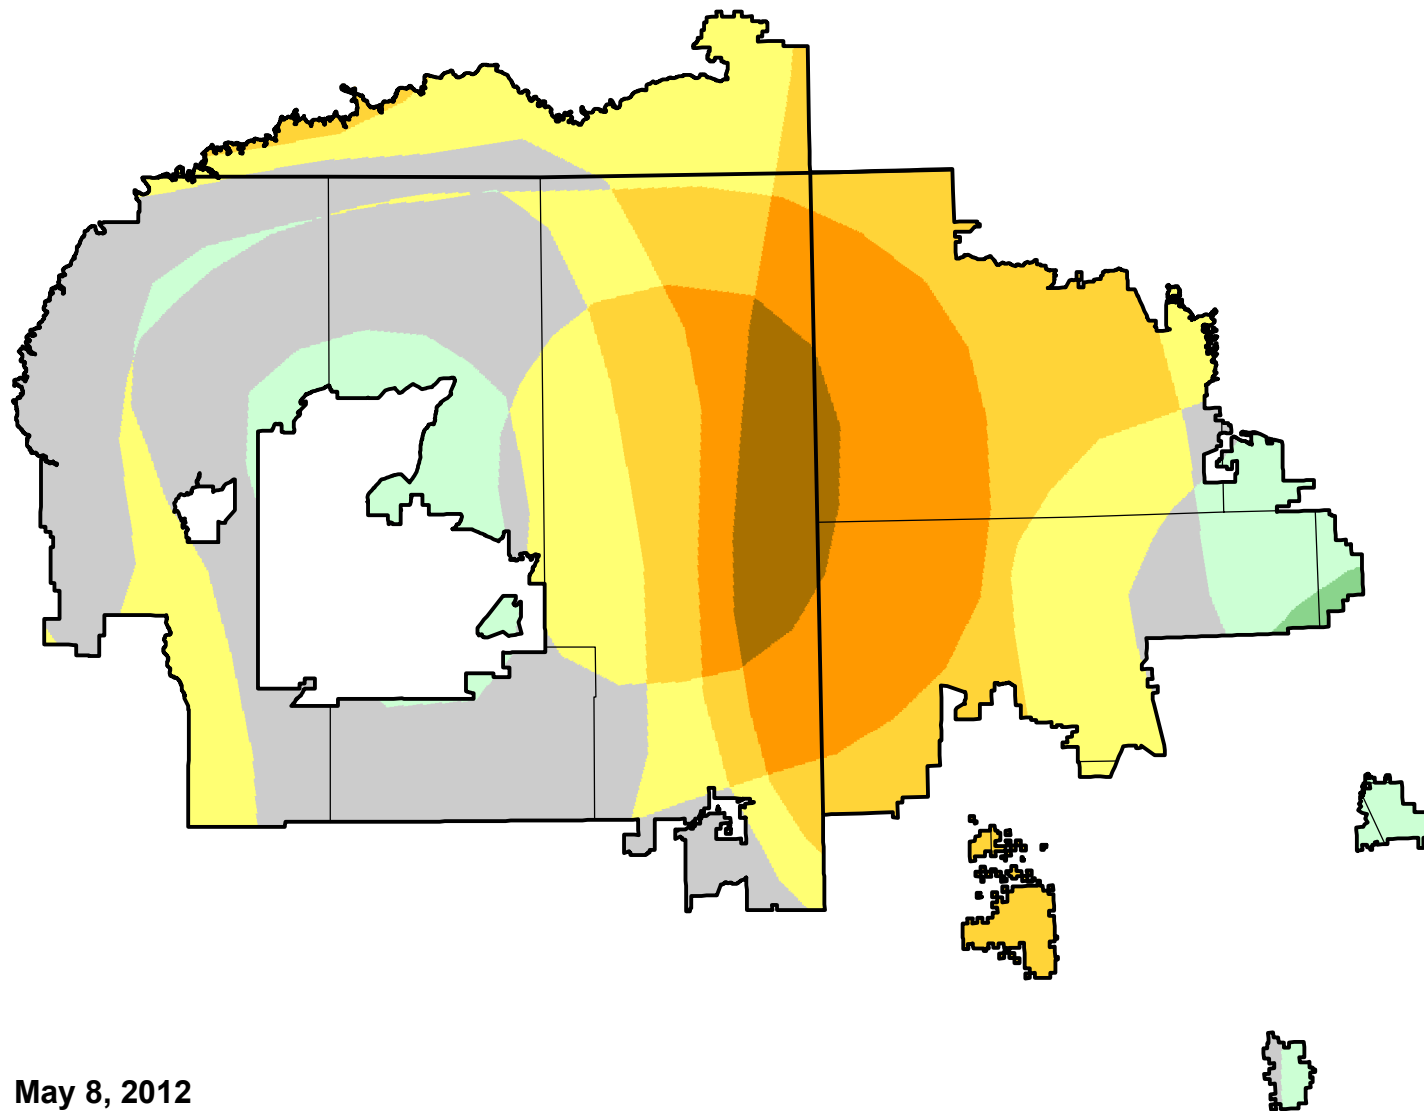

U.S. Drought Monitor Class Change - Navajo

Start of Calendar Year

May 8, 2012
compared to
January 5, 2012

droughtmonitor.unl.edu

-  5 Class Degradation
-  4 Class Degradation
-  3 Class Degradation
-  2 Class Degradation
-  1 Class Degradation
-  No Change
-  1 Class Improvement
-  2 Class Improvement
-  3 Class Improvement
-  4 Class Improvement
-  5 Class Improvement