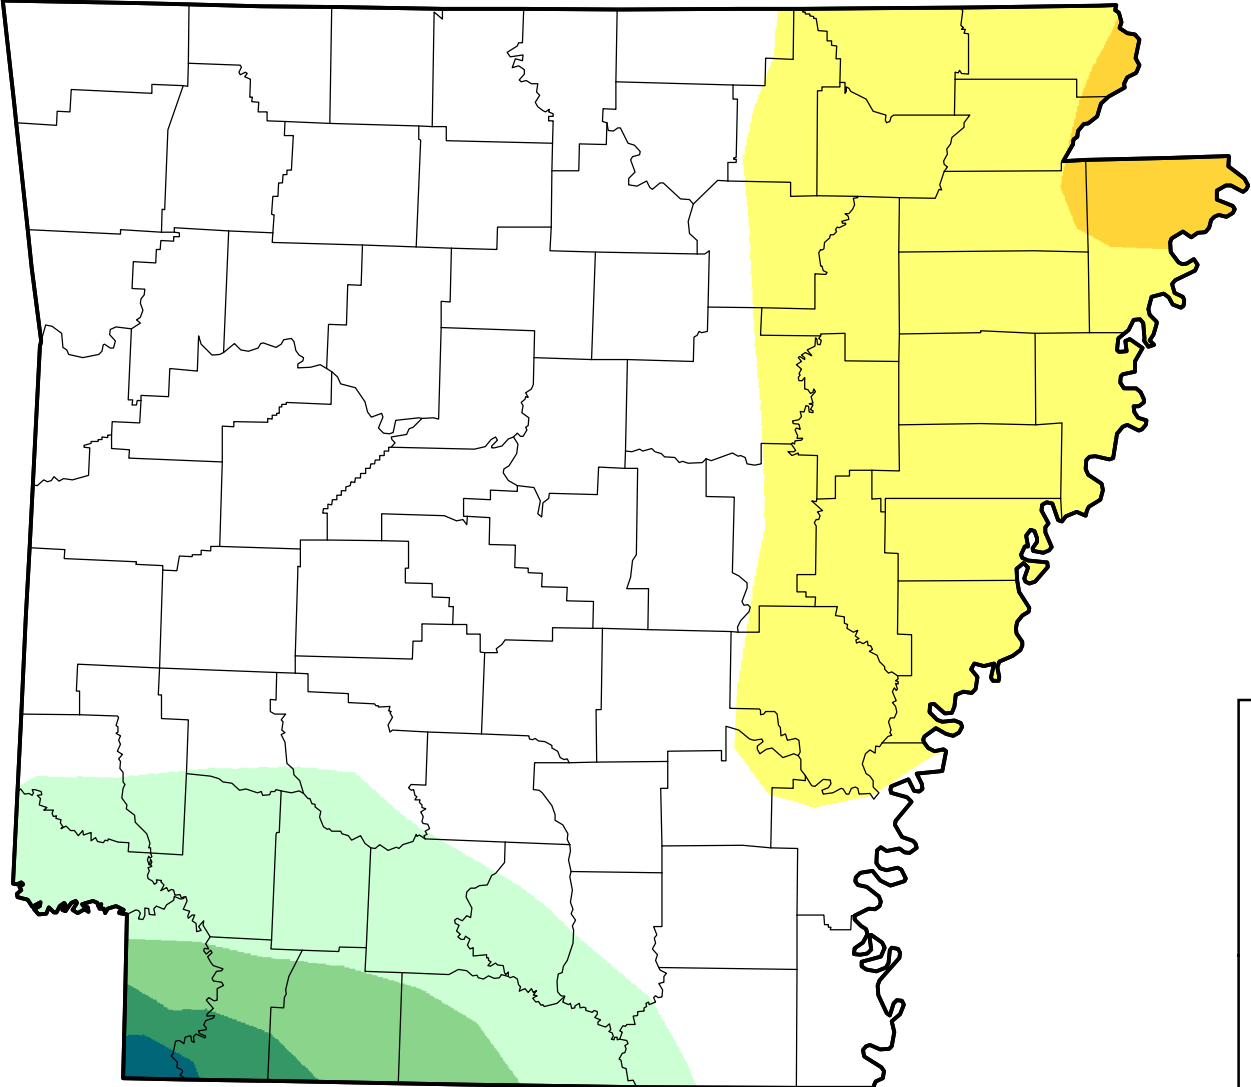

U.S. Drought Monitor Class Change - Arkansas

Start of Calendar Year

May 15, 2012
compared to
January 5, 2012

droughtmonitor.unl.edu

-  5 Class Degradation
-  4 Class Degradation
-  3 Class Degradation
-  2 Class Degradation
-  1 Class Degradation
-  No Change
-  1 Class Improvement
-  2 Class Improvement
-  3 Class Improvement
-  4 Class Improvement
-  5 Class Improvement