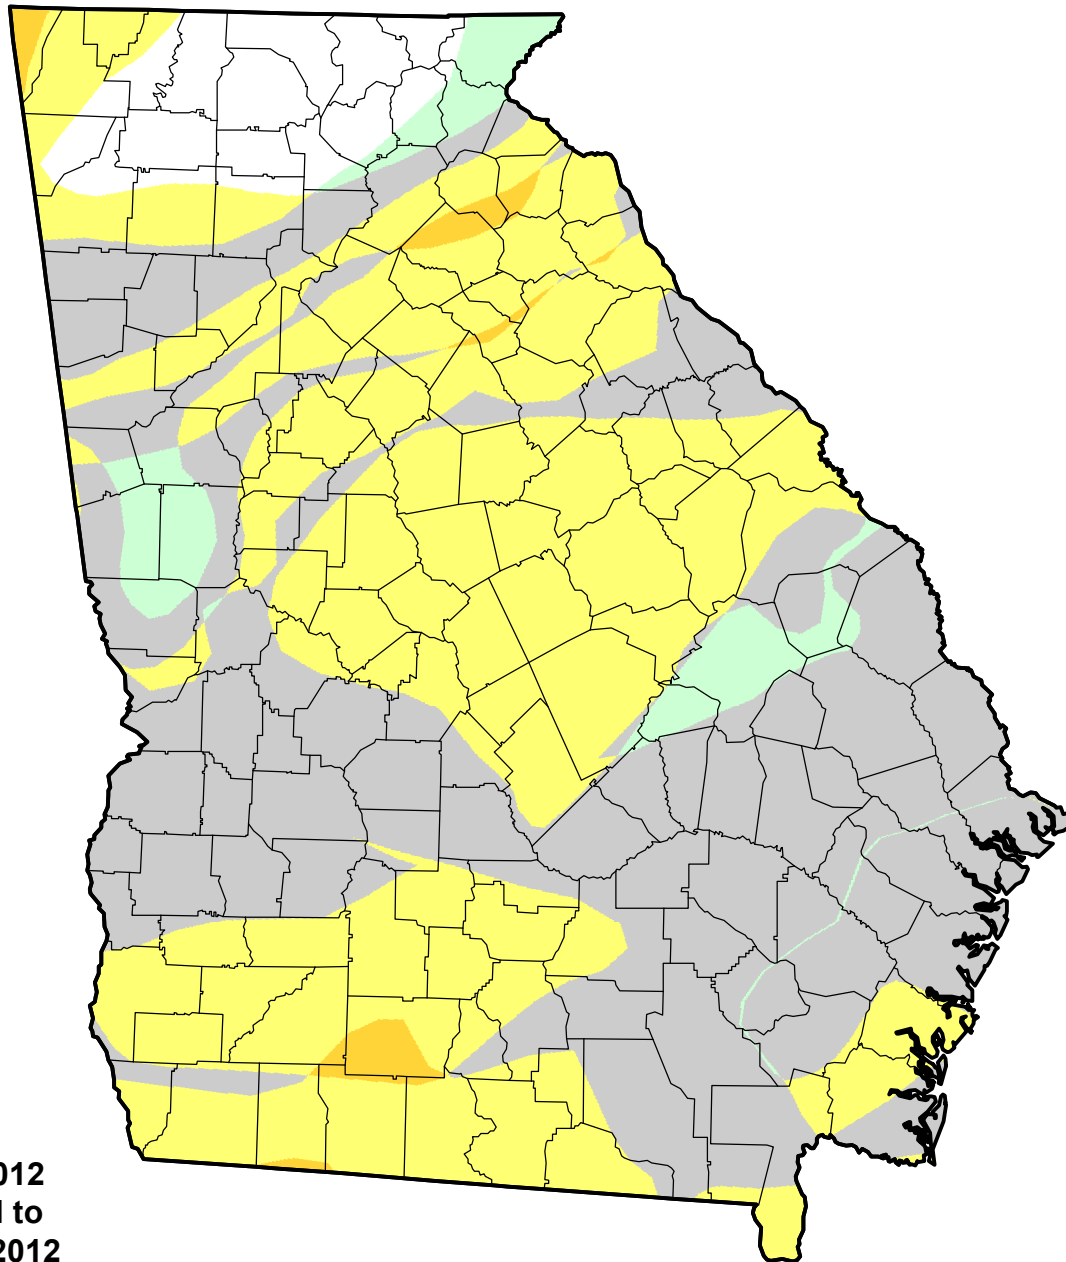

# U.S. Drought Monitor Class Change - Georgia

## 8 Week

May 15, 2012  
compared to  
March 22, 2012

[droughtmonitor.unl.edu](http://droughtmonitor.unl.edu)

-  5 Class Degradation
-  4 Class Degradation
-  3 Class Degradation
-  2 Class Degradation
-  1 Class Degradation
-  No Change
-  1 Class Improvement
-  2 Class Improvement
-  3 Class Improvement
-  4 Class Improvement
-  5 Class Improvement