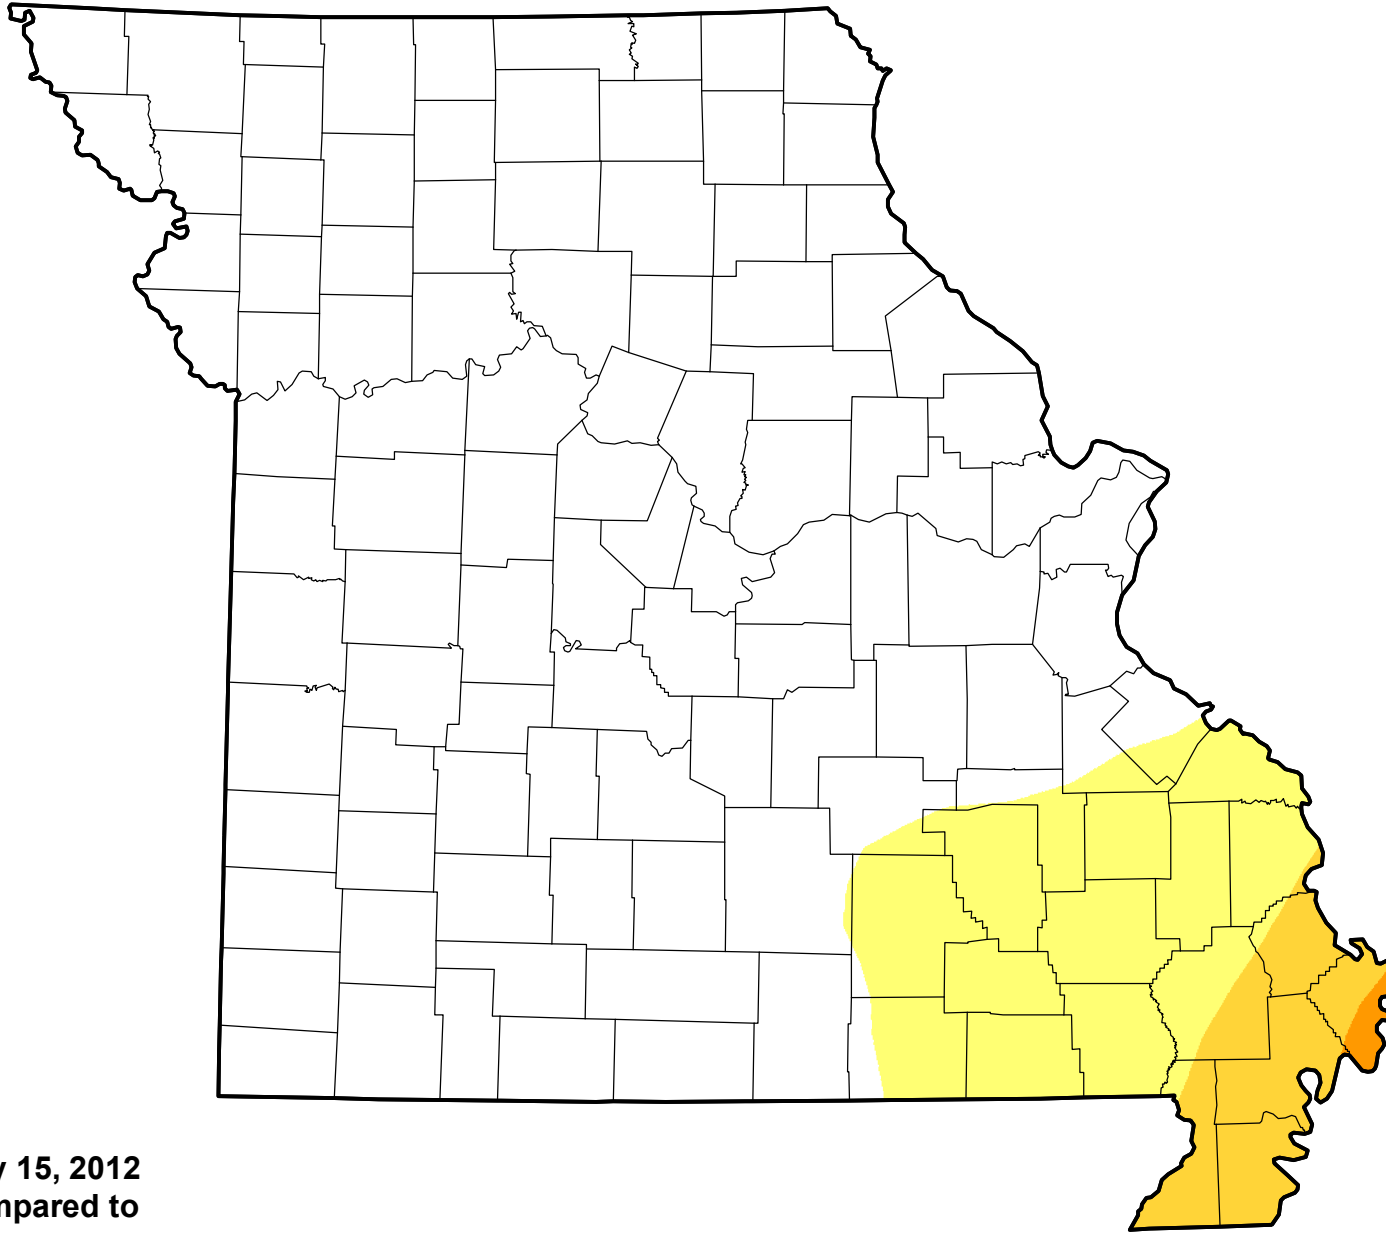

U.S. Drought Monitor Class Change - Missouri

52 Week

May 15, 2012
compared to
May 19, 2011

droughtmonitor.unl.edu

-  5 Class Degradation
-  4 Class Degradation
-  3 Class Degradation
-  2 Class Degradation
-  1 Class Degradation
-  No Change
-  1 Class Improvement
-  2 Class Improvement
-  3 Class Improvement
-  4 Class Improvement
-  5 Class Improvement